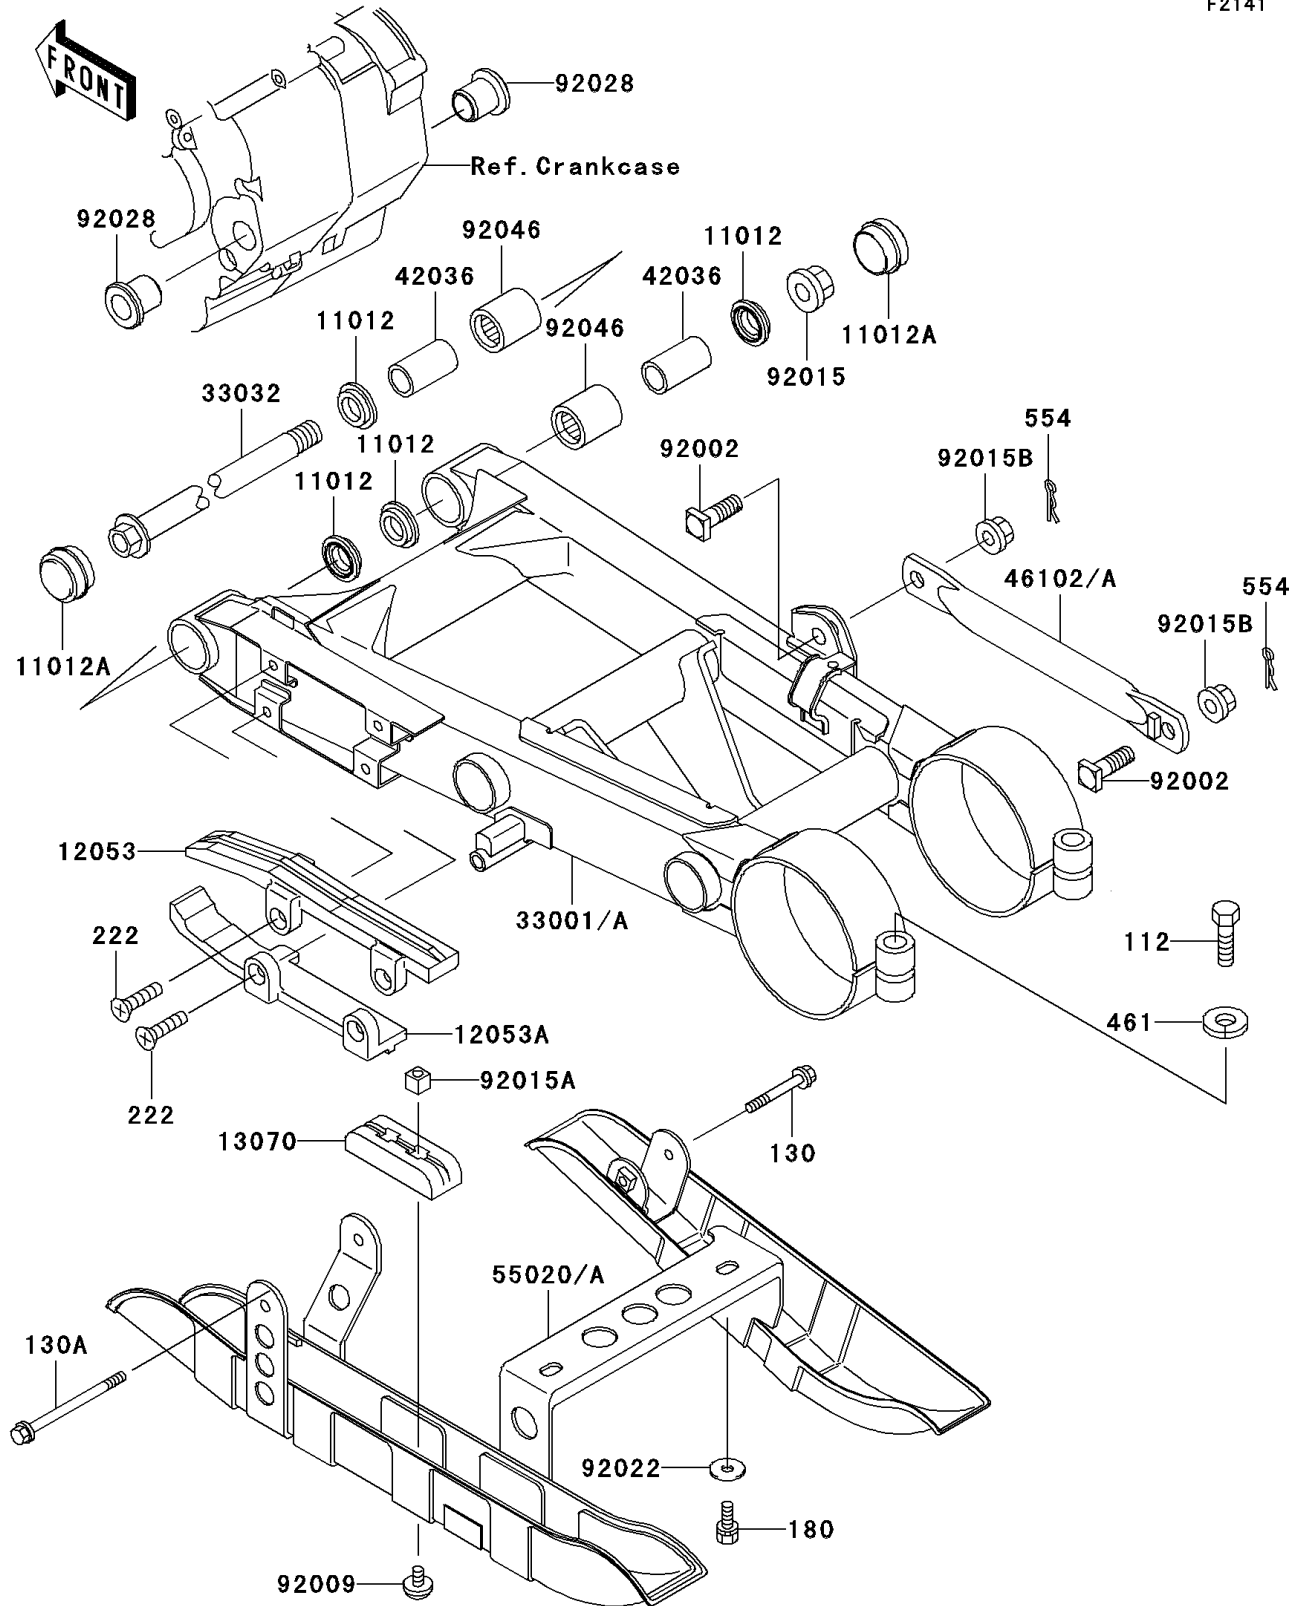

2003 Mojave 250 PARTS DIAGRAM

Swingarm

F2141

2003 Mojave 250 PARTS LIST

Swingarm

ITEM NAME	PART NUMBER	QUANTITY
BOLT-UPSET (Ref # 112)	112P1035	1
BOLT-FLANGED,6X40 (Ref # 130)	130G0640	1
BOLT-FLANGED (Ref # 130A)	130G0680	1
BOLT-UPSET-WS,6X14 (Ref # 180)	180G0614	1
SCREW-CSK-RD-CROS,6X12 (Ref # 222)	222B0612	1
WASHER-SPRING,10MM (Ref # 461)	461F1000	1
PIN-SNAP,10MM (Ref # 554)	554A1000	1
CAP,SWING ARM (Ref # 11012)	11012-1259	1
CAP,SWING ARM (Ref # 11012A)	11012-1520	1
GUIDE-CHAIN,UPP (Ref # 12053)	12053-1194	1
GUIDE-CHAIN,LWR (Ref # 12053A)	12053-1195	1
GUIDE,CHAIN (Ref # 13070)	13070-1156	1
ARM-COMP-SWING,G.GRAY (Ref # 33001A)	33001-1415-HN	1
SHAFT-SWING ARM (Ref # 33032)	33032-1139	1
SLEEVE,SWING ARM (Ref # 42036)	42036-1064	1
ROD,TORQUE,G.GRAY (Ref # 46102A)	46102-1342-HN	1
GUARD,CHAIN&DISC,G.GRAY (Ref # 55020A)	55020-1636-HN	1
BOLT,10X28 (Ref # 92002)	92002-1733	1
SCREW,6X10,WHITE (Ref # 92009)	92009-1286	1
NUT,14MM (Ref # 92015)	92015-1407	1
NUT,6MM (Ref # 92015A)	92015-1452	1
NUT,LOCK,10MM (Ref # 92015B)	92015-1597	1
WASHER,6.5X20X1.6 (Ref # 92022)	92022-1804	1
BUSHING,SWING ARM (Ref # 92028)	92028-1261	1
BEARING-NEEDLE,TA2030Z (Ref # 92046)	92046-1128	1