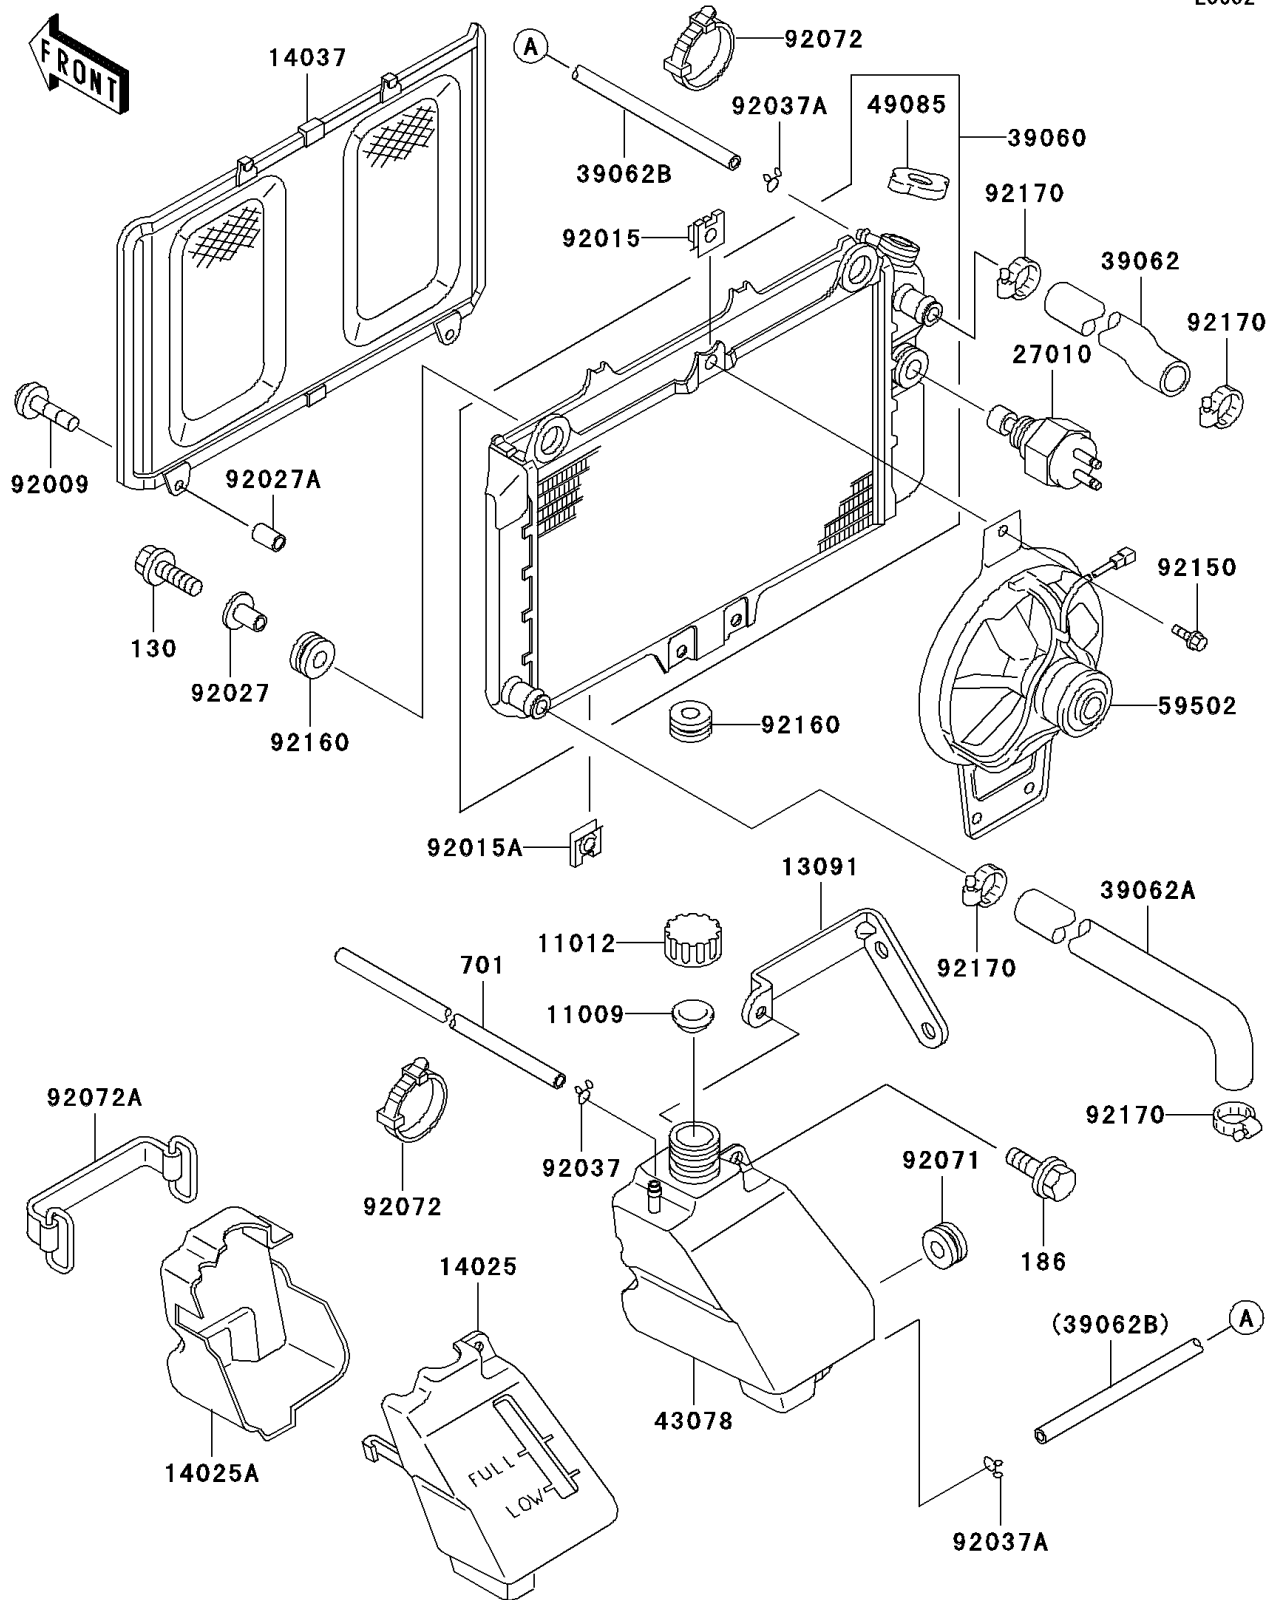

2003 Mojave 250 PARTS DIAGRAM

Radiator

E3032

2003 Mojave 250 PARTS LIST

Radiator

ITEM NAME	PART NUMBER	QUANTITY
BOLT-FLANGED,8X25,BLACK (Ref # 130)	130J0825	1
BOLT-UPSET-WP (Ref # 186)	186J0618	1
TUBE-PVC (Ref # 701)	701Q05750	1
GASKET,RESERVOIR TANK CAP (Ref # 11009)	11009-1145	1
CAP (Ref # 11012)	11012-1084	1
HOLDER,RESERVOIR (Ref # 13091)	13091-1435	1
COVER,RESERVOIR (Ref # 14025)	14025-1991	1
COVER,RESERVOIR (Ref # 14025A)	14025-1992	1
SCREEN (Ref # 14037)	14037-1083	1
SWITCH,FAN (Ref # 27010)	27010-1317	1
RADIATOR (Ref # 39060)	39060-1071	1
HOSE-COOLING,HEAD-RADIATOR (Ref # 39062)	39062-1191	1
HOSE-COOLING,RADIATOR-PUMP (Ref # 39062A)	39062-1192	1
HOSE-COOLING (Ref # 39062B)	39062-1208	1
RESERVOIR,TANK (Ref # 43078)	43078-1061	1
CAP-ASSY-PRESSURE (Ref # 49085)	49085-1005	1
FAN-ASSY (Ref # 59502)	59502-1065	1
SCREW,TAPPING,6X20 (Ref # 92009)	92009-1422	1
NUT (Ref # 92015)	92015-1487	1
NUT,6MM (Ref # 92015A)	92015-1758	1
COLLAR,L=14 (Ref # 92027)	92027-1134	1
COLLAR,6.8X10X10.5 (Ref # 92027A)	92027-120	1
CLAMP,TUBE (Ref # 92037)	92037-010	1
CLAMP,TUBE (Ref # 92037A)	92037-147	1
GROMMET (Ref # 92071)	92071-1115	1
BAND,L=149 (Ref # 92072)	92072-031	1
BAND,L=82 (Ref # 92072A)	92072-053	1
BOLT,6X12 (Ref # 92150)	92150-1186	1
DAMPER (Ref # 92160)	92160-1007	1

2003 Mojave 250 PARTS LIST

Radiator

ITEM NAME	PART NUMBER	QUANTITY
CLAMP,COOLING HOSE (Ref # 92170)	92170-1033	1