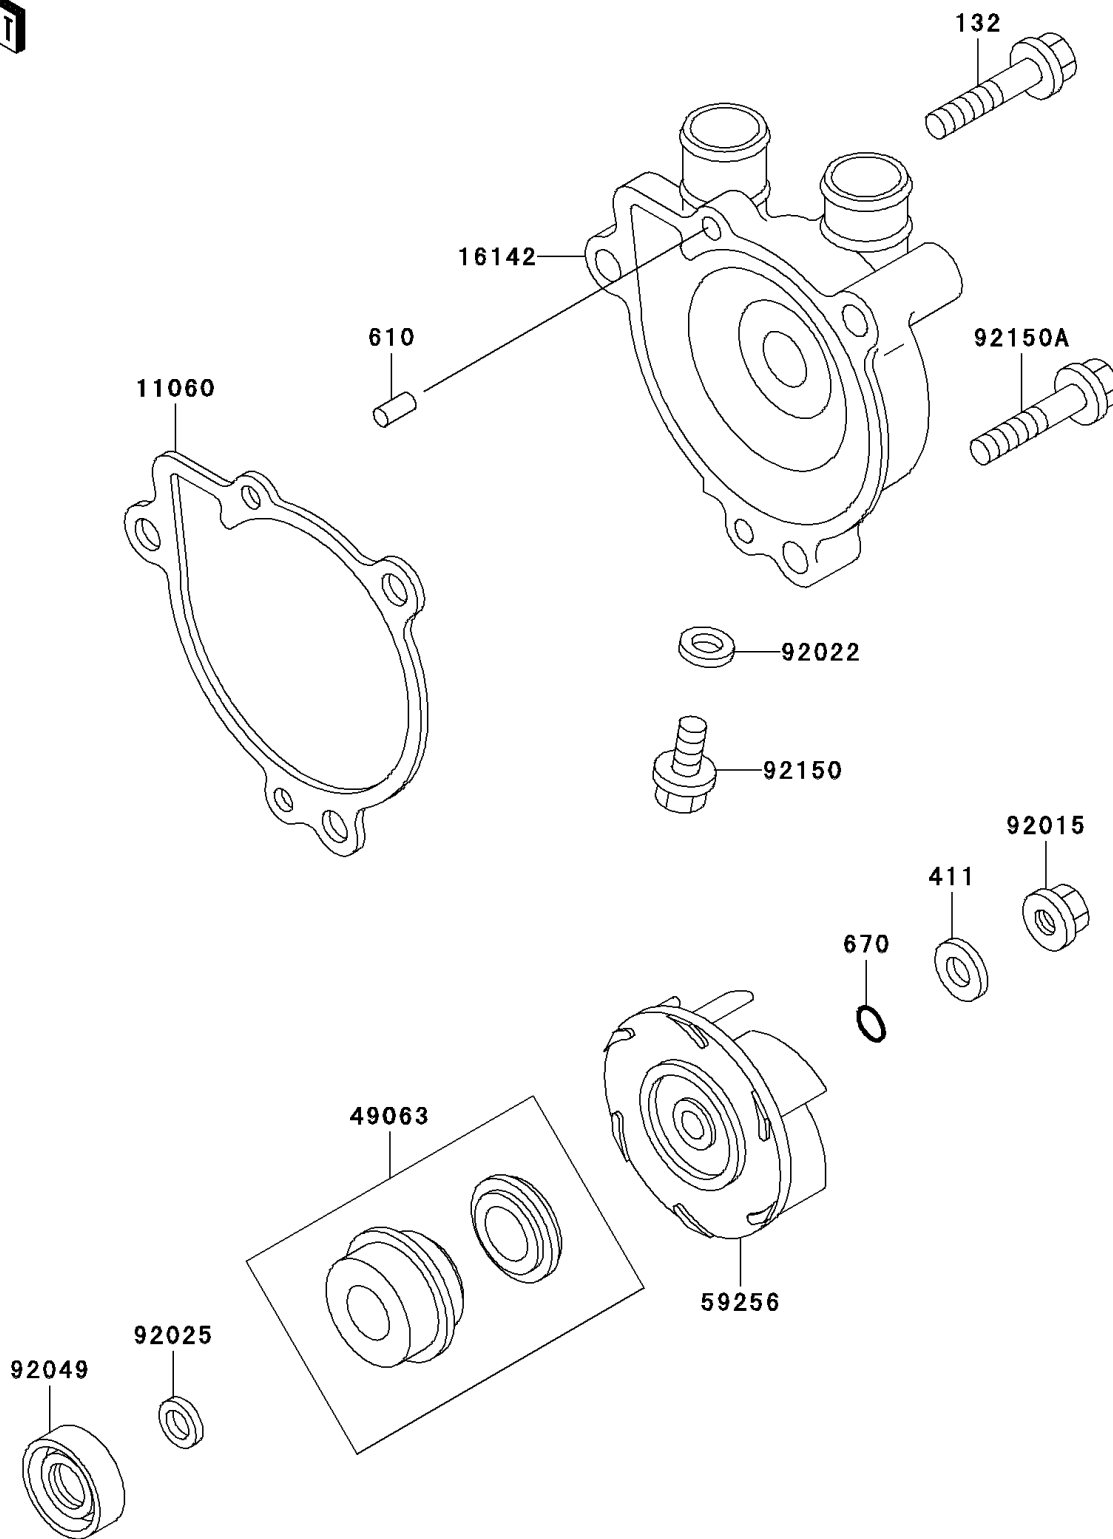

2003 Mojave 250 PARTS DIAGRAM

Water Pump

E3031

2003 Mojave 250 PARTS LIST

Water Pump

ITEM NAME	PART NUMBER	QUANTITY
BOLT-FLANGED-SMALL (Ref # 132)	132J0645	1
WASHER-PLAIN,6MM,BLACK (Ref # 411)	411F0600	1
ROLLER,4X8 (Ref # 610)	610A0408	1
O RING,6MM (Ref # 670)	670B1506	1
GASKET,PUMP COVER (Ref # 11060)	11060-1241	1
COVER-PUMP (Ref # 16142)	16142-1140	1
SEAL-MECHANICAL (Ref # 49063)	49063-1056	1
IMPELLER (Ref # 59256)	59256-1055	1
NUT,FLANGED,6MM (Ref # 92015)	92015-1078	1
WASHER,6.2X11X1 (Ref # 92022)	92022-304	1
SHIM,T=0.8 (Ref # 92025)	92025-1507	1
SEAL-OIL,SC10227 (Ref # 92049)	92049-1157	1
BOLT,6X8 (Ref # 92150)	92150-1966	1
BOLT,6X35 (Ref # 92150A)	92150-1967	1