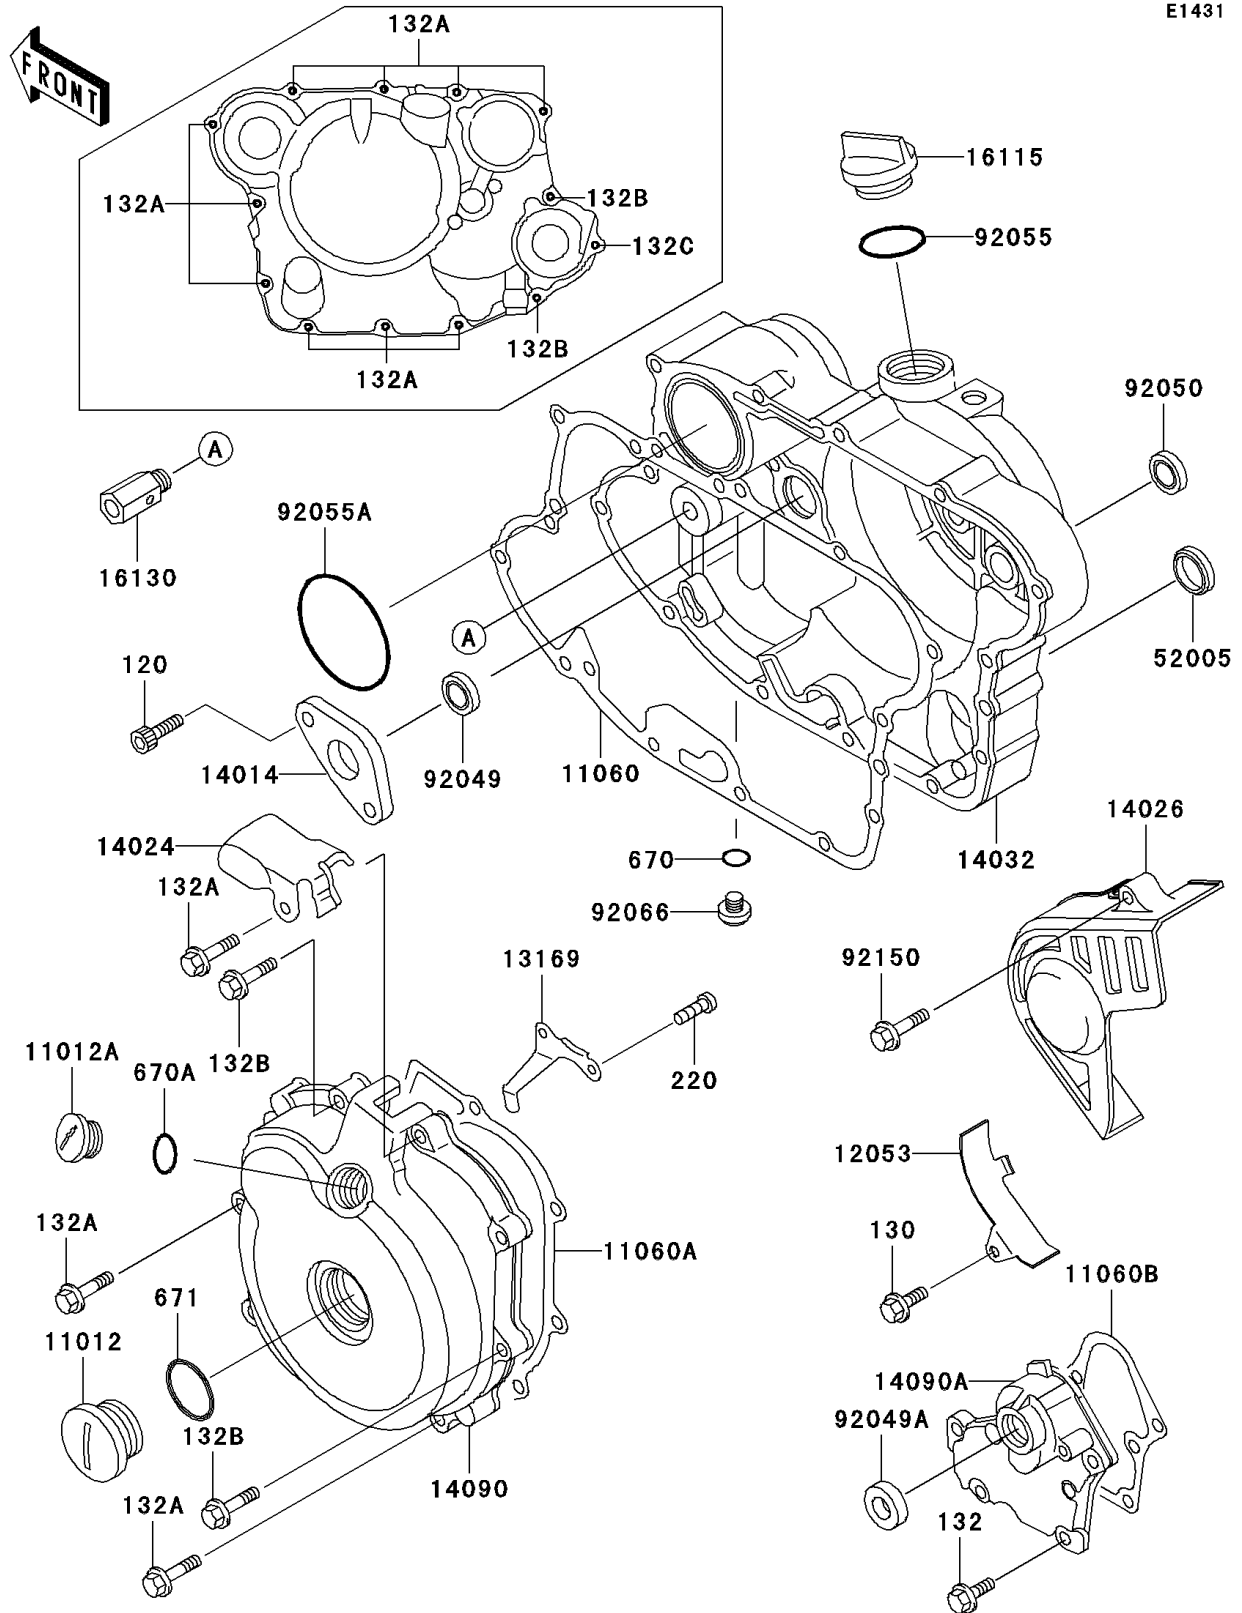

## 2003 Mojave 250 PARTS DIAGRAM

Engine Cover(s)

E1431

## 2003 Mojave 250 PARTS LIST

Engine Cover(s)

ITEM NAME	PART NUMBER	QUANTITY
BOLT-SOCKET,6X10 (Ref # 120)	120P0610	1
BOLT-FLANGED (Ref # 130)	130J0610	1
BOLT-FLANGED-SMALL (Ref # 132)	132J0620	1
BOLT-FLANGED-SMALL (Ref # 132A)	132J0630	1
BOLT-FLANGED-SMALL,6X40 (Ref # 132B)	132J0640	1
BOLT-FLANGED-SMALL (Ref # 132C)	132J0695	1
SCREW-PAN-CROS (Ref # 220)	220B0512	1
O RING,11MM (Ref # 670)	670B2011	1
O RING,18MM (Ref # 670A)	670B2018	1
O RING,40MM (Ref # 671)	671B2540	1
CAP (Ref # 11012)	11012-1362	1
CAP,TOP MARK (Ref # 11012A)	11012-1363	1
GASKET,CLUTCH COVER (Ref # 11060)	11060-1238	1
GASKET,GENERATOR (Ref # 11060A)	11060-1239	1
GASKET,REVERSE COVER (Ref # 11060B)	11060-1240	1
GUIDE-CHAIN (Ref # 12053)	12053-1196	1
PLATE,GENERATOR LEAD (Ref # 13169)	13169-1692	1
PLATE-POSITION (Ref # 14014)	14014-1079	1
COVER (Ref # 14024)	14024-1363	1
COVER-CHAIN (Ref # 14026)	14026-1212	1
COVER-CLUTCH (Ref # 14032)	14032-1455	1
COVER,GENERATOR (Ref # 14090)	14090-1757	1
COVER,REVERSE (Ref # 14090A)	14090-1758	1
CAP-OIL FILLER (Ref # 16115)	16115-1009	1
VALVE-ASSY-RELIEF (Ref # 16130)	16130-1001	1
GAUGE,OIL LEVEL (Ref # 52005)	52005-1009	1
SEAL-OIL (Ref # 92049)	92049-1191	1
SEAL-OIL,TB12205.5 (Ref # 92049A)	92049-1271	1
SEAL-OIL (Ref # 92050)	92050-078	1

## 2003 Mojave 250 PARTS LIST

Engine Cover(s)

ITEM NAME	PART NUMBER	QUANTITY
RING-0,31.7X2.4 (Ref # 92055)	92055-049	1
RING-0,62.6X66X3.1 (Ref # 92055A)	92055-1221	1
PLUG,DRAIN (Ref # 92066)	92066-1156	1
BOLT,FLANGED,6X30 (Ref # 92150)	92150-1915	1