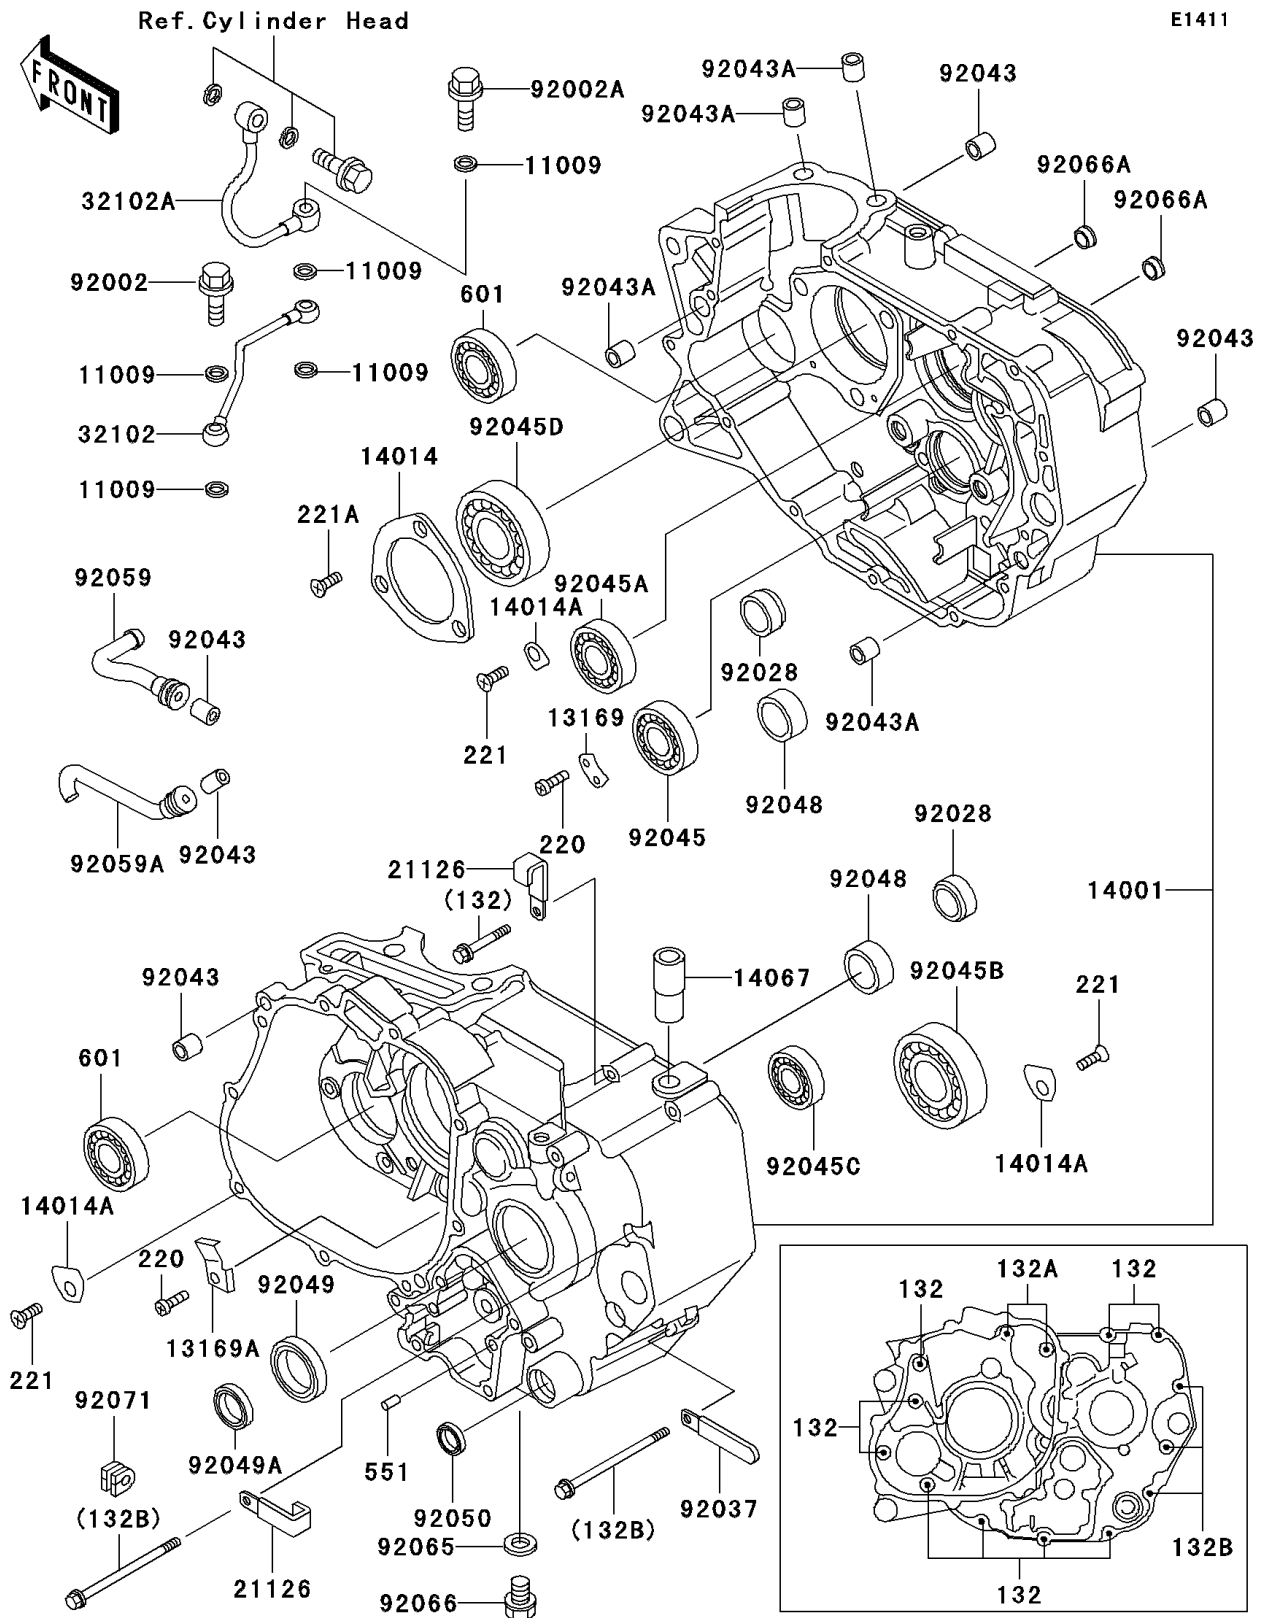

2003 Mojave 250 PARTS DIAGRAM

Crankcase

2003 Mojave 250 PARTS LIST

Crankcase

ITEM NAME	PART NUMBER	QUANTITY
BOLT-FLANGED-SMALL,6X40 (Ref # 132)	132J0640	1
BOLT-FLANGED-SMALL (Ref # 132A)	132J0675	1
BOLT-FLANGED-SMALL (Ref # 132B)	132J0695	1
SCREW-PAN-CROS,6X14 (Ref # 220)	220B0614	1
SCREW-CSK-CROS,6X12 (Ref # 221)	221B0612	1
SCREW-CSK-CROS,6X16 (Ref # 221A)	221B0616	1
PIN-DOWEL,6X12 (Ref # 551)	551A0612	1
BEARING-BALL,#6204 (Ref # 601)	601A6204	1
GASKET,10X14.5X1.5 (Ref # 11009)	11009-1105	1
PLATE,GEAR CHANGE DRUM (Ref # 13169)	13169-014	1
PLATE (Ref # 13169A)	13169-1691	1
SET-CRANKCASE (Ref # 14001)	14001-5354	1
PLATE-POSITION,CRANK BEARING (Ref # 14014)	14014-1004	1
PLATE-POSITION (Ref # 14014A)	14014-1057	1
FITTING,BREATHER (Ref # 14067)	14067-006	1
CLAMP,WIRING HARNESS (Ref # 21126)	21126-008	1
PIPE (Ref # 32102)	32102-1127	1
PIPE (Ref # 32102A)	32102-1187	1
BOLT,BANJO,10X25 (Ref # 92002)	92002-1170	1
BOLT,BANJO,10X36.5 (Ref # 92002A)	92002-1751	1
BUSHING,23X30X13 (Ref # 92028)	92028-132	1
CLAMP,L=45 (Ref # 92037)	92037-1539	1
PIN,6.2X8X14 (Ref # 92043)	92043-1263	1
PIN,10.1X12X14 (Ref # 92043A)	92043-4009	1
BEARING-BALL,#6905 (Ref # 92045)	92045-036	1
BEARING-BALL,TMB204 JR (Ref # 92045A)	92045-1041	1
BEARING-BALL,TM-SX0597LU (Ref # 92045B)	92045-1127	1
BEARING-BALL,6804 (Ref # 92045C)	92045-1171	1
BEARING-BALL (Ref # 92045D)	92045-1172	1

2003 Mojave 250 PARTS LIST

Crankcase

ITEM NAME	PART NUMBER	QUANTITY
RACE,26X33X13 (Ref # 92048)	92048-1057	1
SEAL-OIL,TC32457 (Ref # 92049)	92049-1159	1
SEAL-OIL (Ref # 92049A)	92049-1541	1
SEAL-OIL (Ref # 92050)	92050-082	1
TUBE (Ref # 92059)	92059-1694	1
TUBE (Ref # 92059A)	92059-1695	1
GASKET,12X22X2,DRAIN PLUG (Ref # 92065)	92065-097	1
PLUG,OIL DRAIN,12X15 (Ref # 92066)	92066-1174	1
PLUG (Ref # 92066A)	92066-1282	1
GROMMET (Ref # 92071)	92071-1139	1