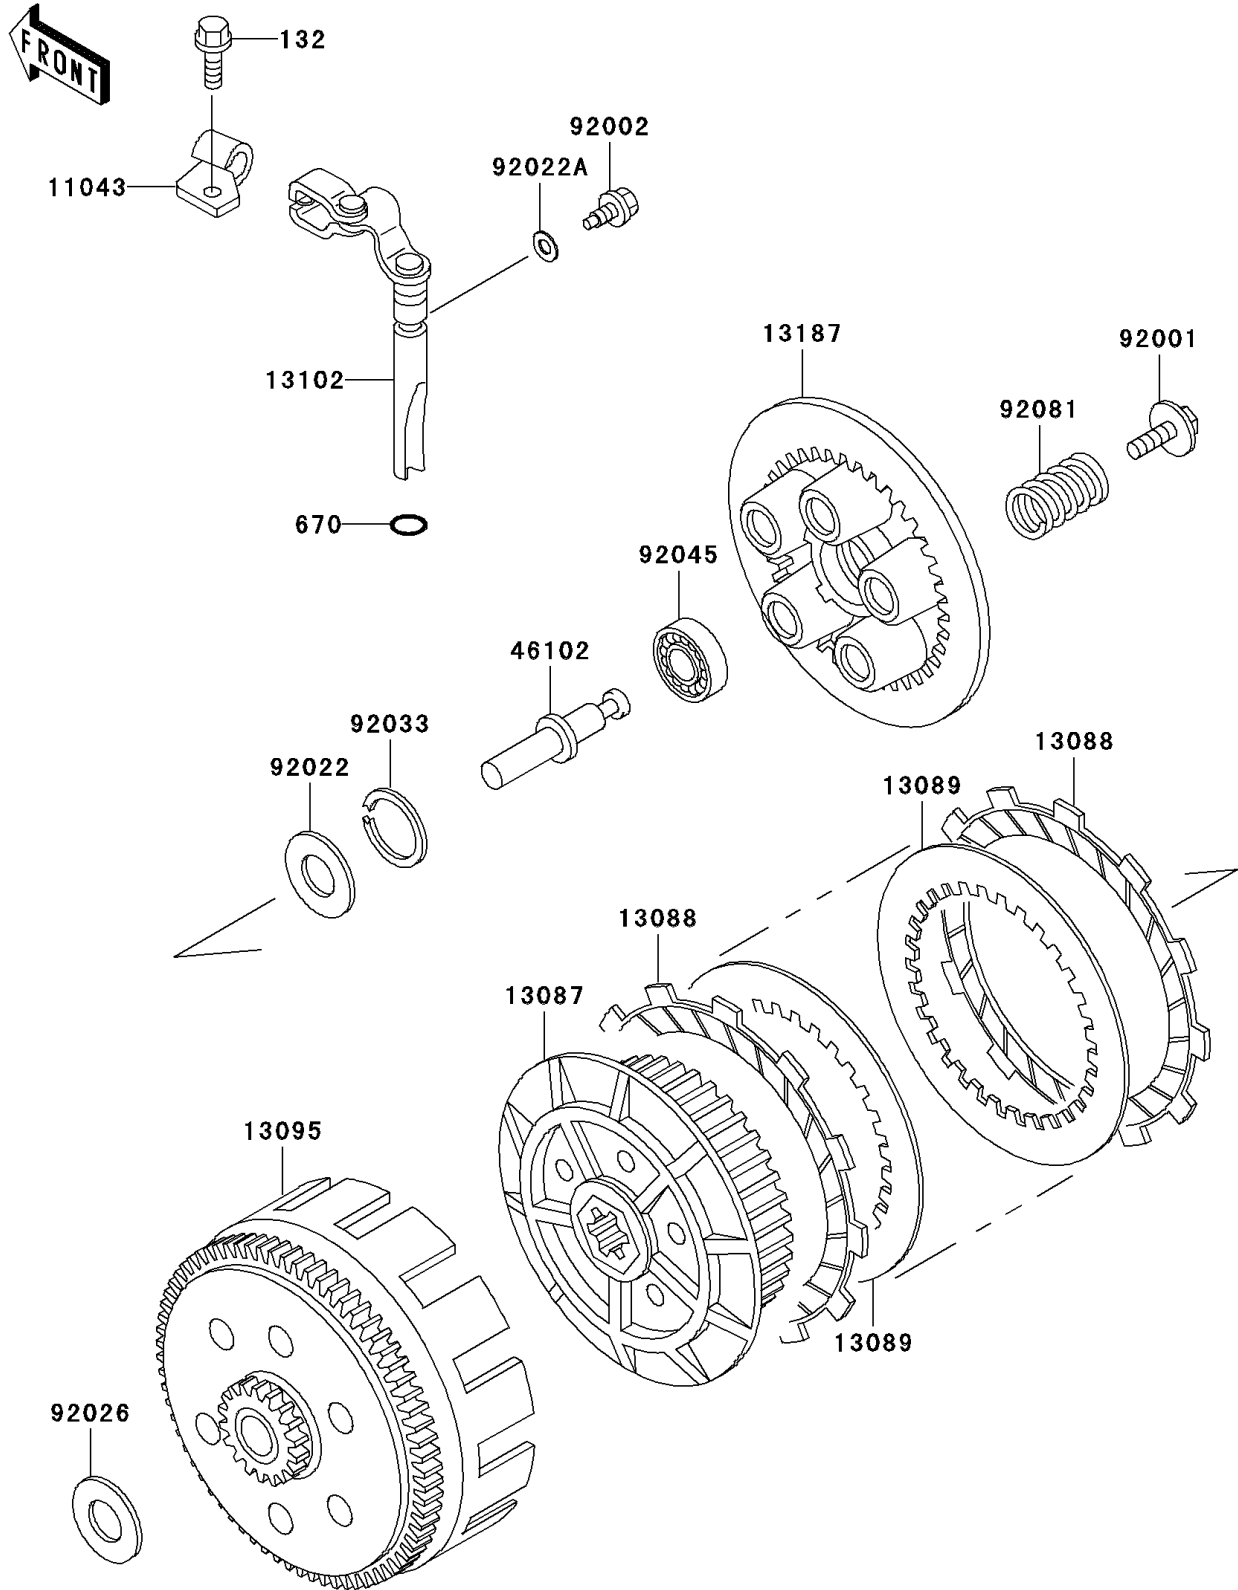

2003 Mojave 250 PARTS DIAGRAM

Clutch

E1350

2003 Mojave 250 PARTS LIST

Clutch

ITEM NAME	PART NUMBER	QUANTITY
BOLT-FLANGED-SMALL (Ref # 132)	132J0612	1
O RING,9MM (Ref # 670)	670B1509	1
BRACKET,CLUTCH CABLE (Ref # 11043)	11043-1931	1
HUB-CLUTCH (Ref # 13087)	13087-1001	1
PLATE-FRICTION (Ref # 13088)	13088-1057	1
PLATE-CLUTCH,T=1.6 (Ref # 13089)	13089-013	1
HOUSING-COMP-CLUTCH (Ref # 13095)	13095-1148	1
RELEASE-COMP-CLUTCH (Ref # 13102)	13102-1064	1
PLATE-CLUTCH OPERATING (Ref # 13187)	13187-1008	1
ROD,CLUTCH PUSH (Ref # 46102)	46102-1033	1
BOLT,CLUTCH SPRING,6X18 (Ref # 92001)	92001-1576	1
BOLT,6MM (Ref # 92002)	92002-1356	1
WASHER,20.5X30X1,STEEL (Ref # 92022)	92022-112	1
WASHER,6.2X11X1 (Ref # 92022A)	92022-304	1
SPACER,20.1X30X4 (Ref # 92026)	92026-1274	1
RING-SNAP,18MM (Ref # 92033)	92033-029	1
BEARING-BALL,6001C3ML01 (Ref # 92045)	92045-1235	1
SPRING,CLUTCH (Ref # 92081)	92081-083	1