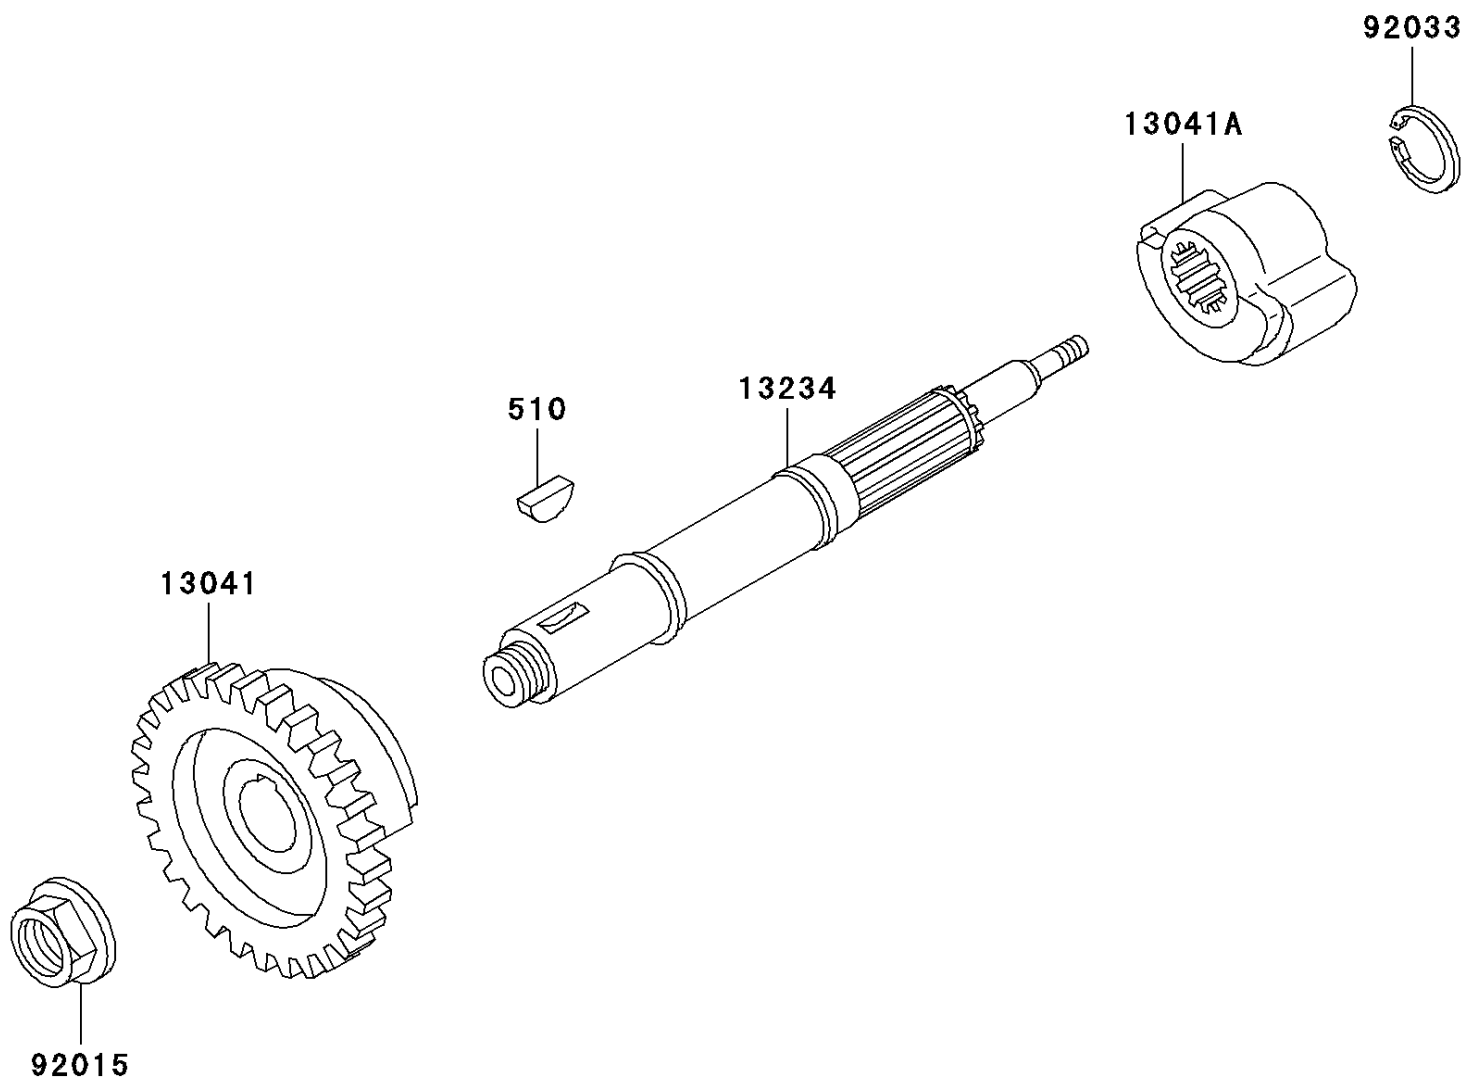

## 2003 Mojave 250 PARTS DIAGRAM

Balancer

E1323

## 2003 Mojave 250 PARTS LIST

Balancer

ITEM NAME	PART NUMBER	QUANTITY
KEY-WOODRUFF (Ref # 510)	510A5100	1
BALANCER,LH (Ref # 13041)	13041-1073	1
BALANCER,RH (Ref # 13041A)	13041-1074	1
SHAFT-COMP (Ref # 13234)	13234-1066	1
NUT,16MM (Ref # 92015)	92015-1465	1
RING-SNAP,18MM (Ref # 92033)	92033-029	1