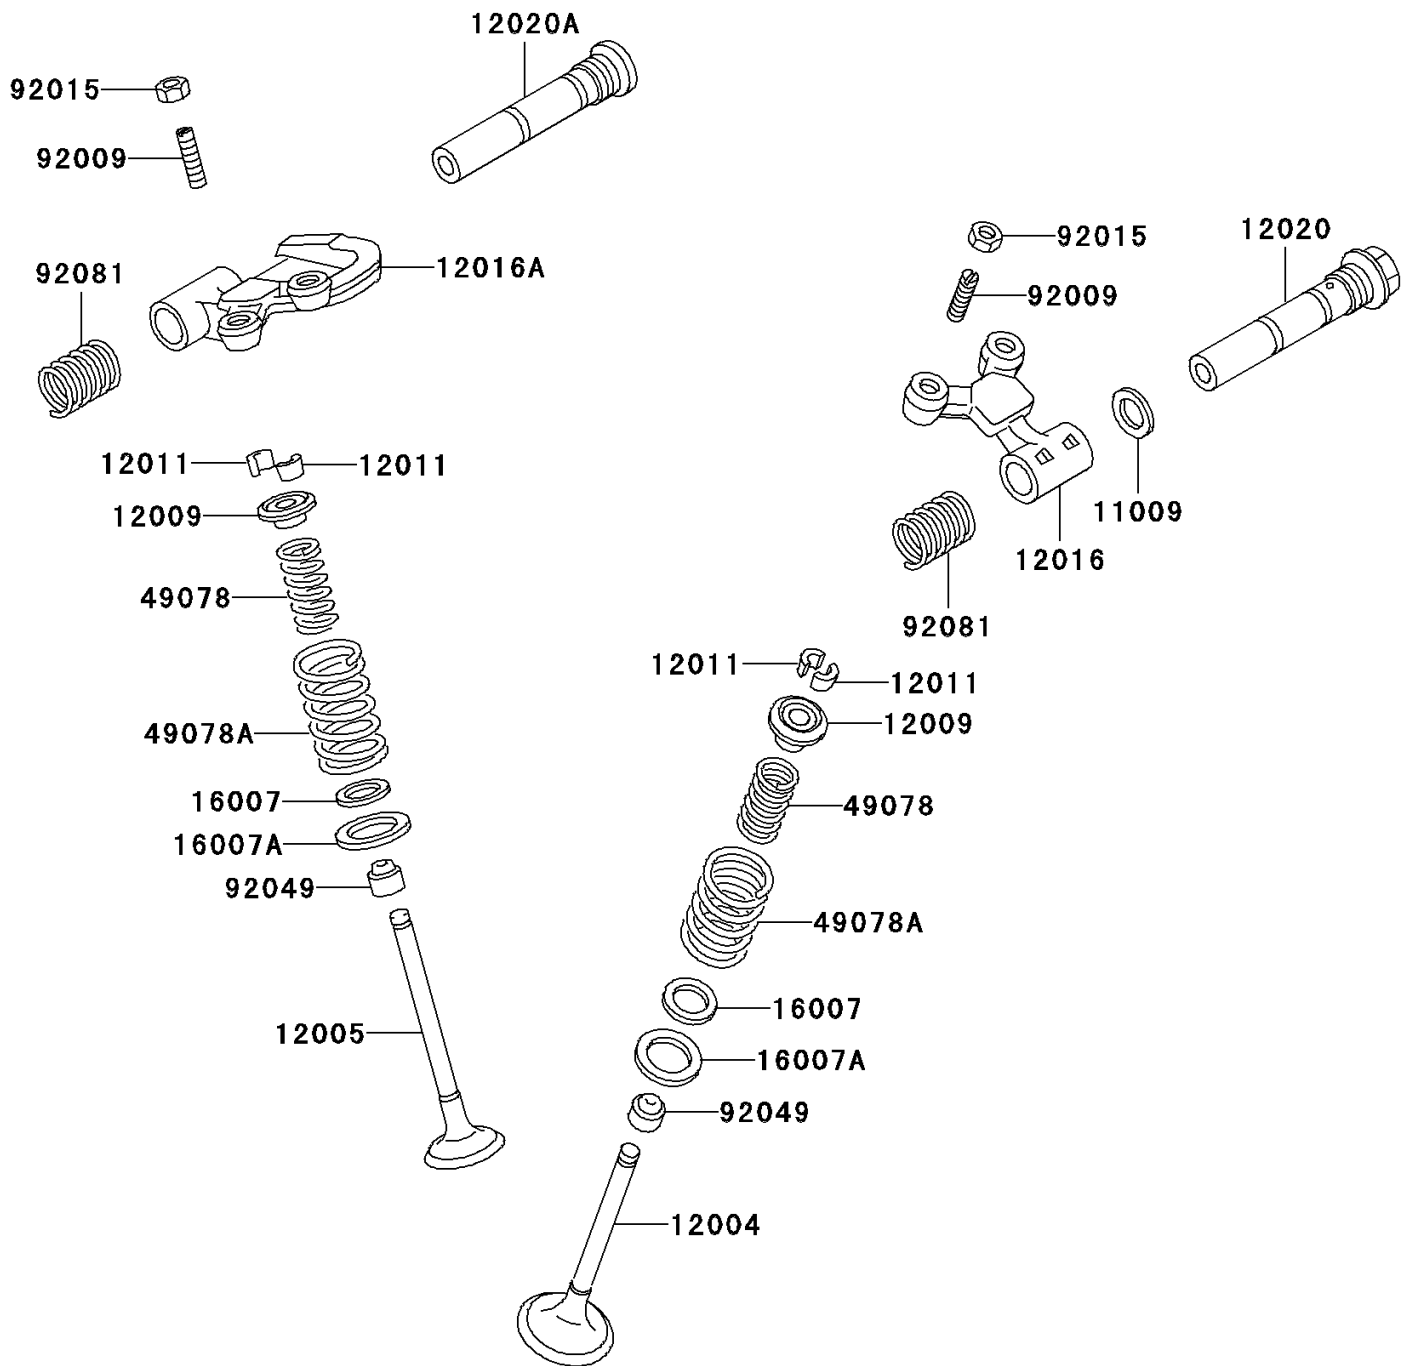

2003 Mojave 250 PARTS DIAGRAM

Valve(s)

E1210

2003 Mojave 250 PARTS LIST

Valve(s)

ITEM NAME	PART NUMBER	QUANTITY
GASKET,14X18X1.5 (Ref # 11009)	11009-1430	1
VALVE-INTAKE (Ref # 12004)	12004-1119	1
VALVE-EXHAUST (Ref # 12005)	12005-1052	1
RETAINER-VALVE SPRING (Ref # 12009)	12009-1054	1
COLLET (Ref # 12011)	12011-1003	1
ARM-ROCKER,INTAKE (Ref # 12016)	12016-1071	1
ARM-ROCKER,EXHAUST (Ref # 12016A)	12016-1083	1
SHAFT-ROCKER,INTAKE (Ref # 12020)	12020-1055	1
SHAFT-ROCKER,EXHAUST (Ref # 12020A)	12020-1056	1
SEAT-SPRING,12.1X16.2X0.5 (Ref # 16007)	16007-1177	1
SEAT-SPRING,17.5X23.8X0.5 (Ref # 16007A)	16007-1178	1
SPRING-ENGINE VALVE,INNER (Ref # 49078)	49078-1051	1
SPRING-ENGINE VALVE,OUTER (Ref # 49078A)	49078-1056	1
SCREW,7MM (Ref # 92009)	92009-1279	1
NUT,7MM (Ref # 92015)	92015-1325	1
SEAL-OIL,RVC2-5.5X8.5X8.3 (Ref # 92049)	92049-1062	1
SPRING,ROCKER ARM (Ref # 92081)	92081-1740	1