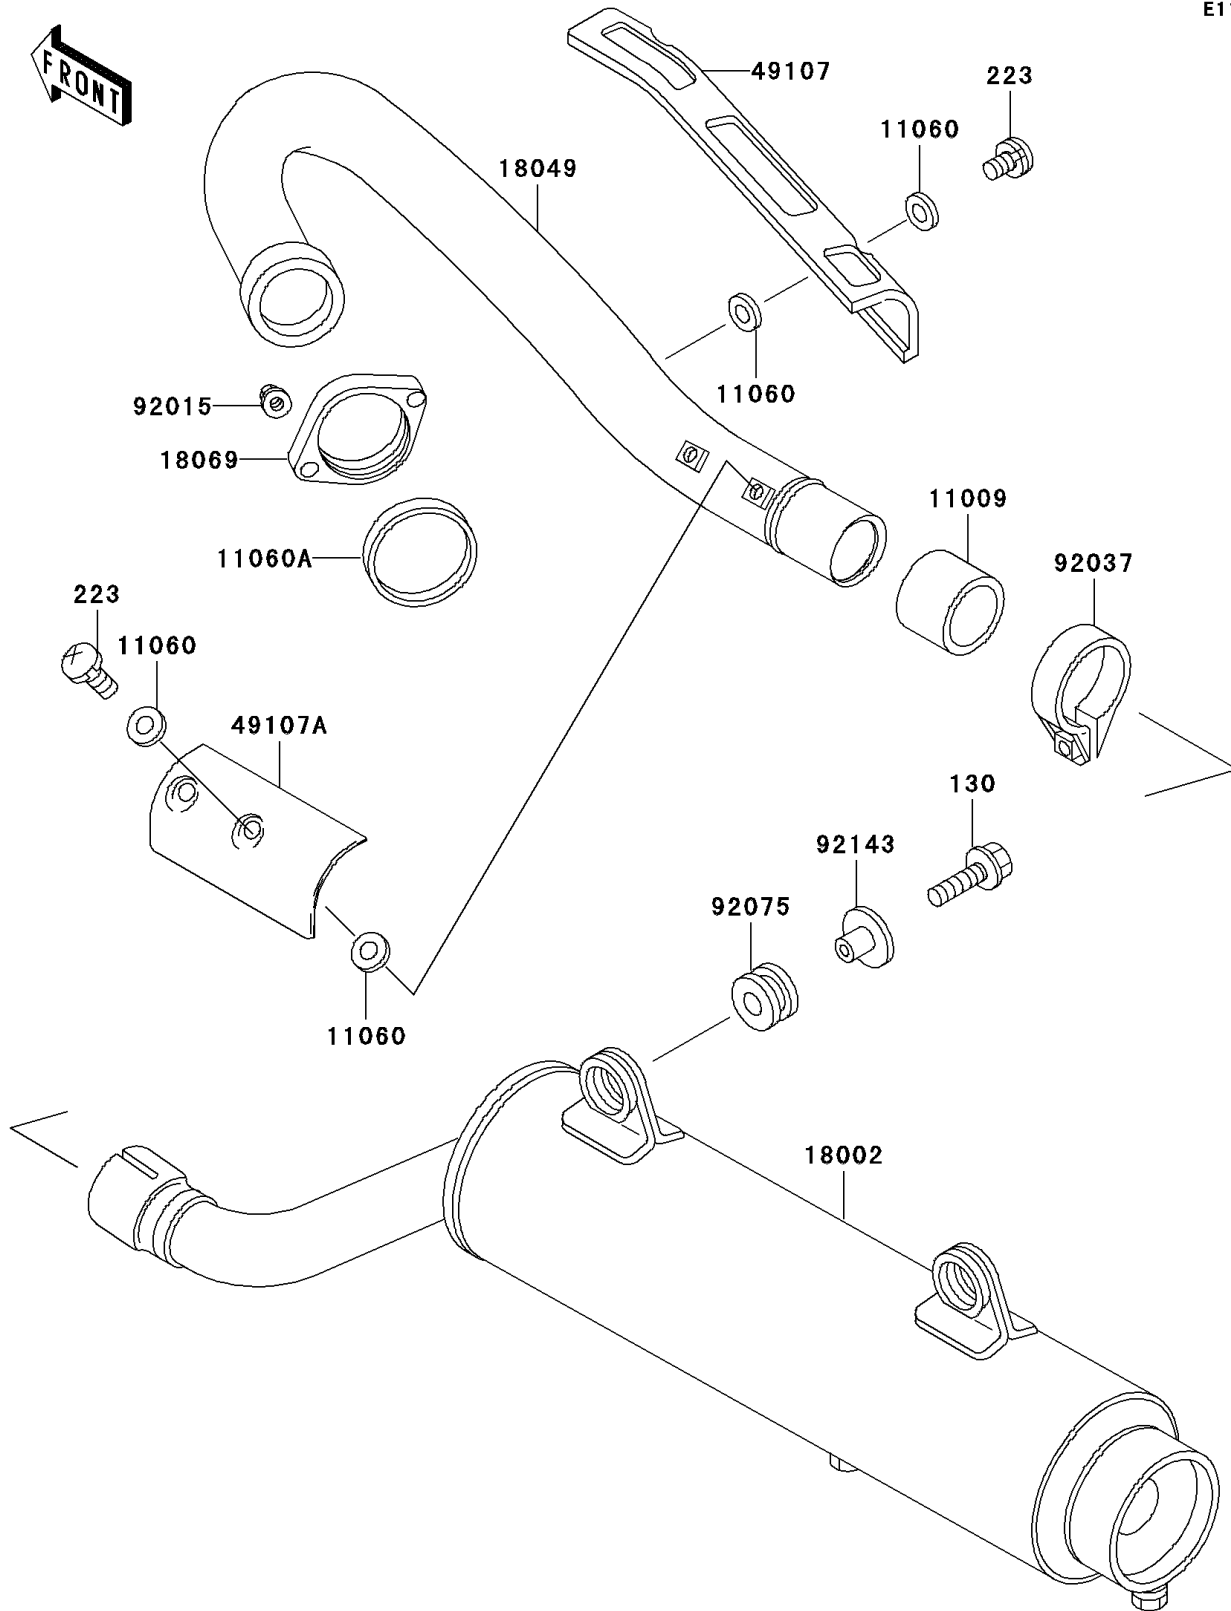

## 2003 Mojave 250 PARTS DIAGRAM

Muffler(s)

E1140

## 2003 Mojave 250 PARTS LIST

Muffler(s)

ITEM NAME	PART NUMBER	QUANTITY
BOLT-FLANGED,8X30 (Ref # 130)	130J0830	1
SCREW-PAN-WS-CROS (Ref # 223)	223C0610	1
GASKET,EXHAUST PIPE CONNECTING (Ref # 11009)	11009-1667	1
GASKET,6.2X11.5X1.5 (Ref # 11060)	11060-1109	1
GASKET,EXHAUST PIPE (Ref # 11060A)	11060-1126	1
BODY-COMP-MUFFLER (Ref # 18002)	18002-1678	1
PIPE-EXHAUST (Ref # 18049)	18049-1381	1
HOLDER-EXHAUST PIPE (Ref # 18069)	18069-1058	1
COVER-EXHAUST PIPE,FR (Ref # 49107)	49107-1071	1
COVER-EXHAUST PIPE,RR (Ref # 49107A)	49107-1072	1
NUT,8MM (Ref # 92015)	92015-1402	1
CLAMP,42MM (Ref # 92037)	92037-1349	1
DAMPER (Ref # 92075)	92075-013	1
COLLAR (Ref # 92143)	92143-1946	1