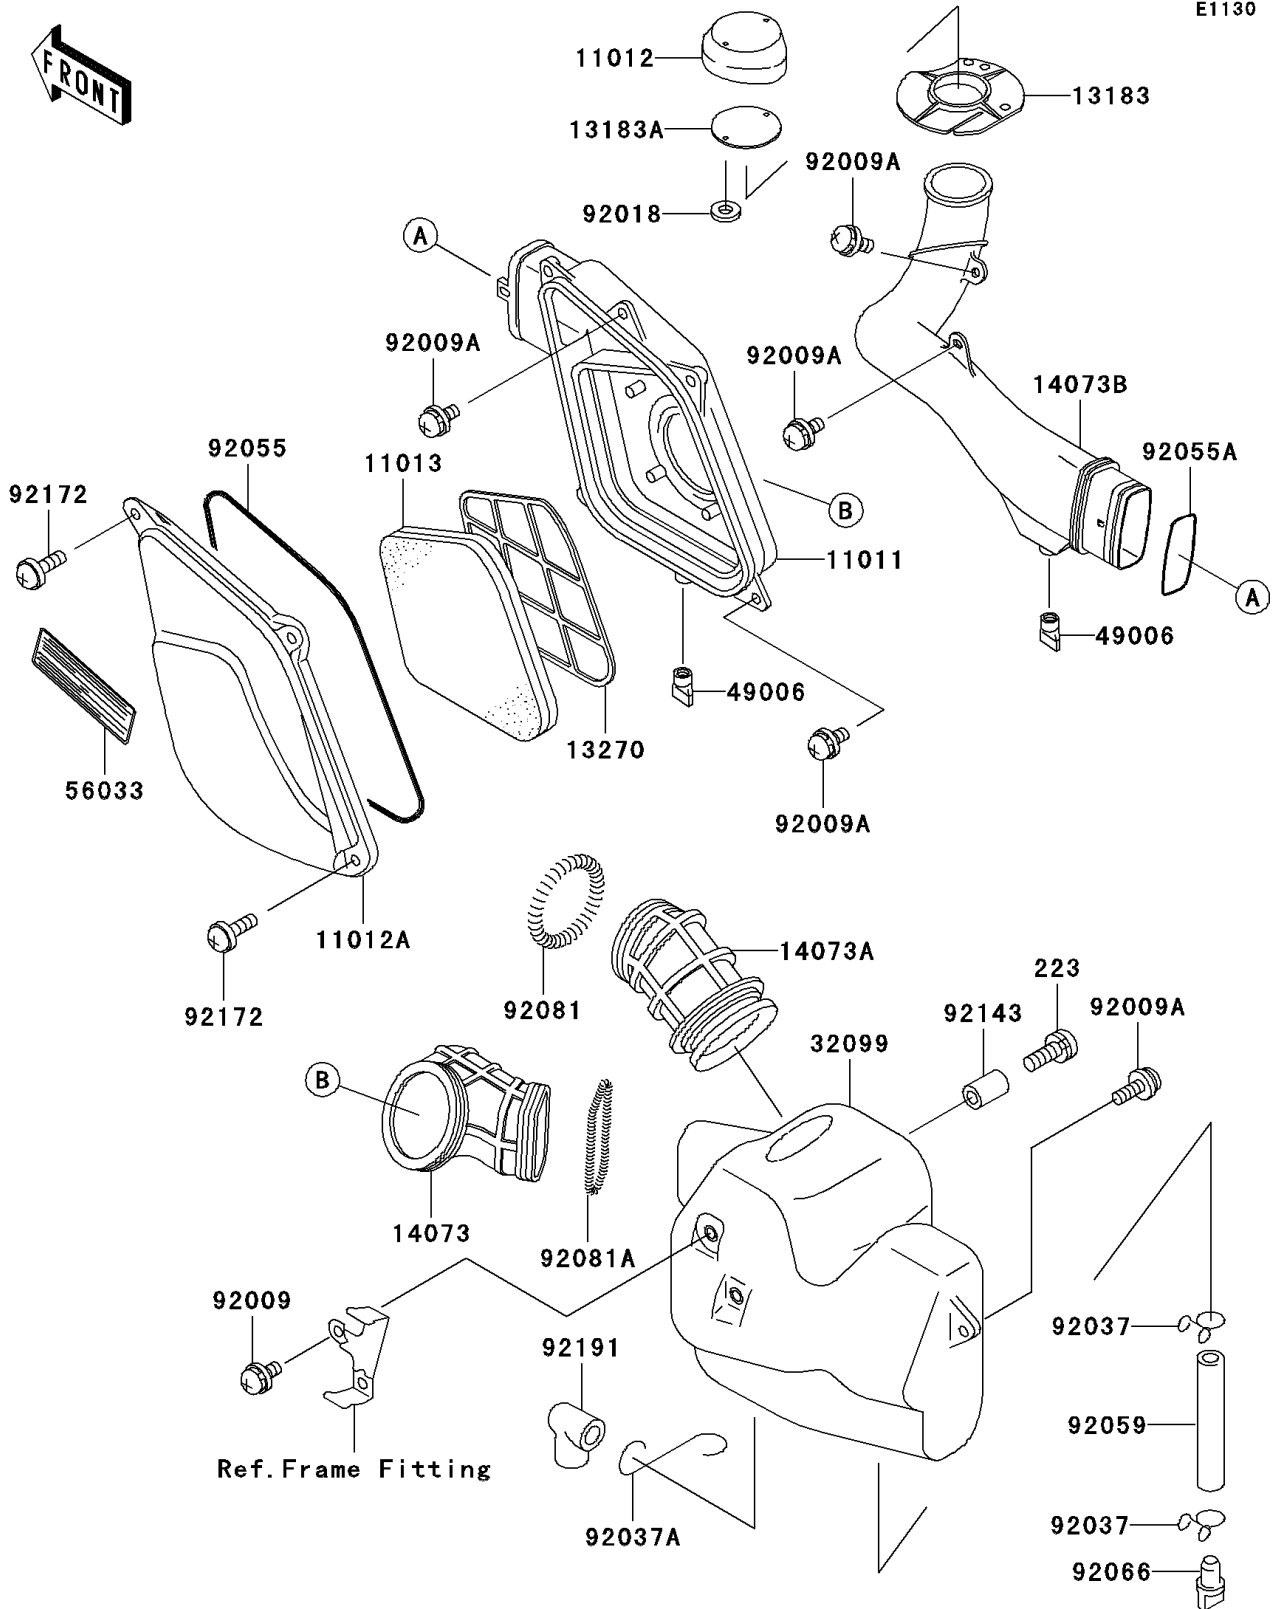

2003 Mojave 250 PARTS DIAGRAM

Air Cleaner

E1130

2003 Mojave 250 PARTS LIST

Air Cleaner

ITEM NAME	PART NUMBER	QUANTITY
SCREW-PAN-WS-CROS (Ref # 223)	223C0635	1
CASE-AIR FILTER (Ref # 11011)	11011-1442	1
CAP,SNORKL DUCT (Ref # 11012)	11012-1537	1
CAP,CAR FILTER (Ref # 11012A)	11012-1902	1
ELEMENT-AIR FILTER (Ref # 11013)	11013-1145	1
PLATE,SNORKL DUCT (Ref # 13183)	13183-1019	1
PLATE,SNORKL CAP (Ref # 13183A)	13183-1020	1
PLATE,ELEMENT (Ref # 13270)	13270-1317	1
DUCT,CHAMBER-AIRFILTER (Ref # 14073)	14073-1266	1
DUCT,CARBURETER-CHAMBER (Ref # 14073A)	14073-1267	1
DUCT,SNORKL (Ref # 14073B)	14073-1629	1
CASE,AIR CHAMBER (Ref # 32099)	32099-1155	1
BOOT (Ref # 49006)	49006-1292	2
LABEL-MANUAL,MAINTENANCE (Ref # 56033)	56033-1079	1
SCREW,6X14 (Ref # 92009)	92009-1275	1
SCREW,6X16 (Ref # 92009A)	92009-1276	5
NUT,PUSH,3MM (Ref # 92018)	92018-005	2
CLAMP,TUBE (Ref # 92037)	92037-147	2
CLAMP (Ref # 92037A)	92037-1821	1
RING-O,AIR FILTER CASE (Ref # 92055)	92055-1344	1
RING-O,57.3X3 (Ref # 92055A)	92055-1345	1
TUBE,7X10X100 (Ref # 92059)	92059-1736	1
PLUG,DRAIN (Ref # 92066)	92066-1211	1
SPRING,COIL (Ref # 92081)	92081-1177	1
SPRING,DUCT (Ref # 92081A)	92081-1638	1
COLLAR (Ref # 92143)	92143-1046	1
SCREW,6X18 (Ref # 92172)	92172-0002	4
TUBE,BREATHER (Ref # 92191)	92191-0001	1