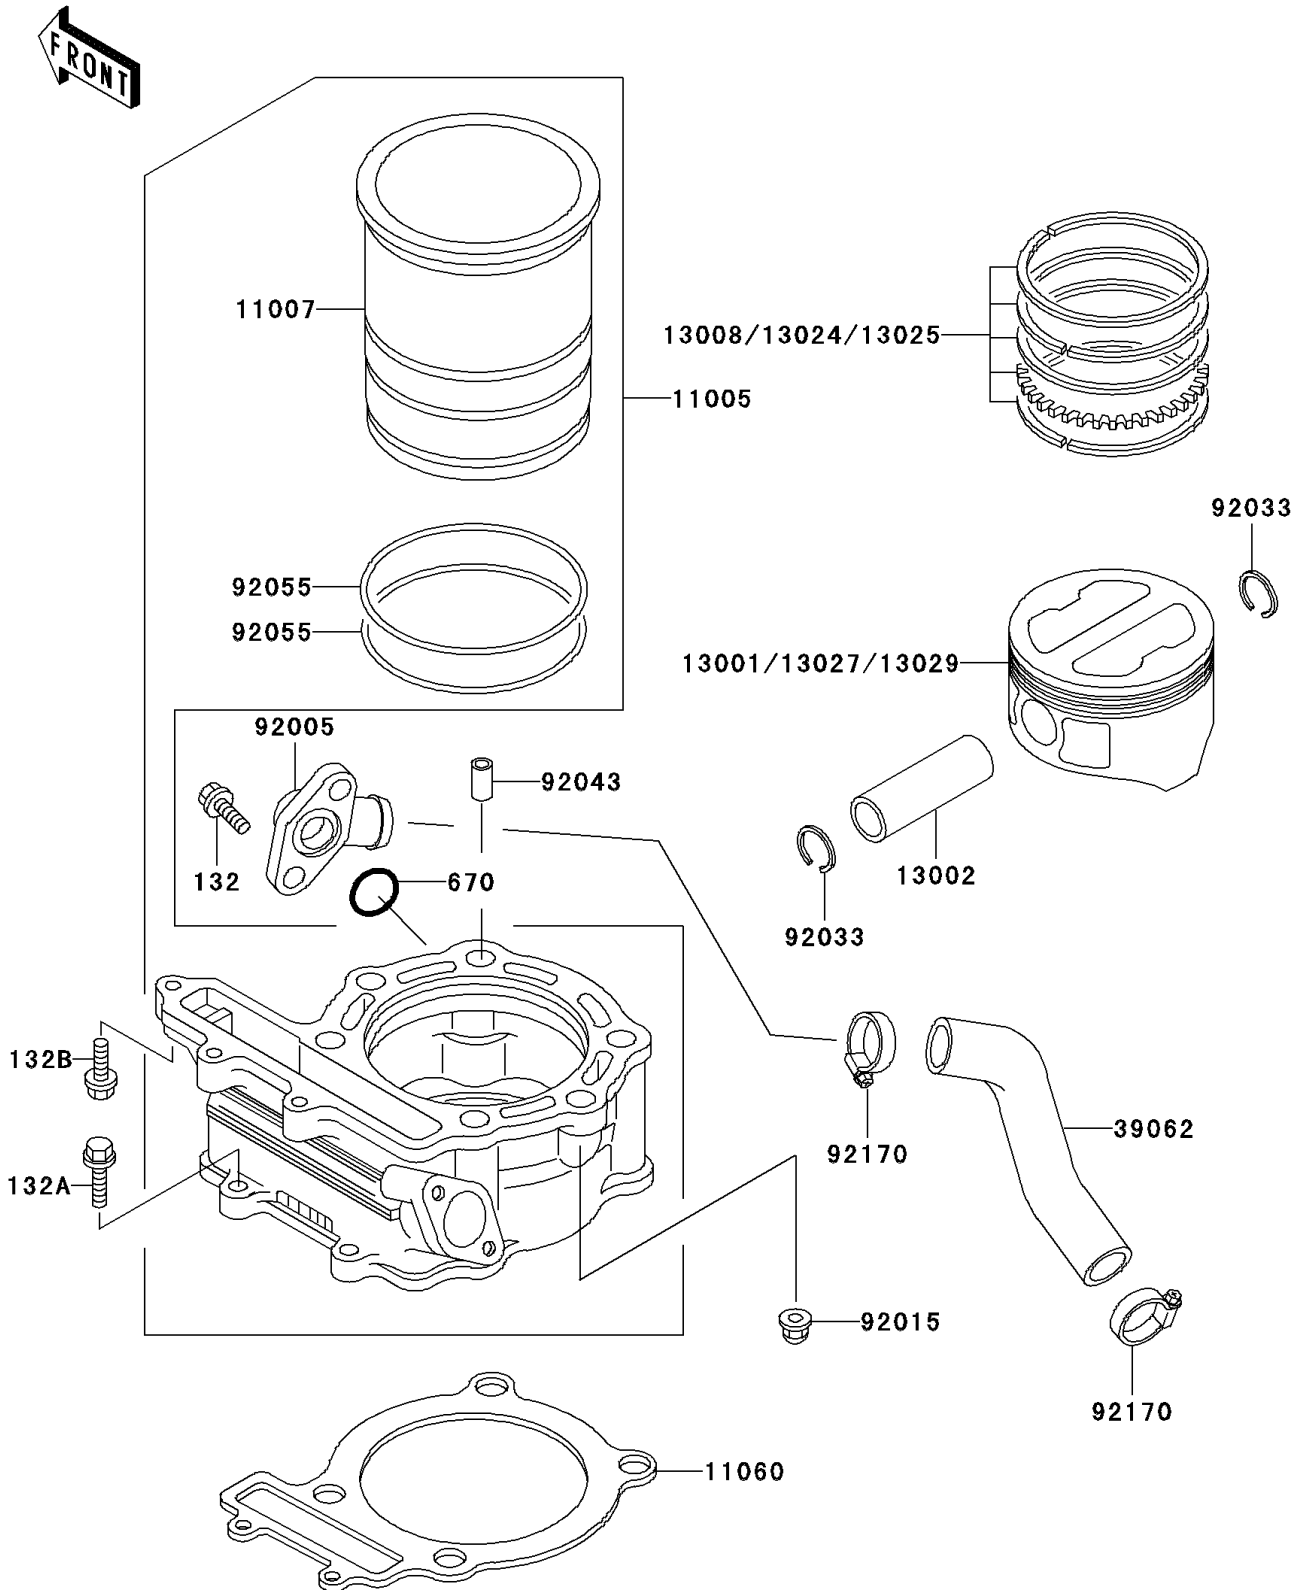

2003 Mojave 250 PARTS DIAGRAM

Cylinder/Piston(s)

E1120

2003 Mojave 250 PARTS LIST

Cylinder/Piston(s)

| ITEM NAME | PART NUMBER | QUANTITY |
|---|-------------|----------|
| BOLT-FLANGED-SMALL (Ref # 132) | 132J0612 | 1 |
| BOLT-FLANGED-SMALL (Ref # 132A) | 132J0620 | 1 |
| BOLT-FLANGED-SMALL (Ref # 132B) | 132J0625 | 1 |
| O RING,18MM (Ref # 670) | 670B2018 | 1 |
| CYLINDER-ENGINE (Ref # 11005) | 11005-1831 | 1 |
| LINER-CYLINDER (Ref # 11007) | 11007-1070 | 1 |
| GASKET,CYLINDER BASE (Ref # 11060) | 11060-1125 | 1 |
| PISTON-ENGINE,STD (Ref # 13001) | 13001-1280 | 1 |
| PIN-PISTON,12X18X57.2 (Ref # 13002) | 13002-1023 | 1 |
| RING-SET-PISTON,STD (Ref # 13008) | 13008-1066 | 1 |
| RING-SET-PISTON LL,O/S 1.00 (Ref # 13024) | 13024-1068 | 1 |
| RING-SET-PISTON L,O/S 0.50 (Ref # 13025) | 13025-1065 | 1 |
| PISTON-ENGINE LL,O/S 1.00 (Ref # 13027) | 13027-1152 | 1 |
| PISTON-ENGINE L,O/S 0.50 (Ref # 13029) | 13029-1175 | 1 |
| HOSE-COOLING,PUMP-CYLINDER (Ref # 39062) | 39062-1193 | 1 |
| FITTING (Ref # 92005) | 92005-1279 | 1 |
| NUT,CAP,8MM,BLACK (Ref # 92015) | 92015-1174 | 1 |
| RING-SNAP (Ref # 92033) | 92033-1182 | 1 |
| PIN,10.1X12X14 (Ref # 92043) | 92043-4009 | 1 |
| RING-O (Ref # 92055) | 92055-1247 | 1 |
| CLAMP,COOLING HOSE (Ref # 92170) | 92170-1033 | 1 |