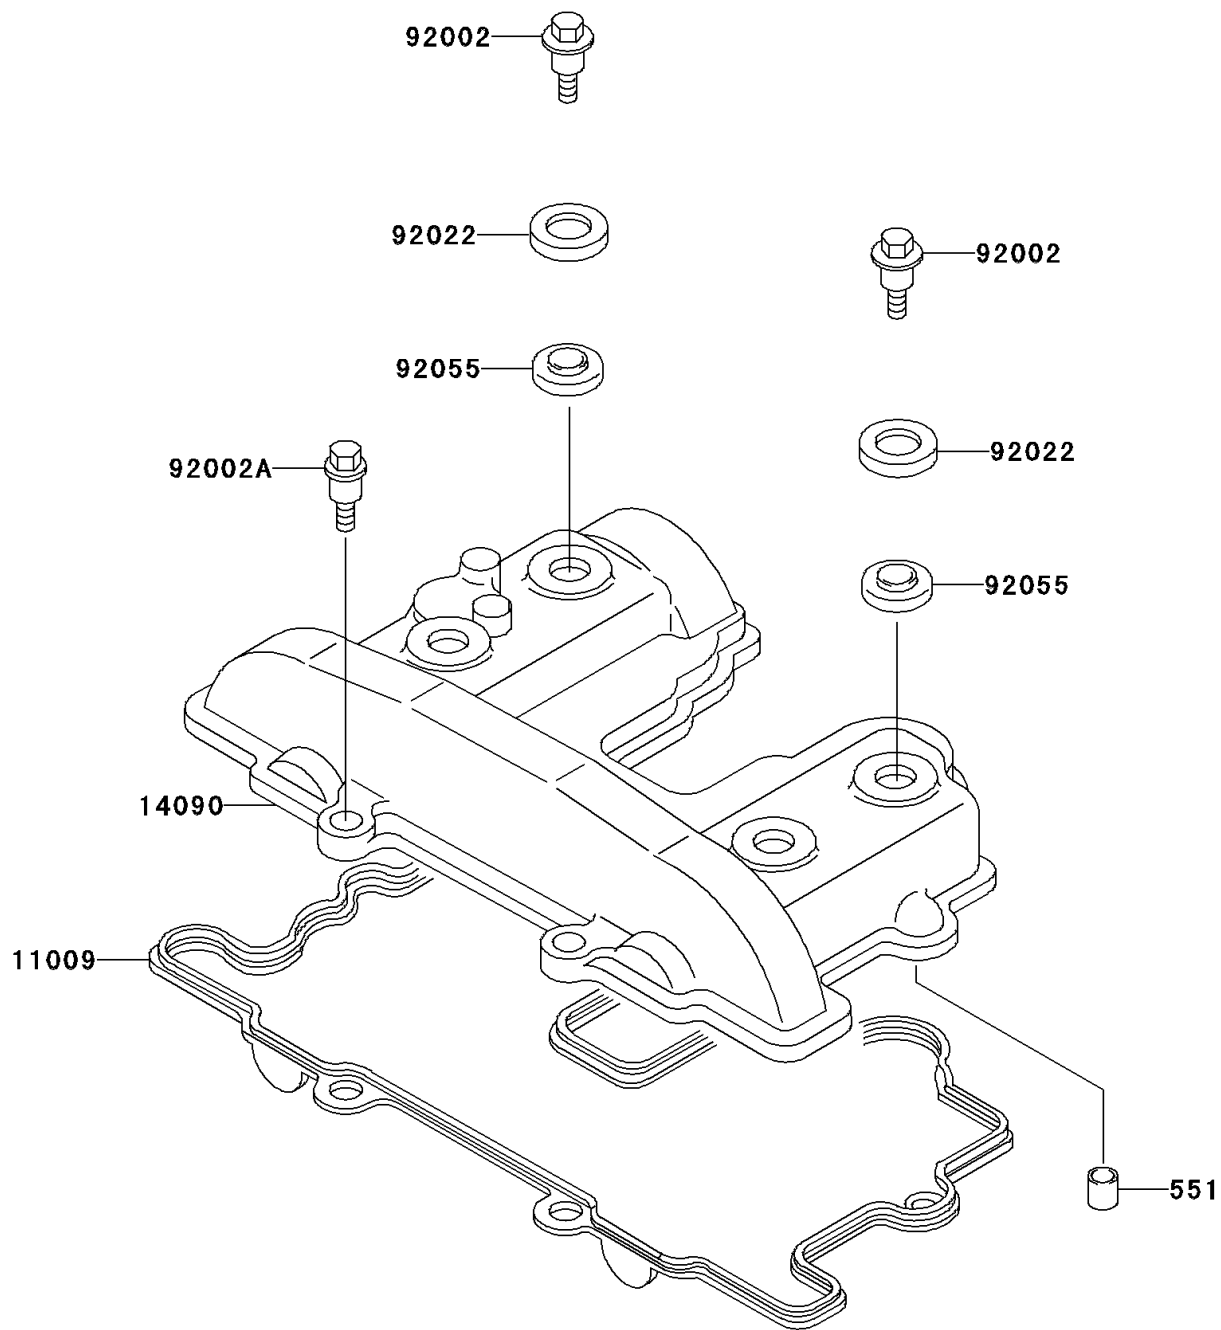

## 2003 Mojave 250 PARTS DIAGRAM

Cylinder Head Cover

E1112

## 2003 Mojave 250 PARTS LIST

### Cylinder Head Cover

ITEM NAME	PART NUMBER	QUANTITY
PIN-DOWEL (Ref # 551)	551A1016	1
GASKET,HEAD COVER (Ref # 11009)	11009-1607	1
COVER,CYLINDER HEAD (Ref # 14090)	14090-1759	1
BOLT,L=20.5 (Ref # 92002)	92002-1327	1
BOLT,L=21 (Ref # 92002A)	92002-1382	1
WASHER,HEAD COVER BOLT (Ref # 92022)	92022-1487	1
RING-O,HEAD COVER BOLT (Ref # 92055)	92055-1225	1