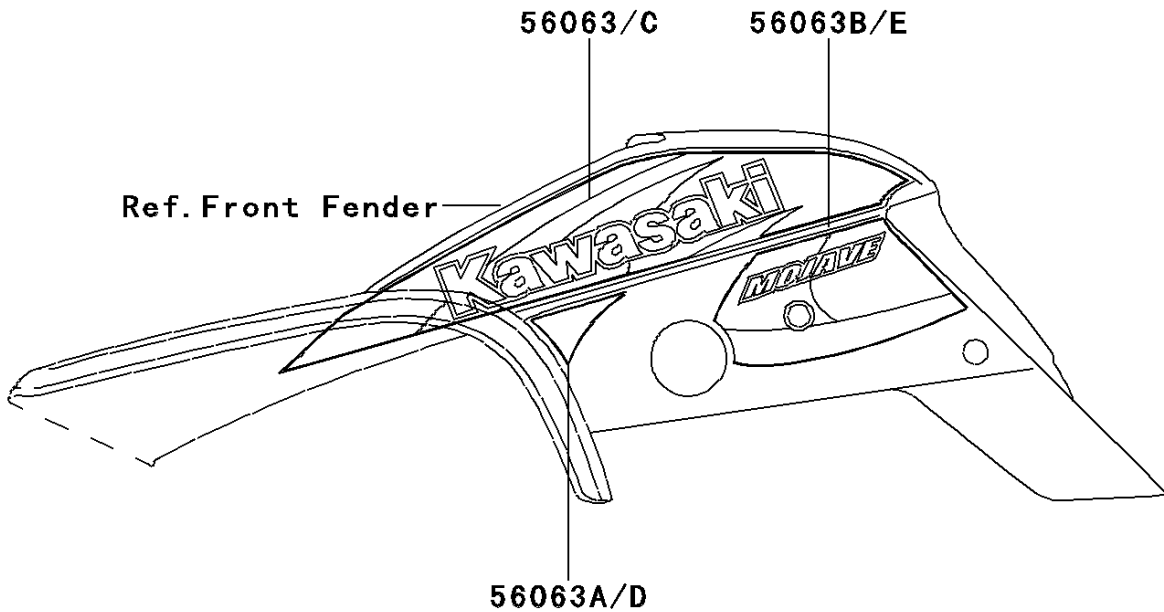

# 2000 Mojave 250 PARTS DIAGRAM

Decals(KSF250-A14)

F2861B

## 2000 Mojave 250 PARTS LIST

Decals(KSF250-A14)

ITEM NAME	PART NUMBER	QUANTITY
MARK,FR FENDER COVER,KAWASAKI (Ref # 56052)	56052-1099	1
PATTERN,FR FENDER,UPP,LH (Ref # 56063)	56063-1108	1
PATTERN,FR FENDER,FR,LH (Ref # 56063A)	56063-1109	1
PATTERN,FR FENDER,RR,LH (Ref # 56063B)	56063-1110	1
PATTERN,FR FENDER,UPP,RH (Ref # 56063C)	56063-1111	1
PATTERN,FR FENDER,FR,RH (Ref # 56063D)	56063-1112	1
PATTERN,FR FENDER,RR,RH (Ref # 56063E)	56063-1113	1