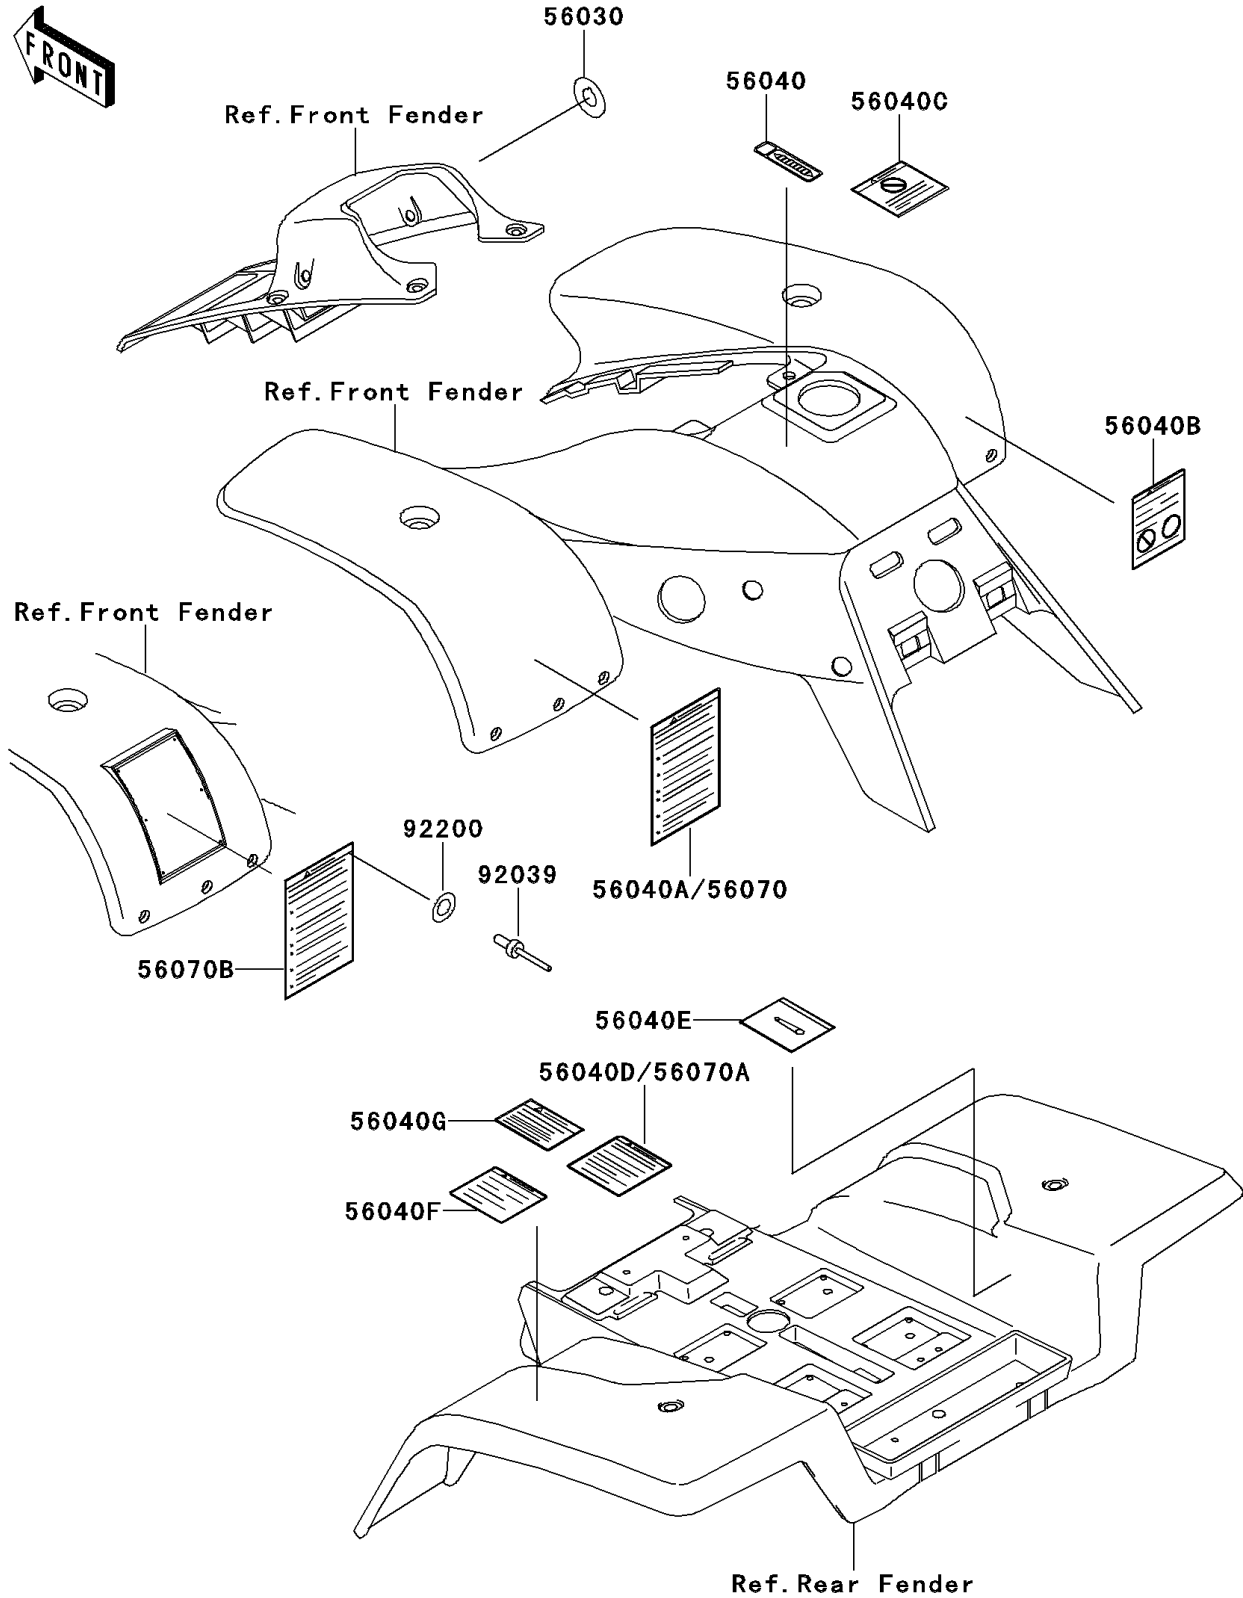

2000 Mojave 250 PARTS DIAGRAM

Labels

F2860

2000 Mojave 250 PARTS LIST

Labels

ITEM NAME	PART NUMBER	QUANTITY
LABEL,IGNITION SWITCH (Ref # 56030)	56030-1086	1
LABEL-WARNING,SHIFT PATTERN (Ref # 56040)	56040-1201	1
LABEL-WARNING,TRANSPORT (Ref # 56040B)	56040-1261	1
LABEL-WARNING,UNDER 16 (Ref # 56040C)	56040-1276	1
LABEL-WARNING,CHAIN SLACK (Ref # 56040E)	56040-1289	1
LABEL-WARNING,TIRE PRESSURE (Ref # 56040F)	56040-1290	1
LABEL-WARNING,MAX VEHICLE LOAD (Ref # 56040G)	56040-1291	1
LABEL-WARNING,NO PASSENGER (Ref # 56070A)	56070-1141	1
LABEL-WARNING,SERIOUS INJURY (Ref # 56070B)	56070-1151	1
RIVET,3.2X8 (Ref # 92039)	92039-3763	6
WASHER,3.5X8X1 (Ref # 92200)	92200-1251	6