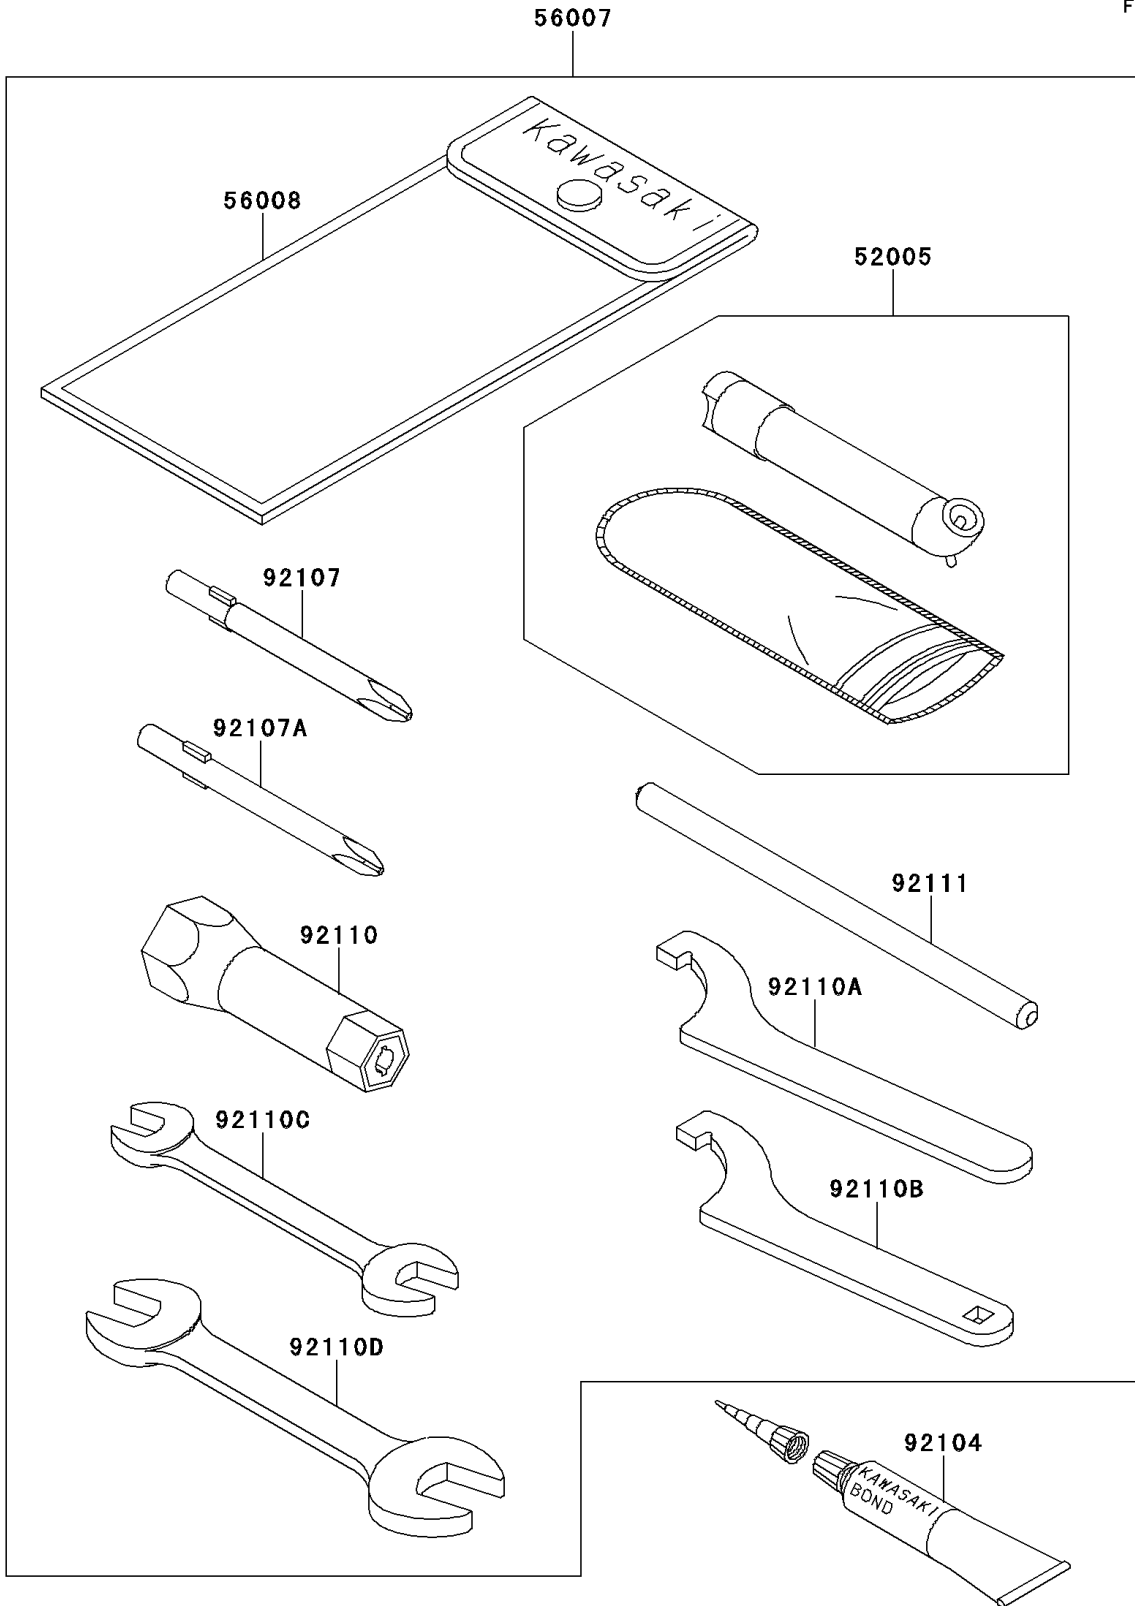

1997 Mojave 250 PARTS DIAGRAM

Owner's Tools

F2810

1997 Mojave 250 PARTS LIST

Owner's Tools

ITEM NAME	PART NUMBER	QUANTITY
GAUGE,AIR (Ref # 52005)	52005-1082	1
TOOLKIT (Ref # 56007)	56007-1326	1
BAG,TOOL (Ref # 56008)	56008-1007	1
GASKET-LIQUID,TUBE,100G,SILVER (Ref # 92104)	92104-002	1
TOOL-DRIVER,#3PHILLIPS (Ref # 92107)	92107-005	1
TOOL-DRIVER,#2PHILLIPS (Ref # 92107A)	92107-1053	1
TOOL-WRENCH,BOX,18MM (Ref # 92110)	92110-1111	1
TOOL-WRENCH,HOOK (Ref # 92110A)	92110-1143	1
TOOL-WRENCH,HOOK (Ref # 92110B)	92110-1144	1
TOOL-WRENCH,OPEN END,10X12 (Ref # 92110C)	92110-1152	1
TOOL-WRENCH,OPEN END,14X17 (Ref # 92110D)	92110-1153	1
TOOL-BAR,8X150 (Ref # 92111)	92111-1053	1