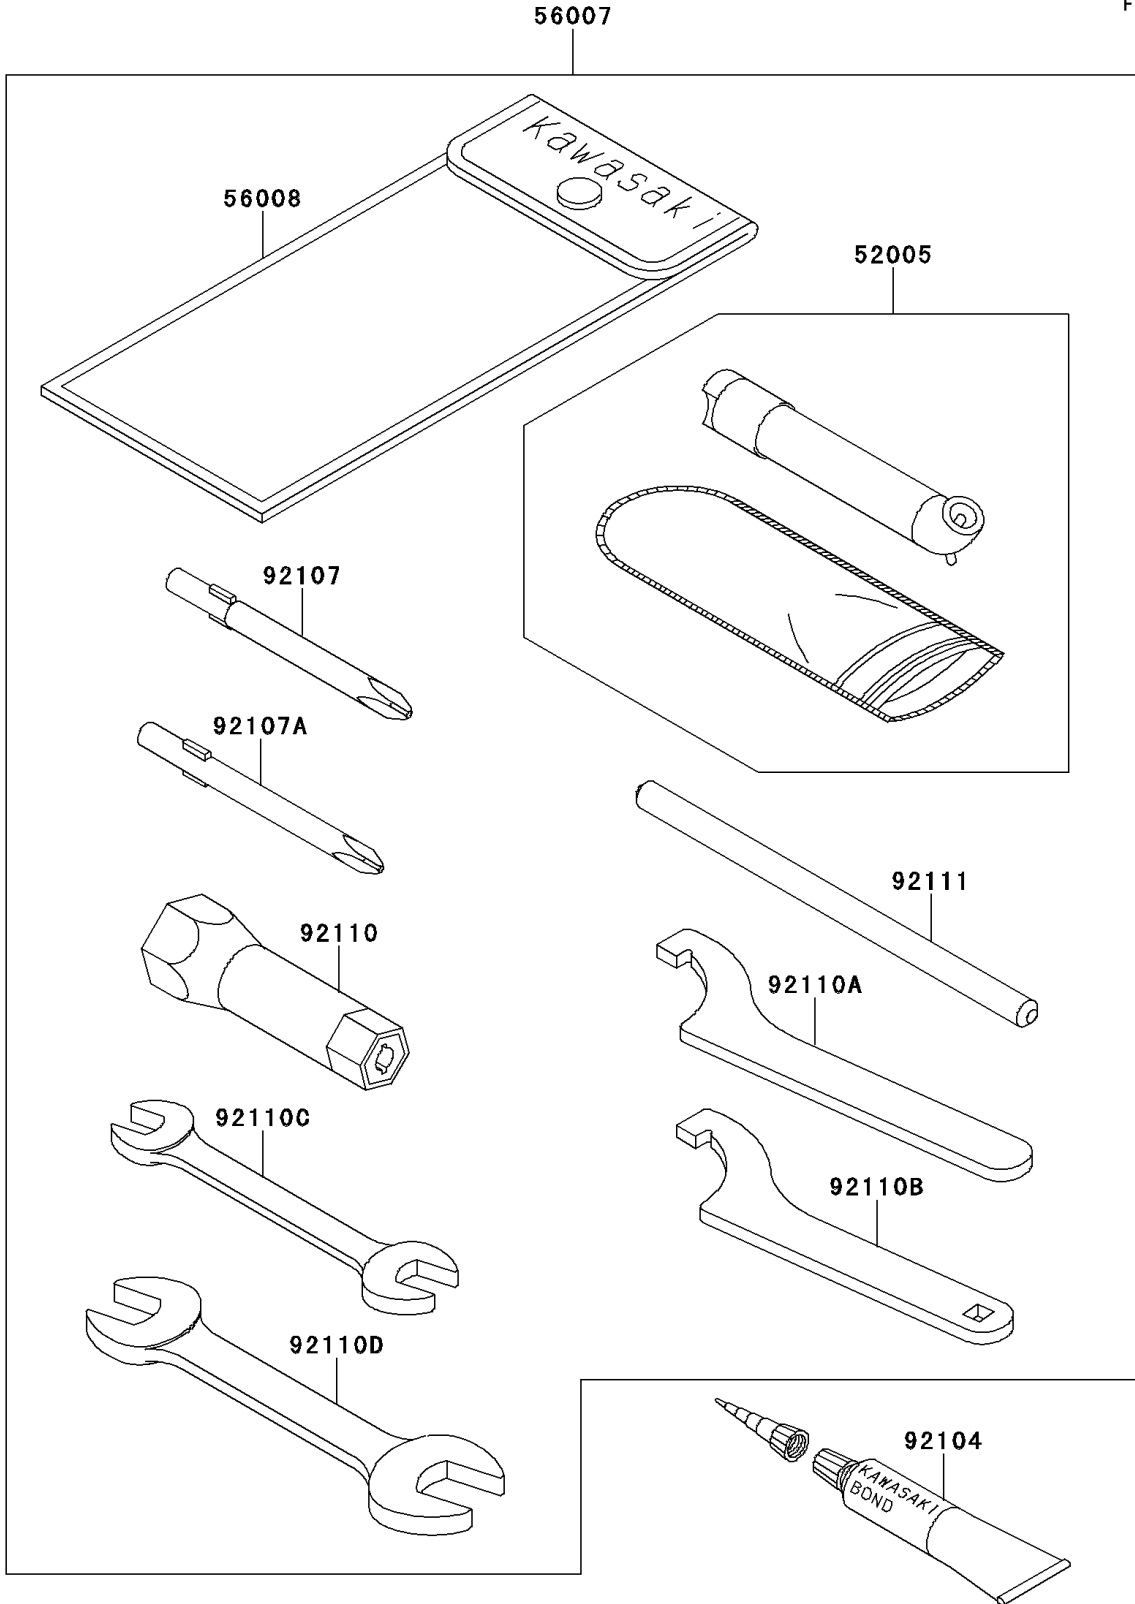

1996 Mojave 250 PARTS DIAGRAM

Owner's Tools

F2810

1996 Mojave 250 PARTS LIST

Owner's Tools

ITEM NAME	PART NUMBER	QUANTITY
GAUGE,AIR (Ref # 52005)	52005-1082	1
TOOLKIT (Ref # 56007)	56007-1326	1
BAG,TOOL (Ref # 56008)	56008-1007	1
GASKET-LIQUID,TUBE,100G,SILVER (Ref # 92104)	92104-002	1
TOOL-DRIVER,#3PHILLIPS (Ref # 92107)	92107-005	1
TOOL-DRIVER,#2PHILLIPS (Ref # 92107A)	92107-1053	1
TOOL-WRENCH,BOX,18MM (Ref # 92110)	92110-1111	1
TOOL-WRENCH,HOOK (Ref # 92110A)	92110-1143	1
TOOL-WRENCH,HOOK (Ref # 92110B)	92110-1144	1
TOOL-WRENCH,OPEN END,10X12 (Ref # 92110C)	92110-1152	1
TOOL-WRENCH,OPEN END,14X17 (Ref # 92110D)	92110-1153	1
TOOL-BAR,8X150 (Ref # 92111)	92111-1053	1