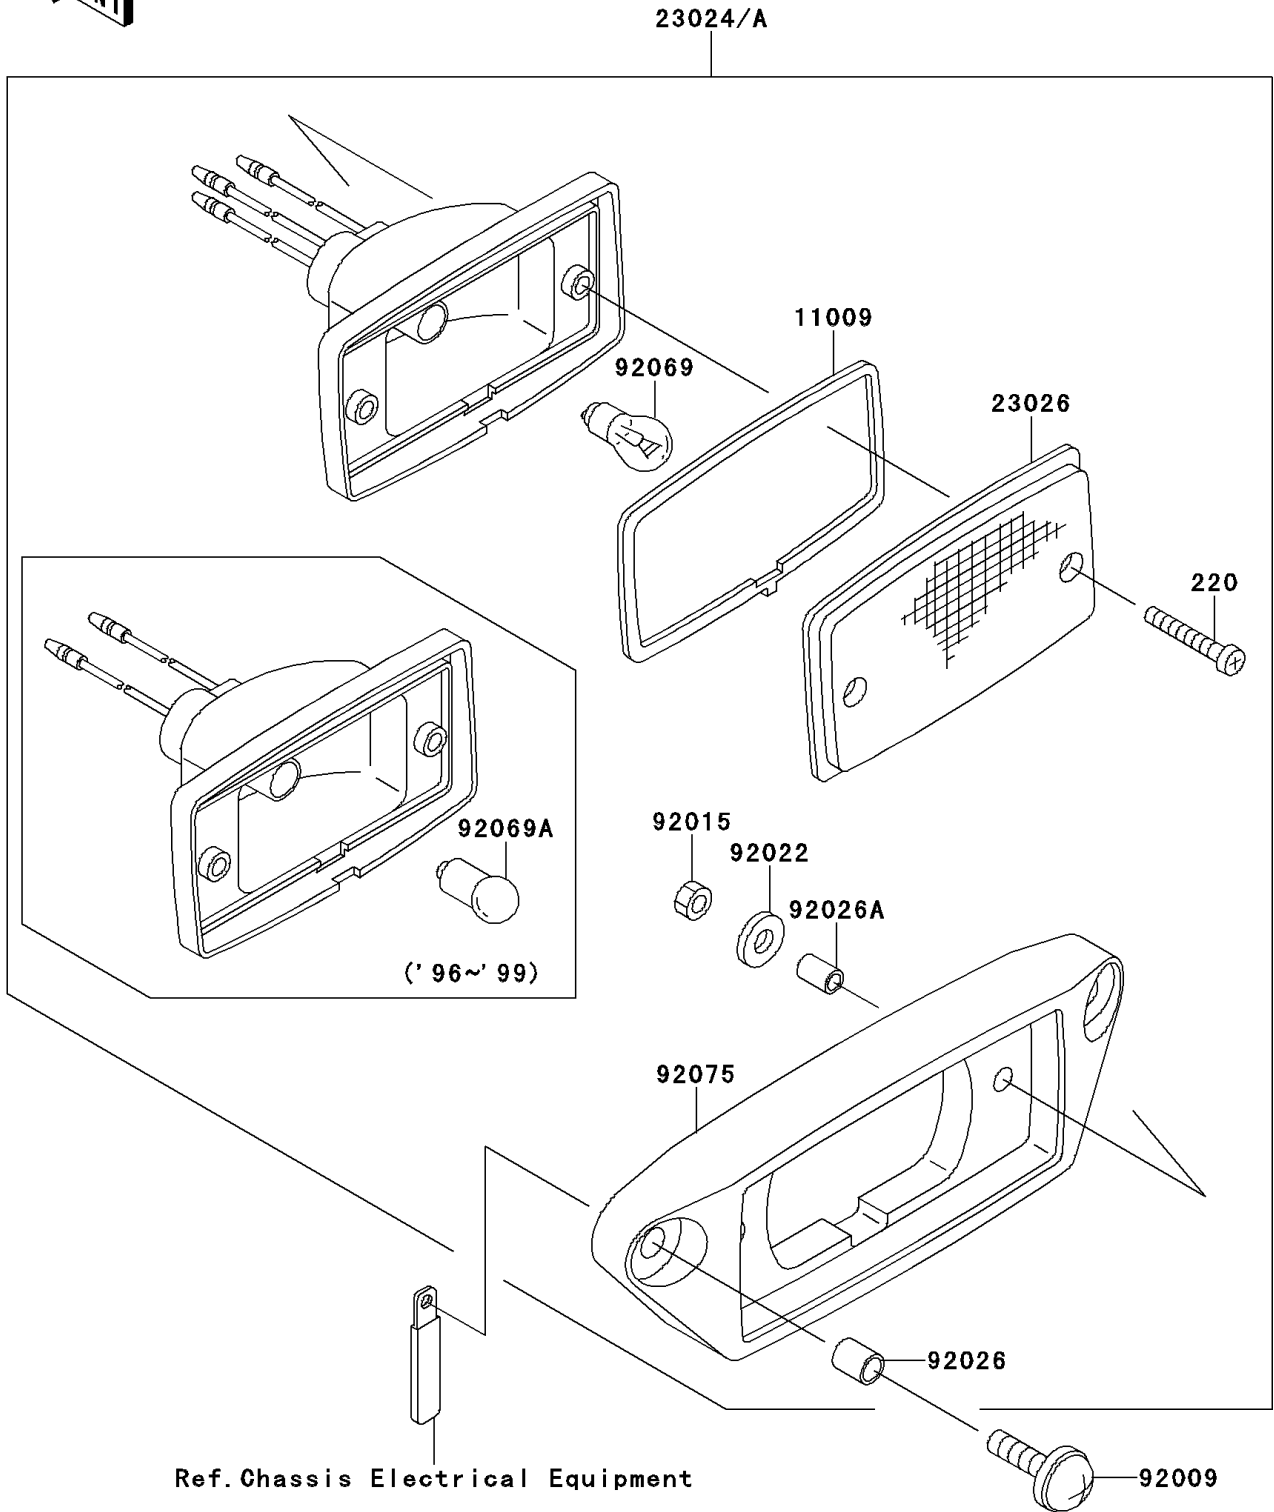

2000 Mojave 250 PARTS DIAGRAM

Taillight(s)

F2720

2000 Mojave 250 PARTS LIST

Taillight(s)

ITEM NAME	PART NUMBER	QUANTITY
SCREW-PAN-CROS (Ref # 220)	220C0430	2
GASKET,TAIL LAMP (Ref # 11009)	11009-4004	1
LAMP-ASSY-TAIL (Ref # 23024)	23024-1122	1
LENS,TAIL LAMP (Ref # 23026)	23026-4003	1
SCREW,6X22,BLACK (Ref # 92009)	92009-1256	2
NUT,4MM (Ref # 92015)	92015-1550	2
WASHER,PLAIN,4MM (Ref # 92022)	92022-1762	2
SPACER,6.3X8.3X10 (Ref # 92026)	92026-1260	2
SPACER,4.5X6.5X10 (Ref # 92026A)	92026-1261	2
BULB,12V 27/8W (Ref # 92069)	92069-059	1
DAMPER,TAIL LAMP (Ref # 92075)	92075-1782	1