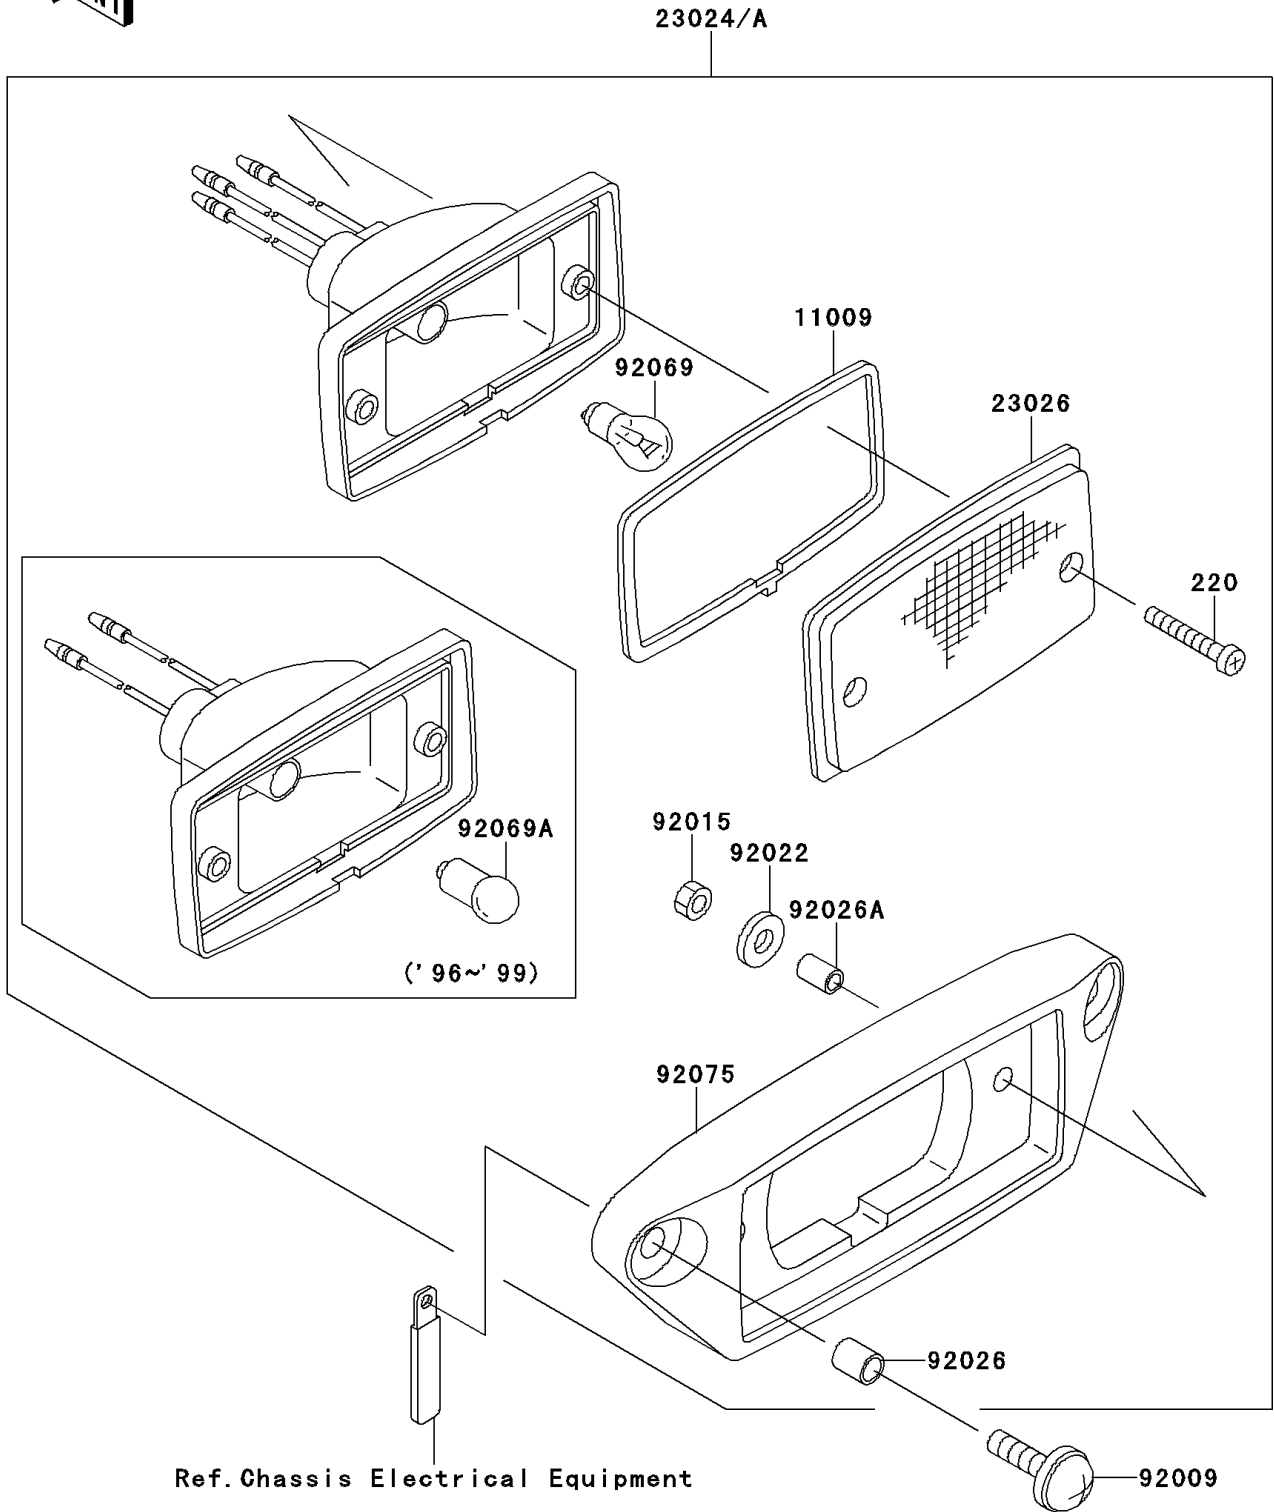

1997 Mojave 250 PARTS DIAGRAM

Taillight(s)

F2720

1997 Mojave 250 PARTS LIST

Taillight(s)

ITEM NAME	PART NUMBER	QUANTITY
SCREW-PAN-CROS (Ref # 220)	220C0430	2
GASKET,TAIL LAMP (Ref # 11009)	11009-4004	1
LAMP-ASSY-TAIL (Ref # 23024A)	23024-1123	1
LENS,TAIL LAMP (Ref # 23026)	23026-4003	1
SCREW,6X22,BLACK (Ref # 92009)	92009-1256	2
NUT,4MM (Ref # 92015)	92015-1550	2
WASHER,PLAIN,4MM (Ref # 92022)	92022-1762	2
SPACER,6.3X8.3X10 (Ref # 92026)	92026-1260	2
SPACER,4.5X6.5X10 (Ref # 92026A)	92026-1261	2
BULB,12V 8W (Ref # 92069A)	92069-1012	1
DAMPER,TAIL LAMP (Ref # 92075)	92075-1782	1