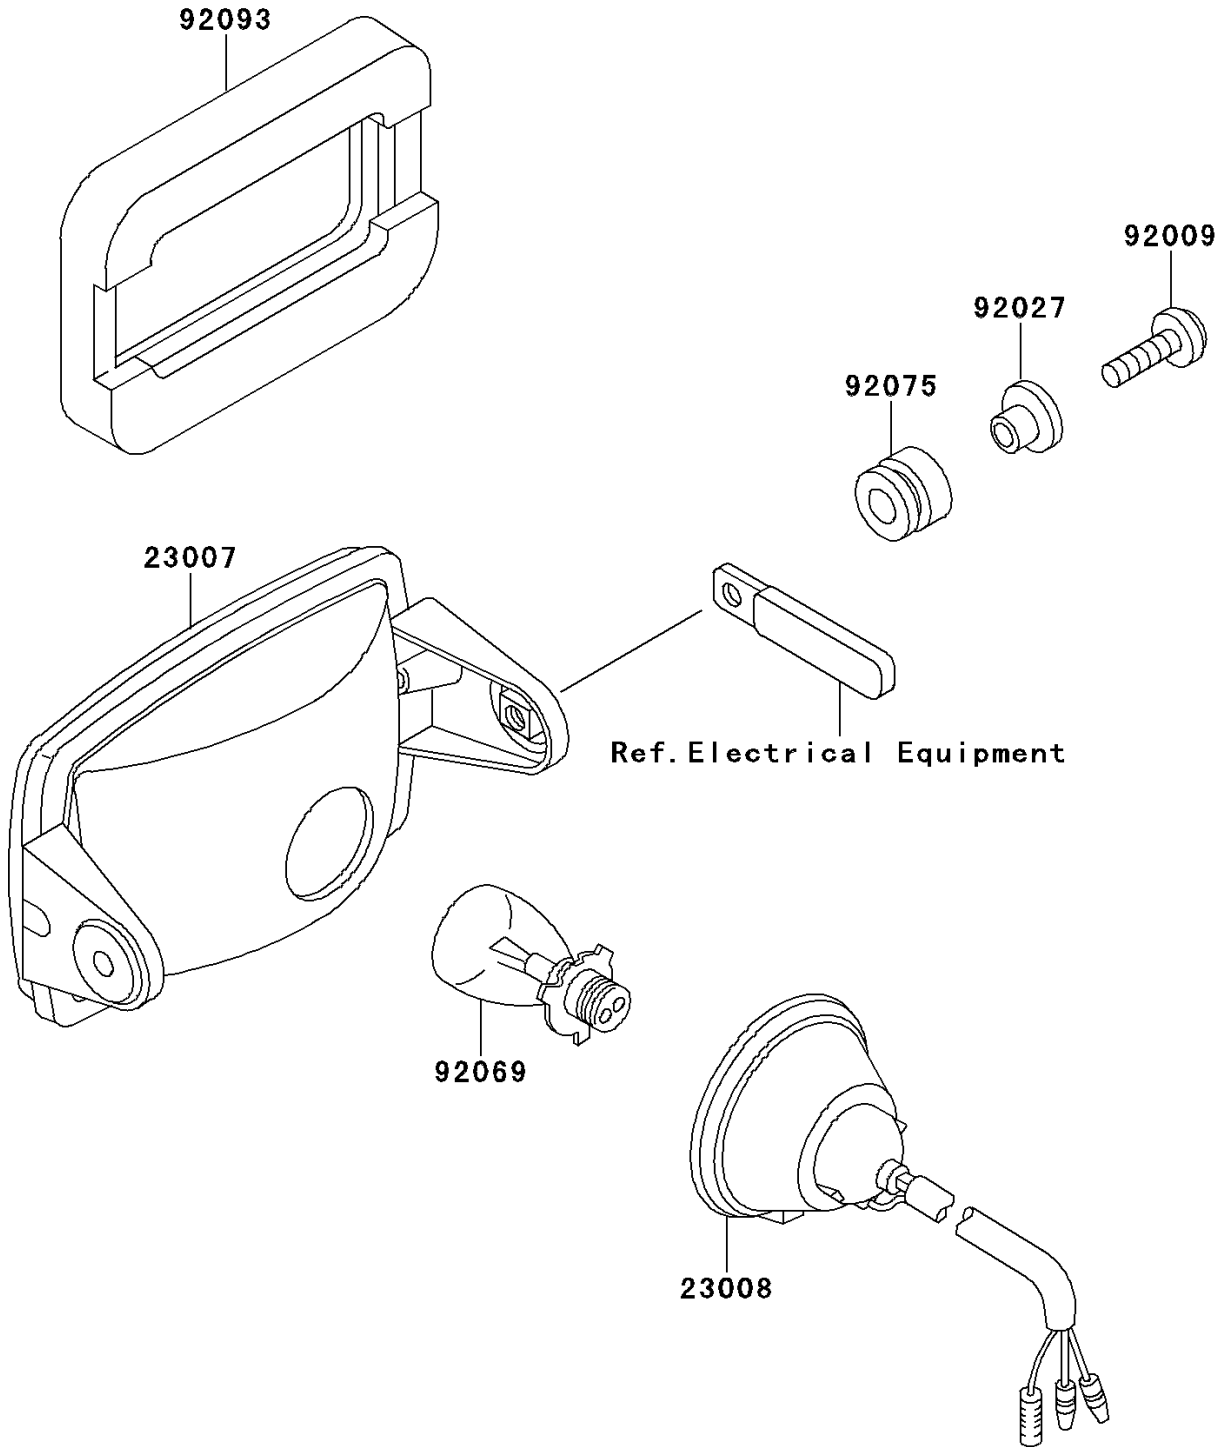

2000 Mojave 250 PARTS DIAGRAM

Headlight(s)

F2710

2000 Mojave 250 PARTS LIST

Headlight(s)

ITEM NAME	PART NUMBER	QUANTITY
LENS-COMP,HEAD LAMP (Ref # 23007)	23007-1183	1
SOCKET-ASSY,HEAD LAMP (Ref # 23008)	23008-1358	1
SCREW,6X22,BLACK (Ref # 92009)	92009-1256	2
COLLAR,L=13.1,BLACK (Ref # 92027)	92027-1450	2
BULB,12V 45/45W (Ref # 92069)	92069-1061	1
DAMPER (Ref # 92075)	92075-1690	2
SEAL,HEAD LAMP (Ref # 92093)	92093-1222	1