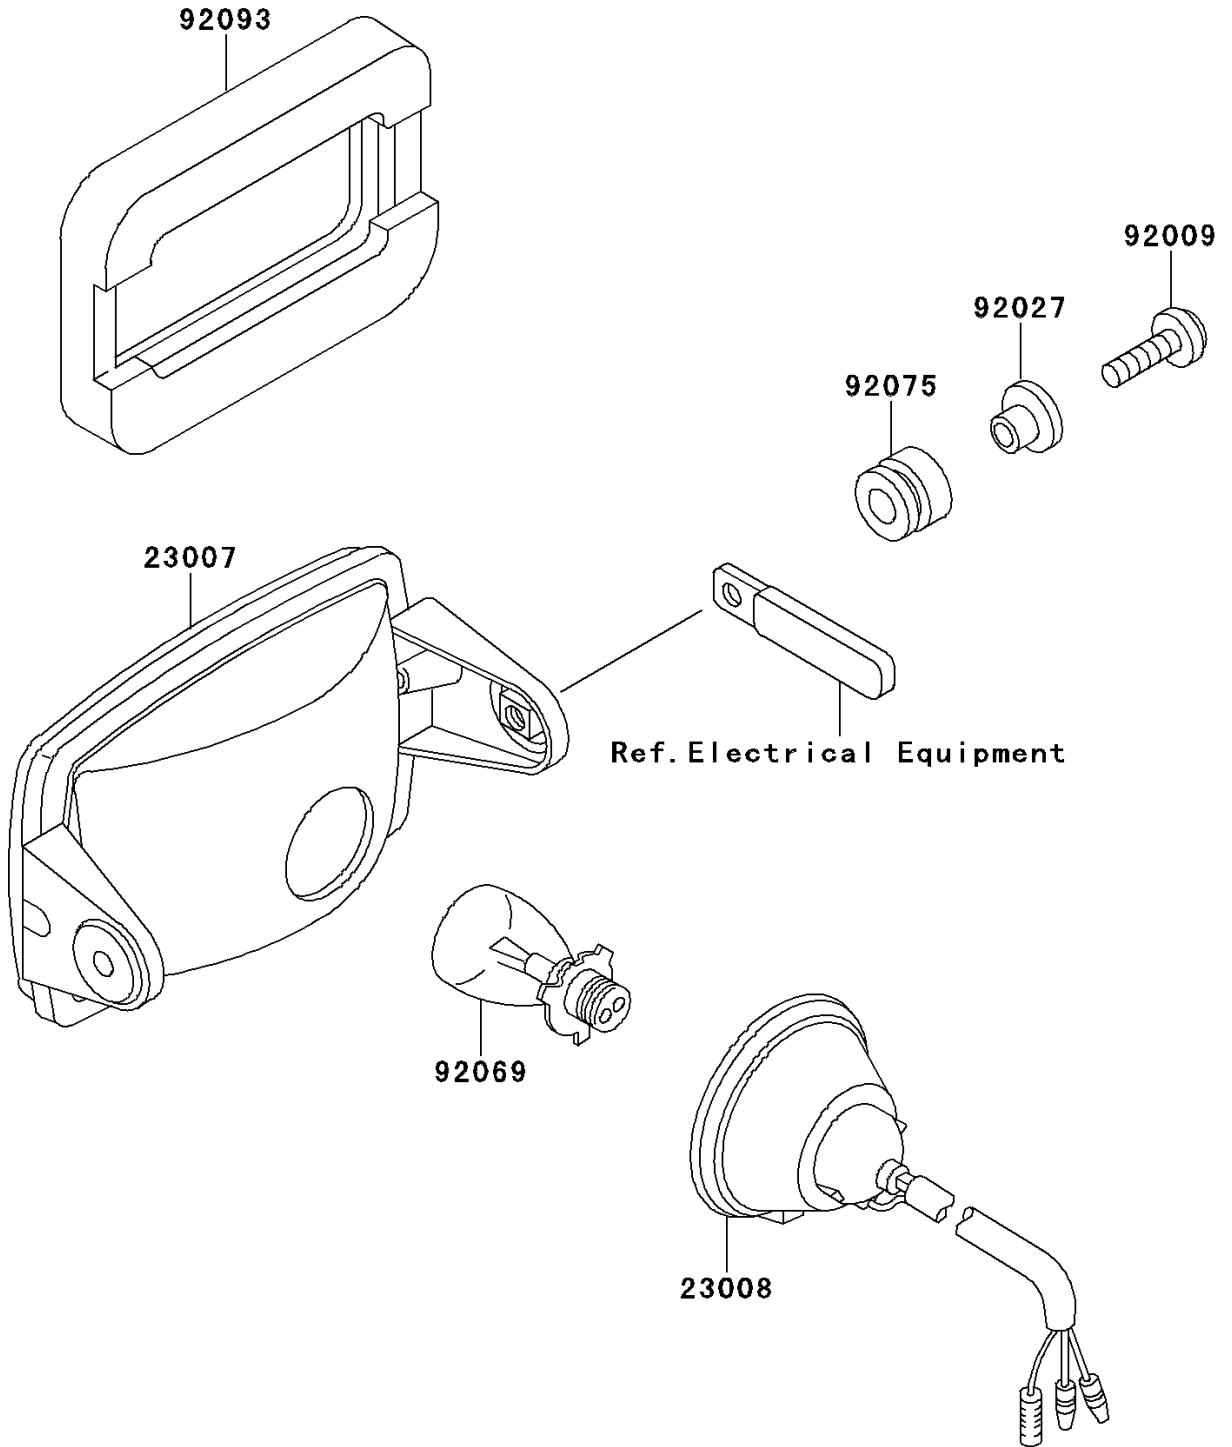

# 1997 Mojave 250 PARTS DIAGRAM

Headlight(s)

F2710

## 1997 Mojave 250 PARTS LIST

### Headlight(s)

ITEM NAME	PART NUMBER	QUANTITY
LENS-COMP,HEAD LAMP (Ref # 23007)	23007-1183	1
SOCKET-ASSY,HEAD LAMP (Ref # 23008)	23008-1358	1
SCREW,6X22,BLACK (Ref # 92009)	92009-1256	2
COLLAR,L=13.1,BLACK (Ref # 92027)	92027-1450	2
BULB,12V 45/45W (Ref # 92069)	92069-1061	1
DAMPER (Ref # 92075)	92075-1690	2
SEAL,HEAD LAMP (Ref # 92093)	92093-1222	1