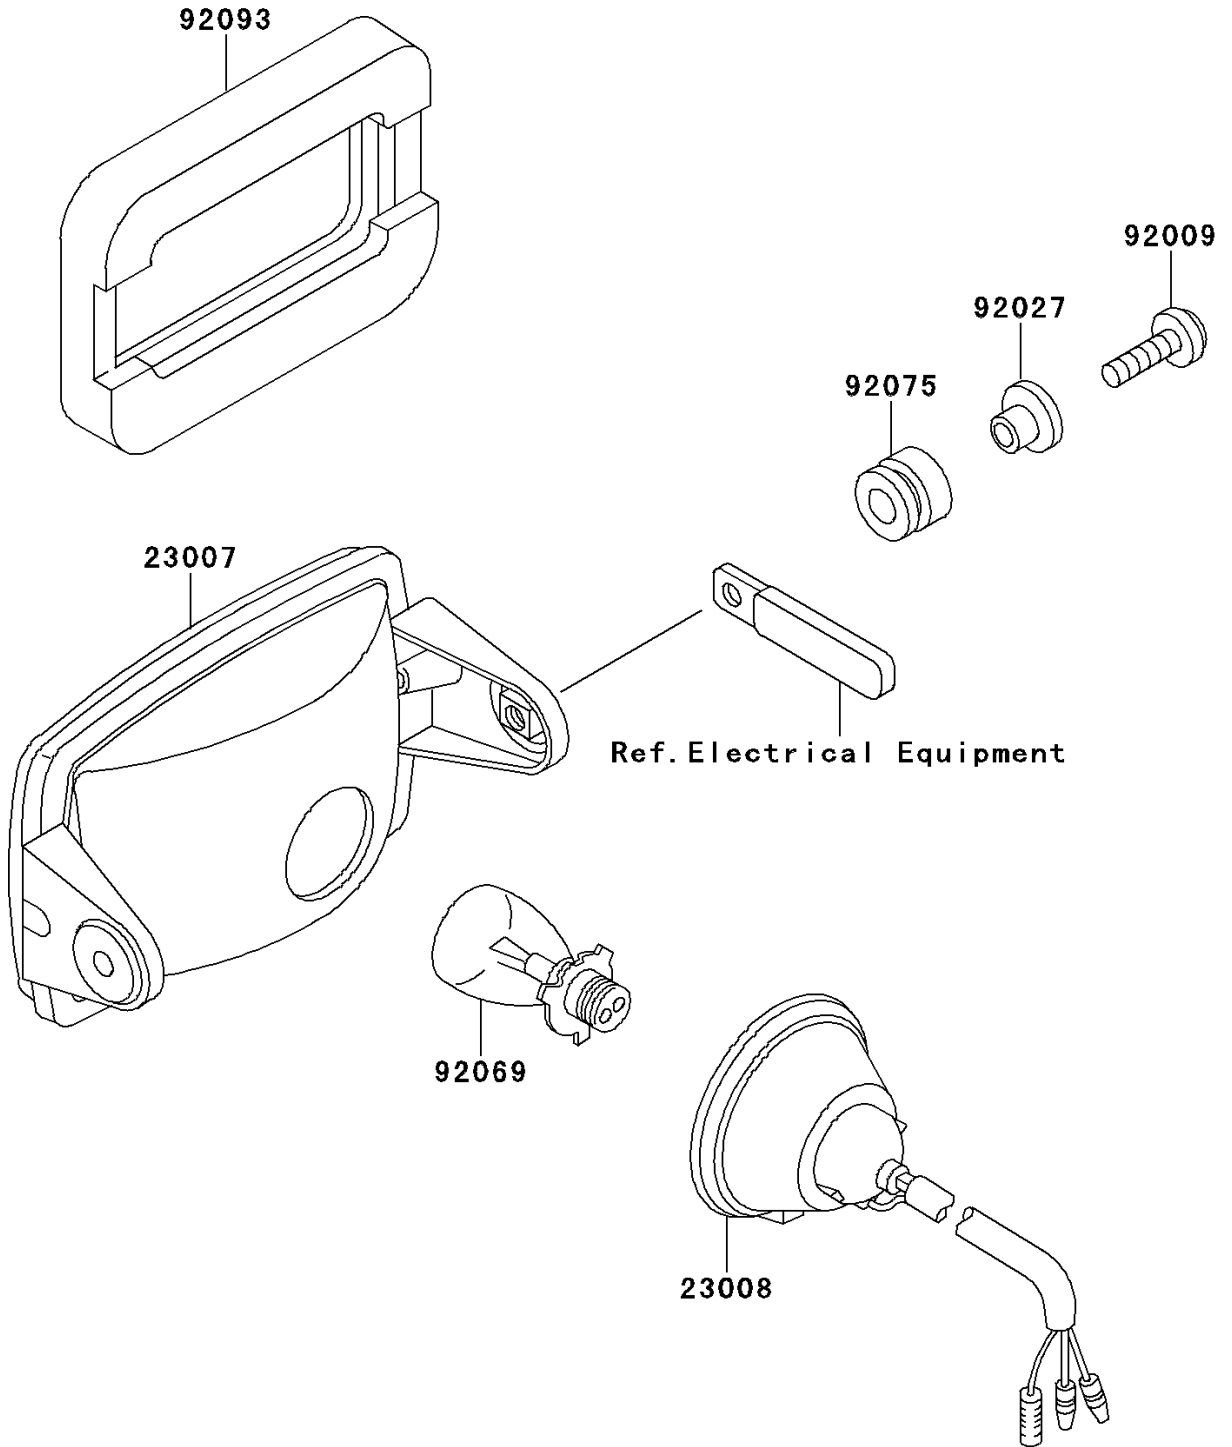

1996 Mojave 250 PARTS DIAGRAM

Headlight(s)

F2710

1996 Mojave 250 PARTS LIST

Headlight(s)

ITEM NAME	PART NUMBER	QUANTITY
LENS-COMP,HEAD LAMP (Ref # 23007)	23007-1183	1
SOCKET-ASSY,HEAD LAMP (Ref # 23008)	23008-1358	1
SCREW,6X22,BLACK (Ref # 92009)	92009-1256	2
COLLAR,L=13.1,BLACK (Ref # 92027)	92027-1450	2
BULB,12V 45/45W (Ref # 92069)	92069-1061	1
DAMPER (Ref # 92075)	92075-1690	2
SEAL,HEAD LAMP (Ref # 92093)	92093-1222	1