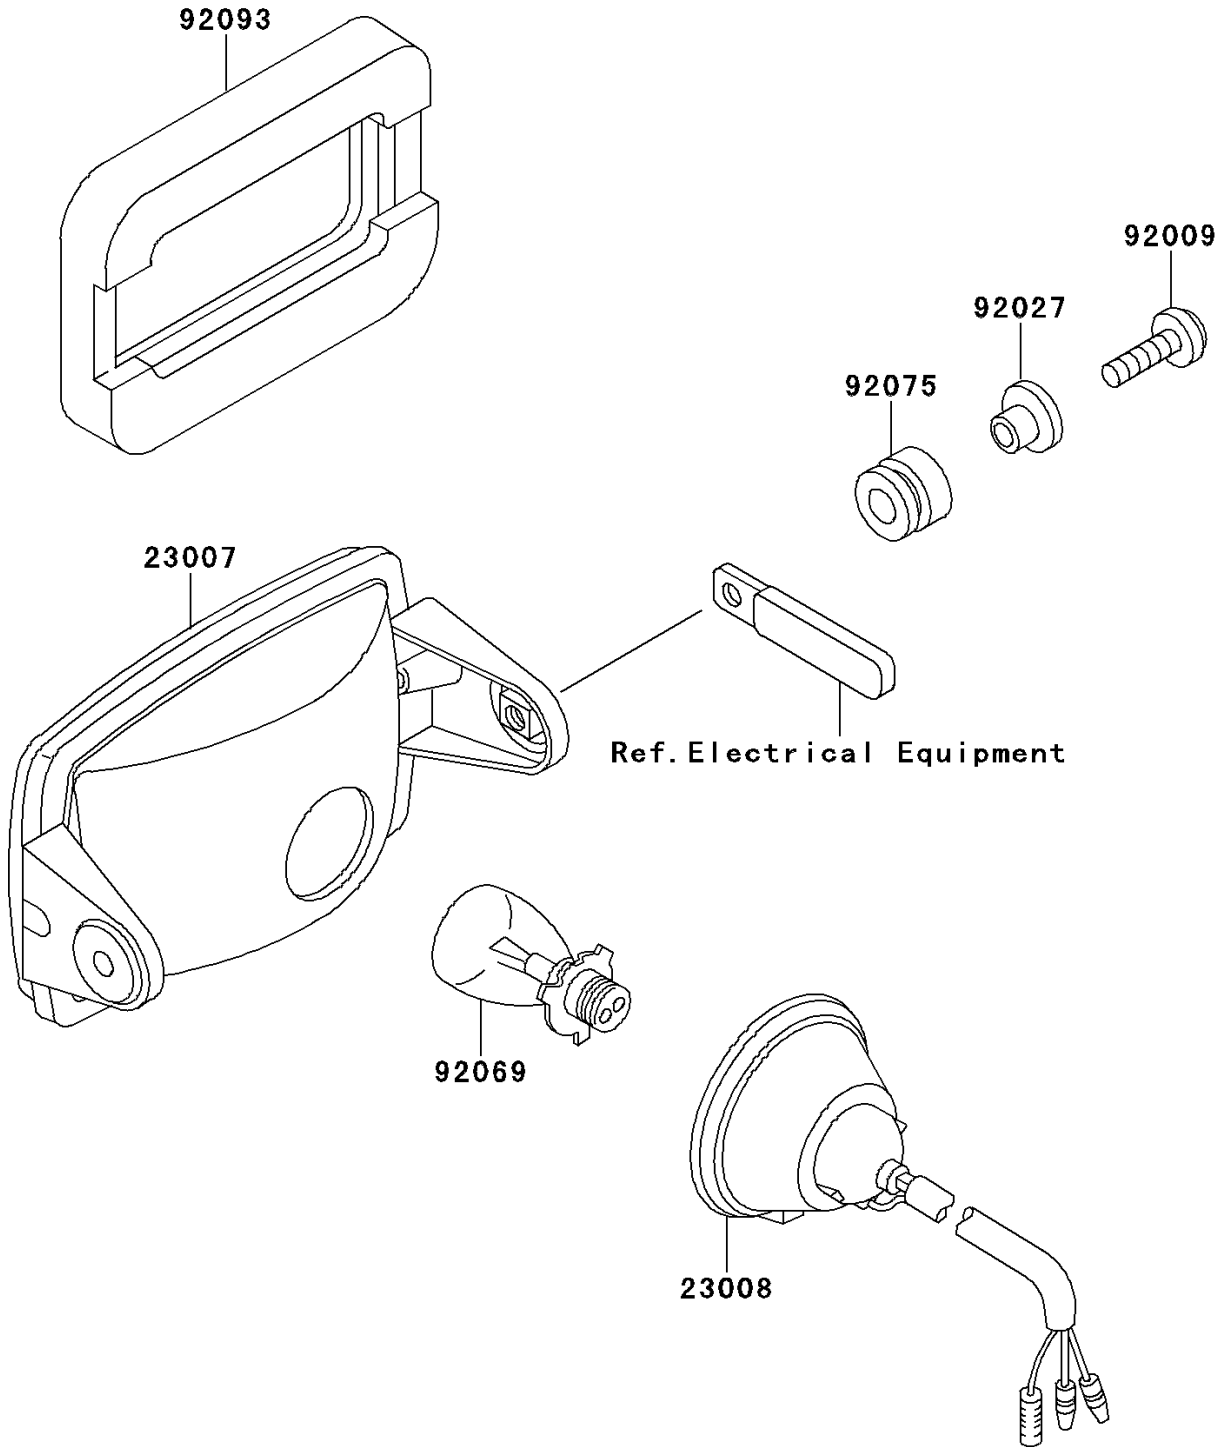

1996 Mojave 250 PARTS DIAGRAM

Headlight(s)

F2710

1996 Mojave 250 PARTS LIST

Headlight(s)

| ITEM NAME | PART NUMBER | QUANTITY |
|-------------------------------------|-------------|----------|
| LENS-COMP,HEAD LAMP (Ref # 23007) | 23007-1183 | 1 |
| SOCKET-ASSY,HEAD LAMP (Ref # 23008) | 23008-1358 | 1 |
| SCREW,6X22,BLACK (Ref # 92009) | 92009-1256 | 2 |
| COLLAR,L=13.1,BLACK (Ref # 92027) | 92027-1450 | 2 |
| BULB,12V 45/45W (Ref # 92069) | 92069-1061 | 1 |
| DAMPER (Ref # 92075) | 92075-1690 | 2 |
| SEAL,HEAD LAMP (Ref # 92093) | 92093-1222 | 1 |