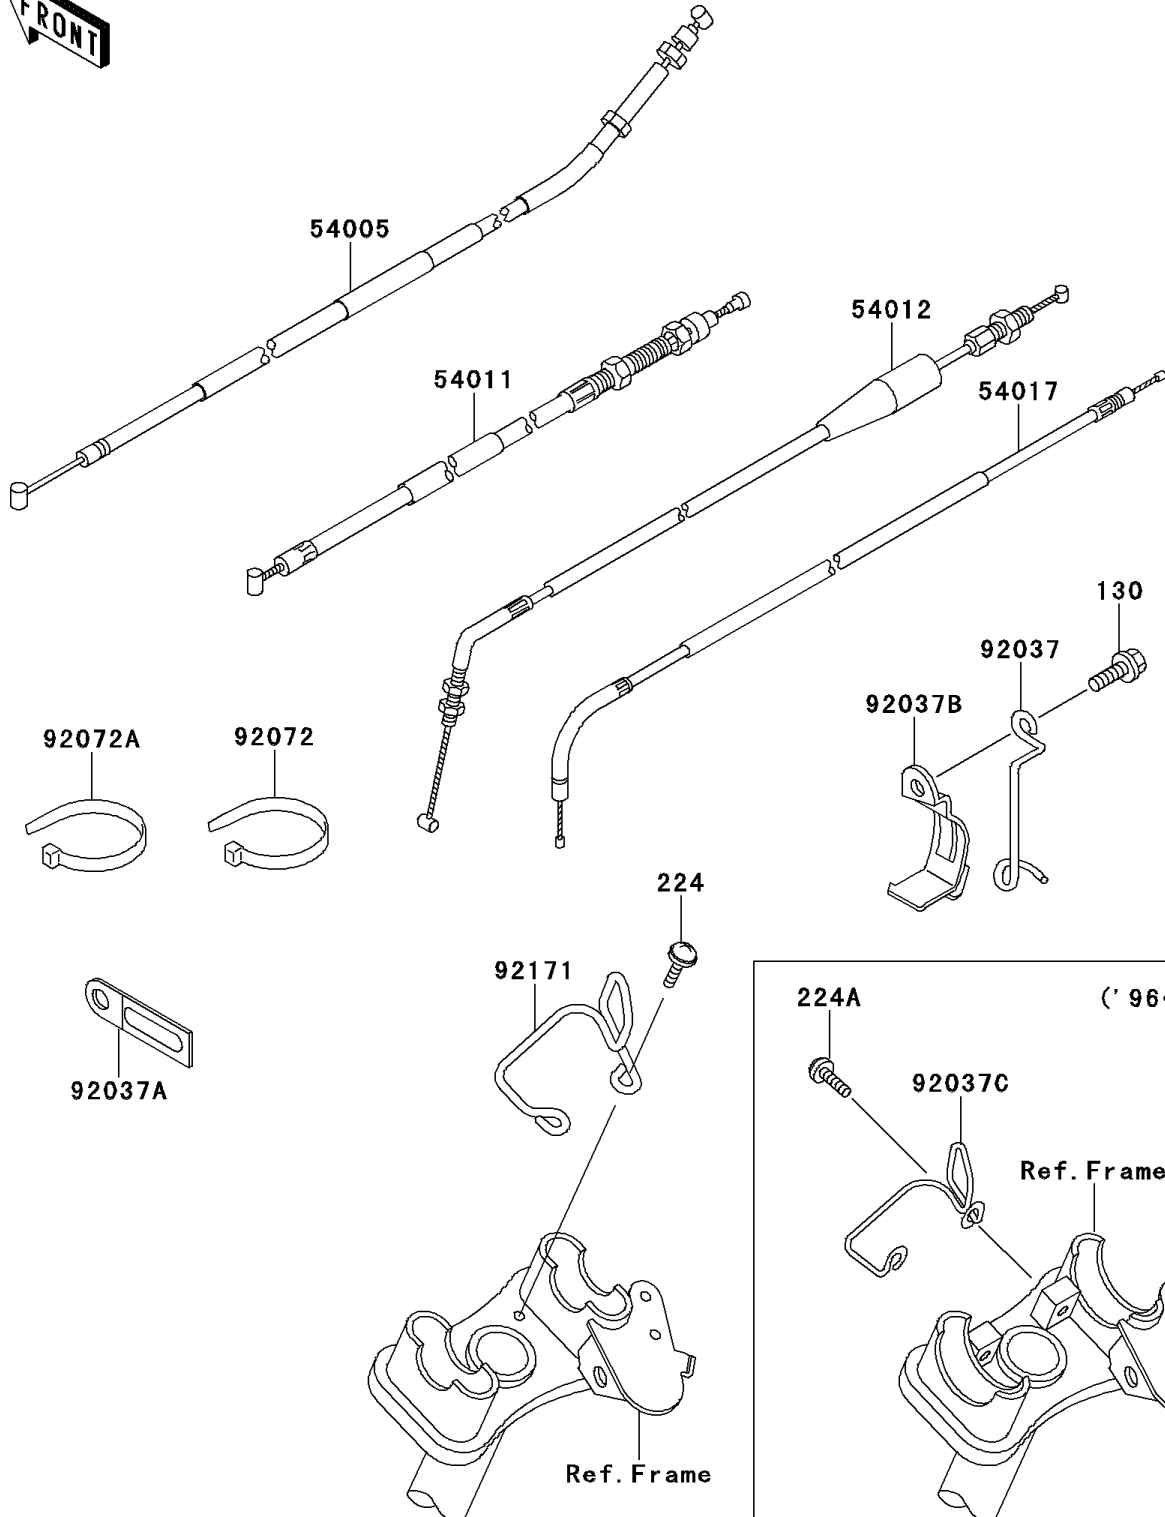

1997 Mojave 250

PARTS DIAGRAM

Cables

F2540

1997 Mojave 250

PARTS LIST

Cables

ITEM NAME	PART NUMBER	QUANTITY
BOLT-FLANGED,6X12 (Ref # 130)	130B0612	1
SCREW-PAN-WP-CROS (Ref # 224A)	224C0614	2
CABLE-BRAKE,PARKING (Ref # 54005)	54005-1131	1
CABLE-CLUTCH (Ref # 54011)	54011-1266	1
CABLE-THROTTLE (Ref # 54012)	54012-1301	1
CABLE-STARTER (Ref # 54017)	54017-1080	1
CLAMP,CABLE (Ref # 92037)	92037-1779	1
CLAMP (Ref # 92037A)	92037-1780	1
CLAMP,CABLE (Ref # 92037B)	92037-1806	1
CLAMP,CABLE (Ref # 92037C)	92037-1819	1
BAND,L=123 (Ref # 92072)	92072-030	1
BAND,L=149 (Ref # 92072A)	92072-031	3