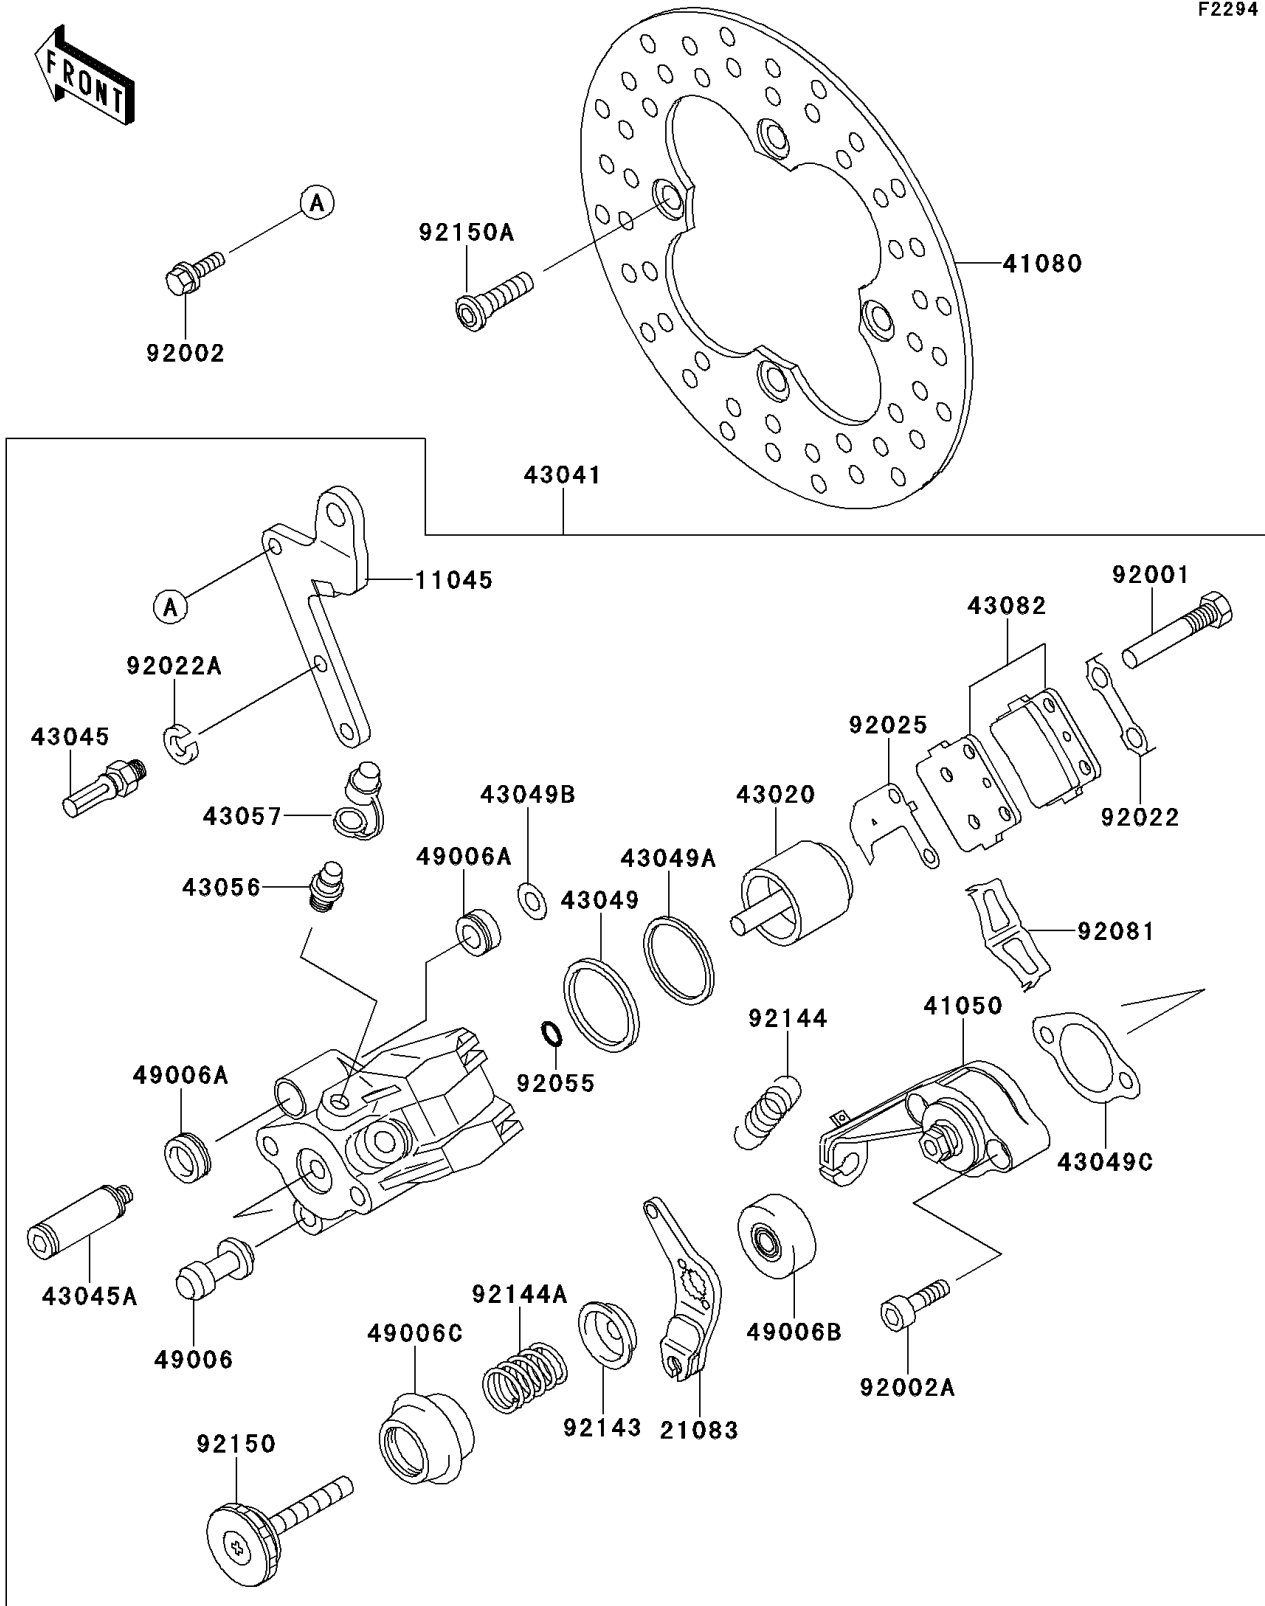

# 1997 Mojave 250 PARTS DIAGRAM

Rear Brake

F2294

# 1997 Mojave 250 PARTS LIST

Rear Brake

ITEM NAME	PART NUMBER	QUANTITY
-----------	-------------	----------