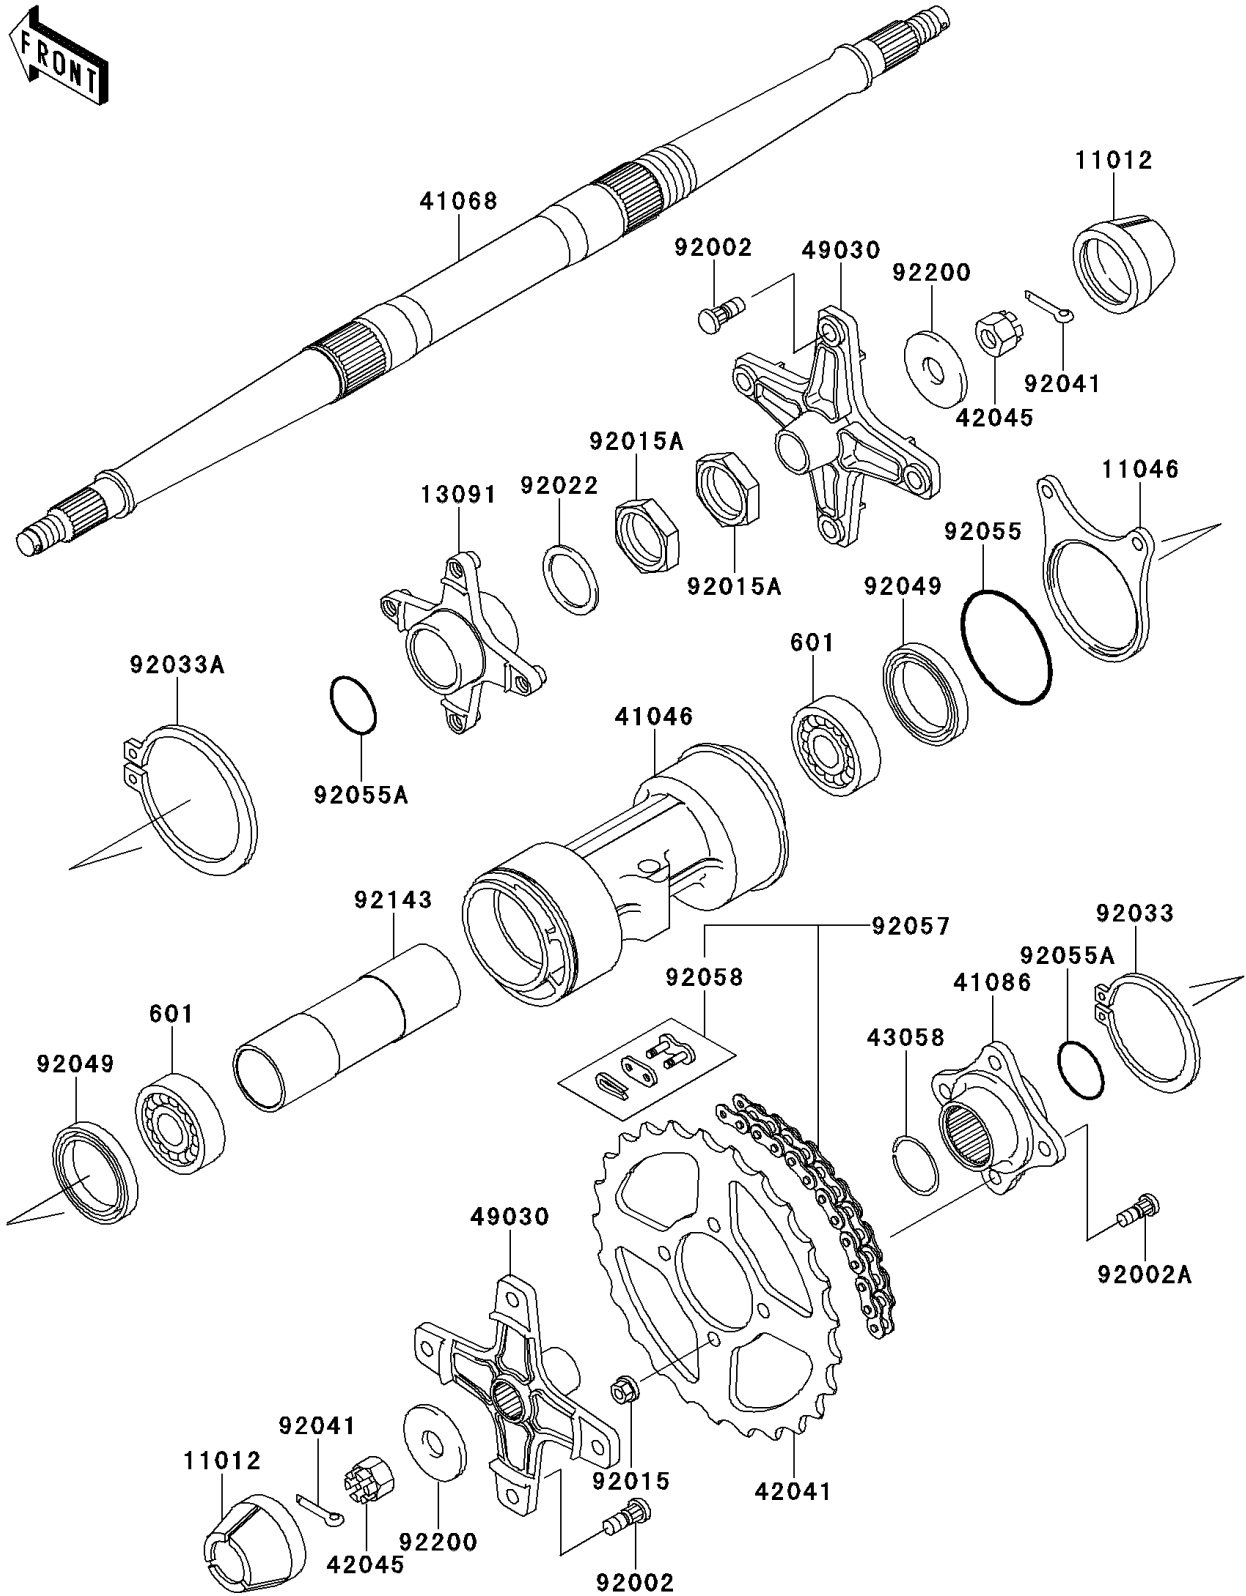

# 1997 Mojave 250 PARTS DIAGRAM

Rear Hub

F2240

# 1997 Mojave 250 PARTS LIST

Rear Hub

ITEM NAME	PART NUMBER	QUANTITY
-----------	-------------	----------