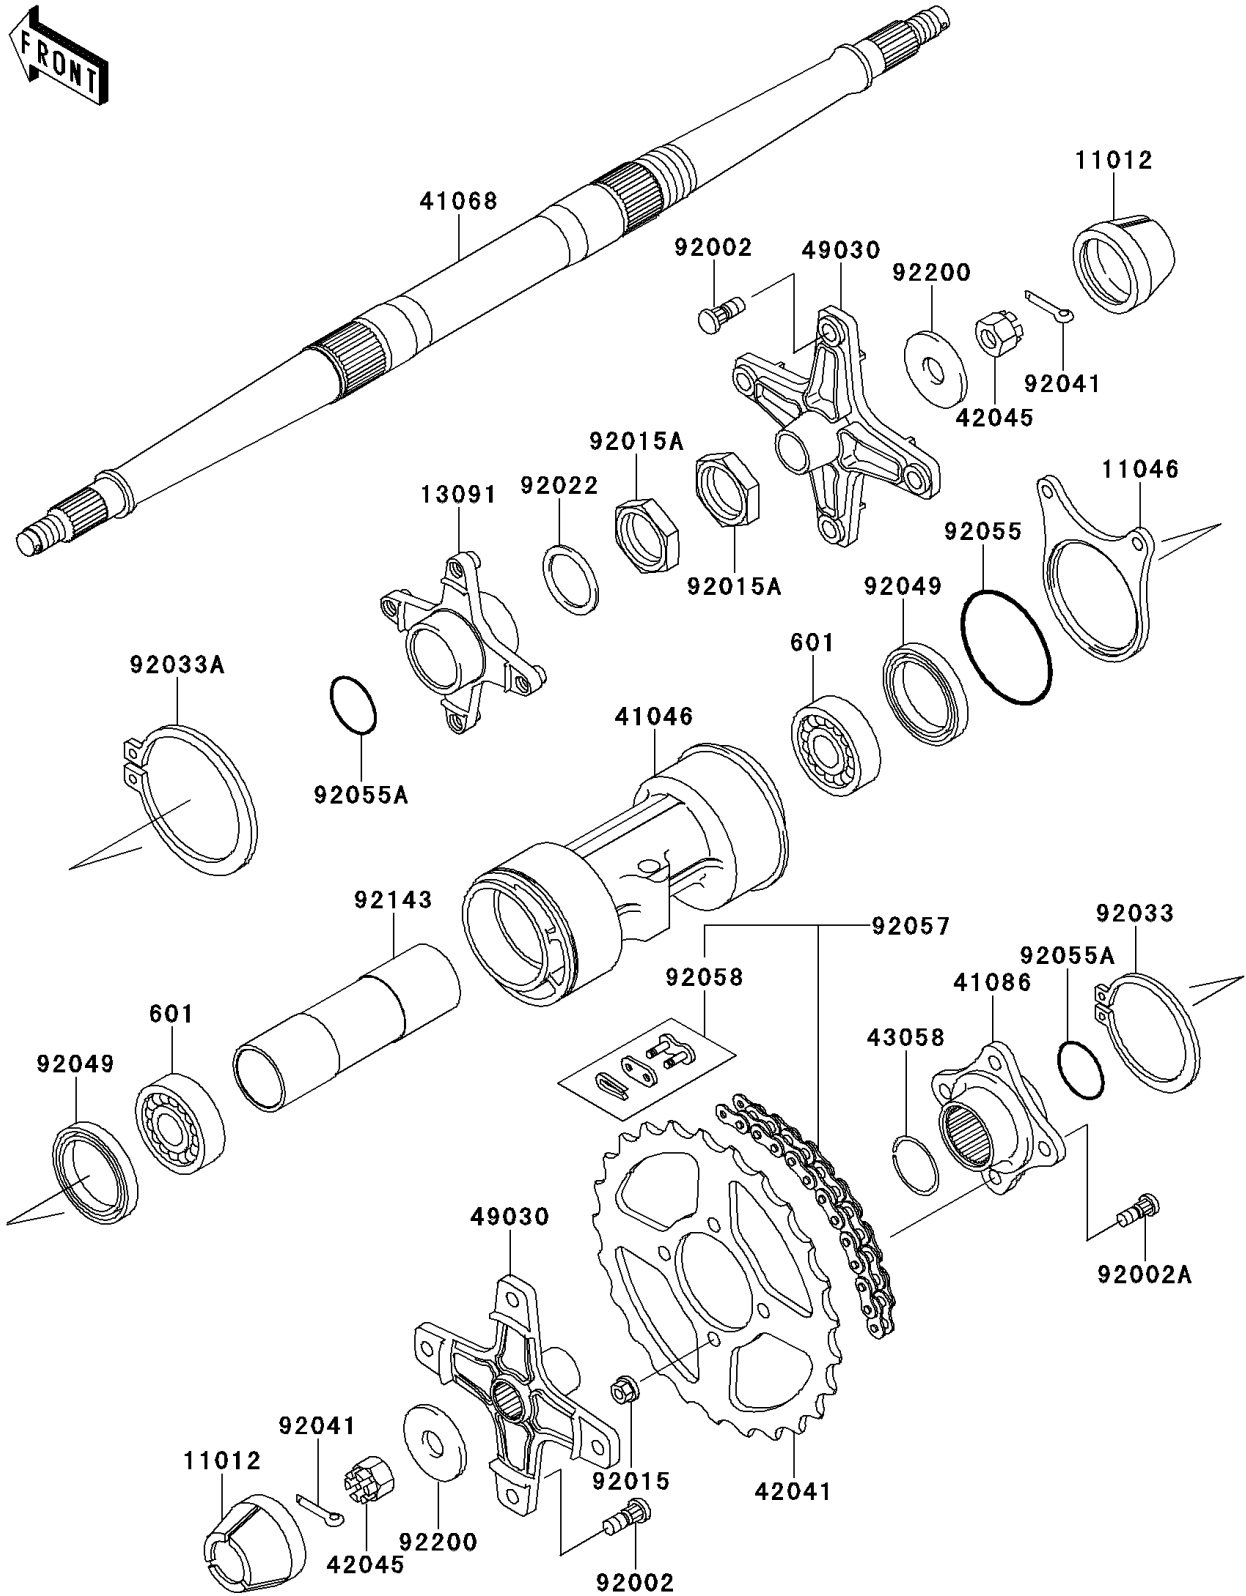

1997 Mojave 250 PARTS DIAGRAM

Rear Hub

F2240

1997 Mojave 250 PARTS LIST

Rear Hub

ITEM NAME	PART NUMBER	QUANTITY
BEARING-BALL,#6008UU (Ref # 601)	601A6008UU	2
CAP,WHEEL (Ref # 11012)	11012-1969	2
BRACKET,CALIPER (Ref # 11046)	11046-1062	1
HOLDER,DISC PLATE (Ref # 13091)	13091-1449	1
HOUSING-BEARING (Ref # 41046)	41046-1086	1
AXLE,RR (Ref # 41068)	41068-1235	1
FLANGE,REAR SPROCKET (Ref # 41086)	41086-1070	1
SPROCKET-HUB,43T (Ref # 42041)	42041-1433	1
NUT,CASTLE,18MM (Ref # 42045)	42045-018	2
RING,SNAP (Ref # 43058)	43058-1060	1
HUB,RR (Ref # 49030)	49030-1078	2
BOLT,10X30 (Ref # 92002)	92002-1388	8
BOLT,10MM (Ref # 92002A)	92002-1459	4
NUT,FLANGED,10MM (Ref # 92015)	92015-1335	4
NUT,LOCK,37MM (Ref # 92015A)	92015-1545	2
WASHER,37.5X48X2.3 (Ref # 92022)	92022-1746	1
RING-SNAP,95MM (Ref # 92033)	92033-1216	1
RING-SNAP,75MM (Ref # 92033A)	92033-1217	1
COTTER,4.0X35 (Ref # 92041)	92041-1053	2
SEAL-OIL (Ref # 92049)	92049-1237	2
RING-O,76MM (Ref # 92055)	92055-1213	1
RING-O,38MM (Ref # 92055A)	92055-1317	2
CHAIN,DRIVE,EK520SR-O2X90L (Ref # 92057)	92057-1254	1
JOINT-CHAIN (Ref # 92058)	92058-1060	1
COLLAR,L=159 (Ref # 92143)	92143-1036	1
WASHER,18.5X52X4.5 (Ref # 92200)	92200-1474	2