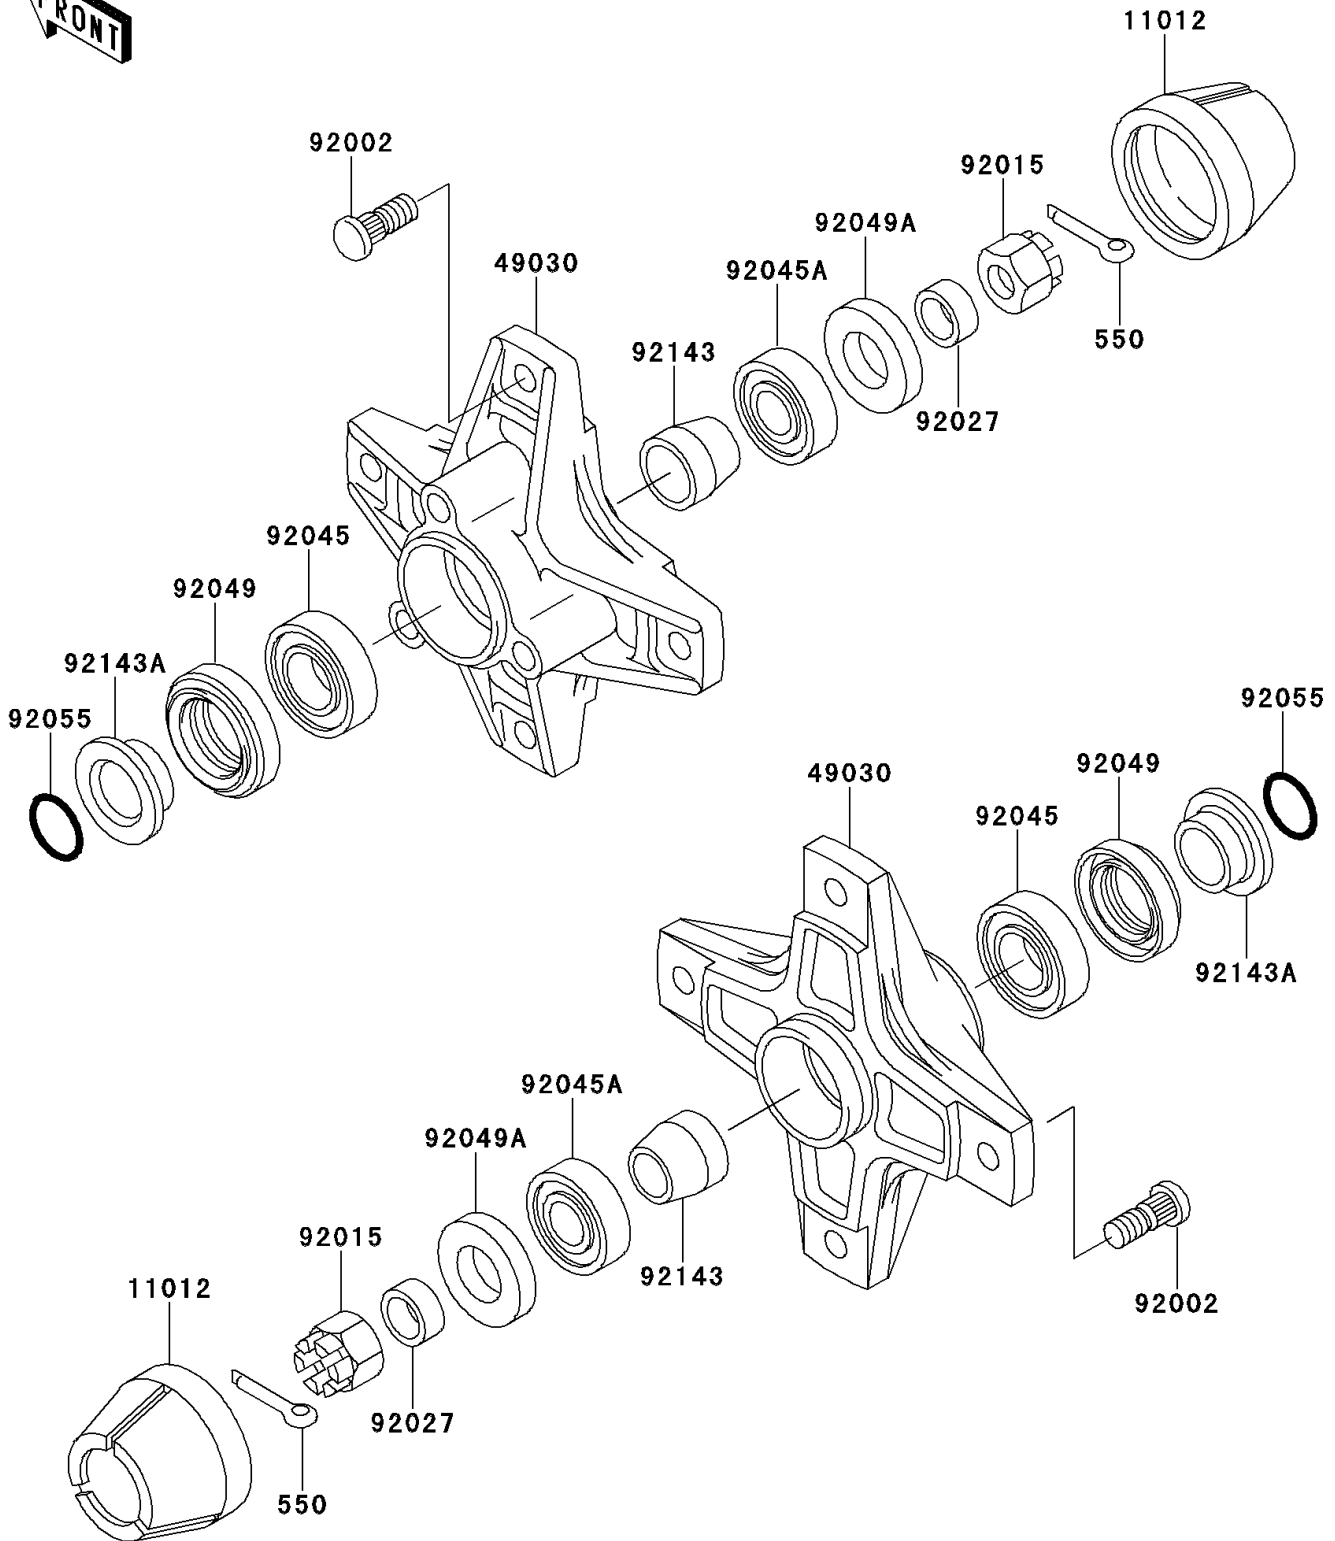

# 1997 Mojave 250 PARTS DIAGRAM

Front Hub

F2230

# 1997 Mojave 250 PARTS LIST

## Front Hub

ITEM NAME	PART NUMBER	QUANTITY
PIN-COTTER,4.0X30 (Ref # 550)	550D4030	2
CAP,WHEEL (Ref # 11012)	11012-1969	2
HUB,FR (Ref # 49030)	49030-1084	2
BOLT,10X30 (Ref # 92002)	92002-1388	8
NUT,CASTLE,16MM (Ref # 92015)	92015-1947	2
COLLAR,16.0X22X9.5 (Ref # 92027)	92027-1815	2
BEARING-BALL,60/222RS (Ref # 92045)	92045-1170	2
BEARING-BALL,6203DDU2 AV2S (Ref # 92045A)	92045-1228	2
SEAL-OIL,SDD4 28 44 8 (Ref # 92049)	92049-1260	2
SEAL-OIL (Ref # 92049A)	92049-1318	2
RING-O,21.5MM (Ref # 92055)	92055-1293	2
COLLAR,L=25 (Ref # 92143)	92143-1007	2
COLLAR,L=14.1 (Ref # 92143A)	92143-1008	2