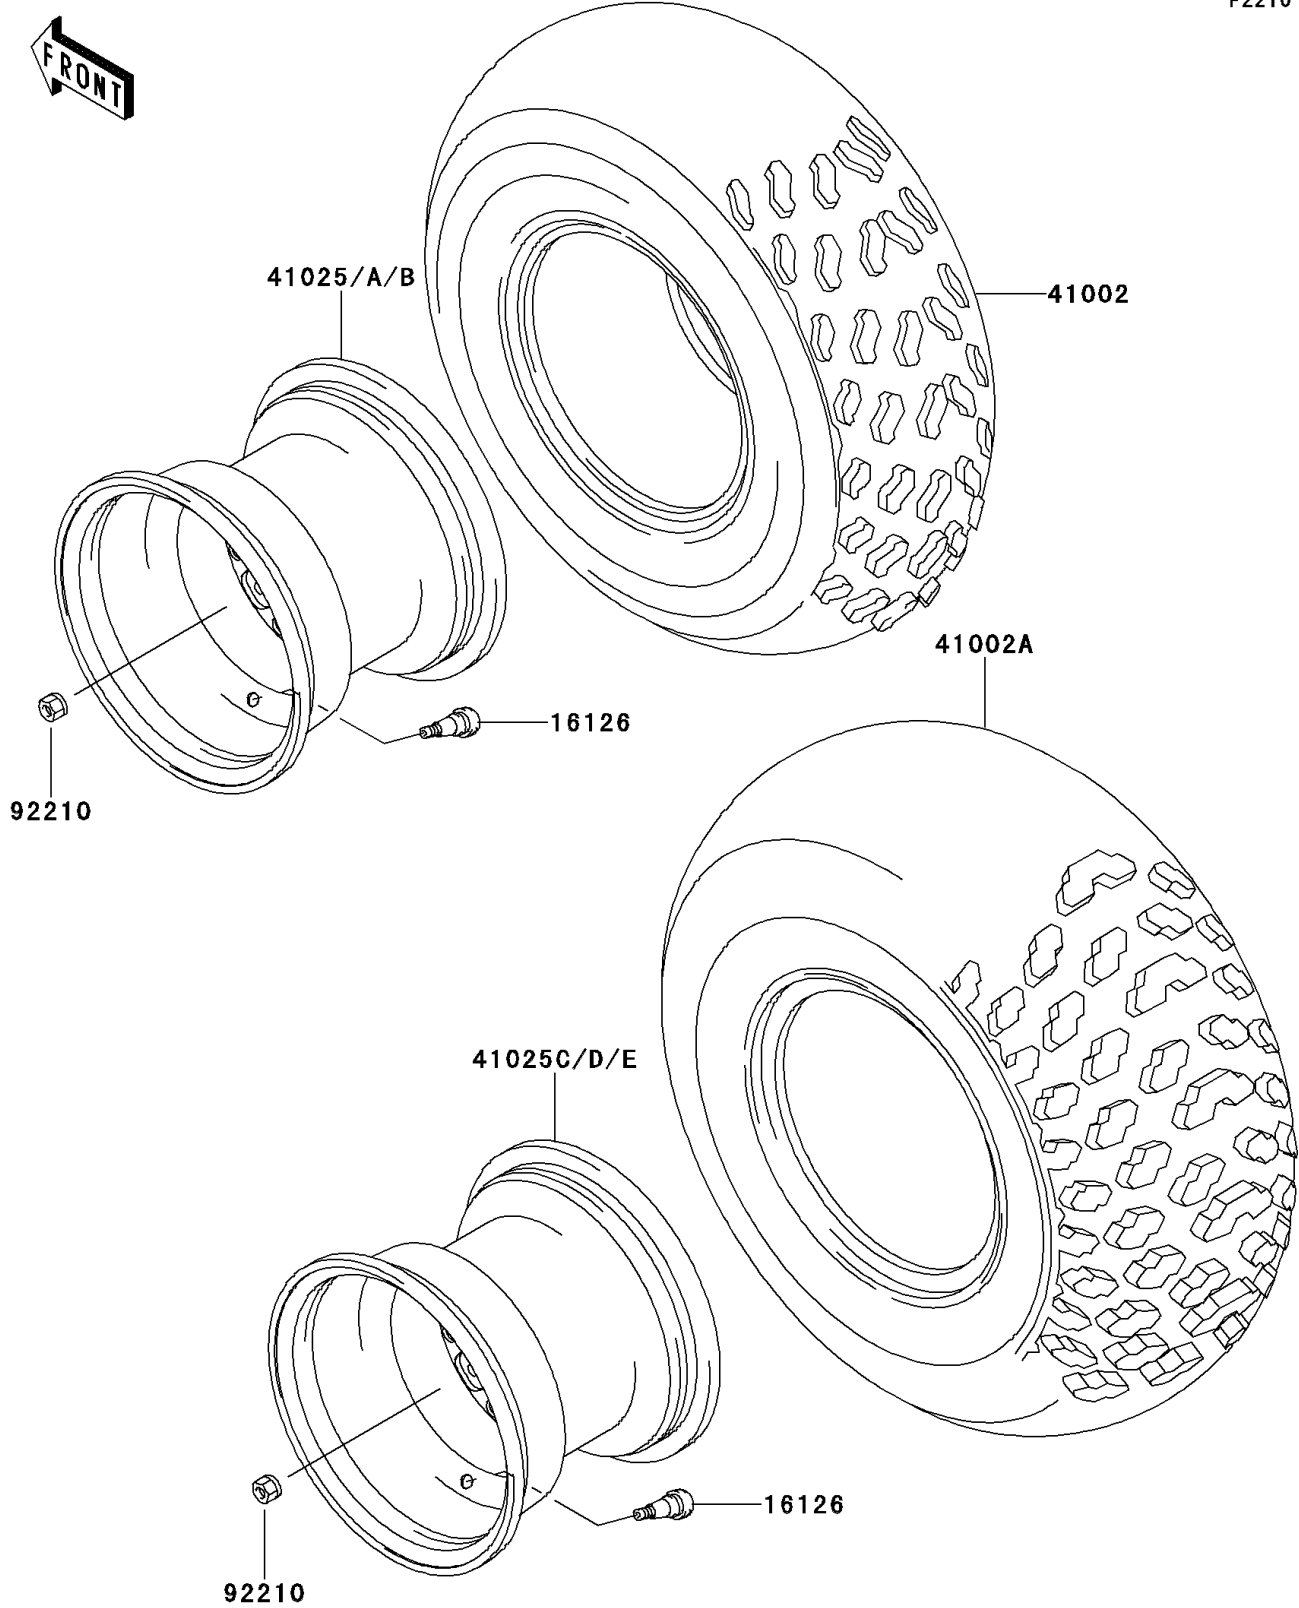

2000 Mojave 250 PARTS DIAGRAM

Wheels/Tires

F2210

2000 Mojave 250 PARTS LIST

Wheels/Tires

ITEM NAME	PART NUMBER	QUANTITY
-----------	-------------	----------