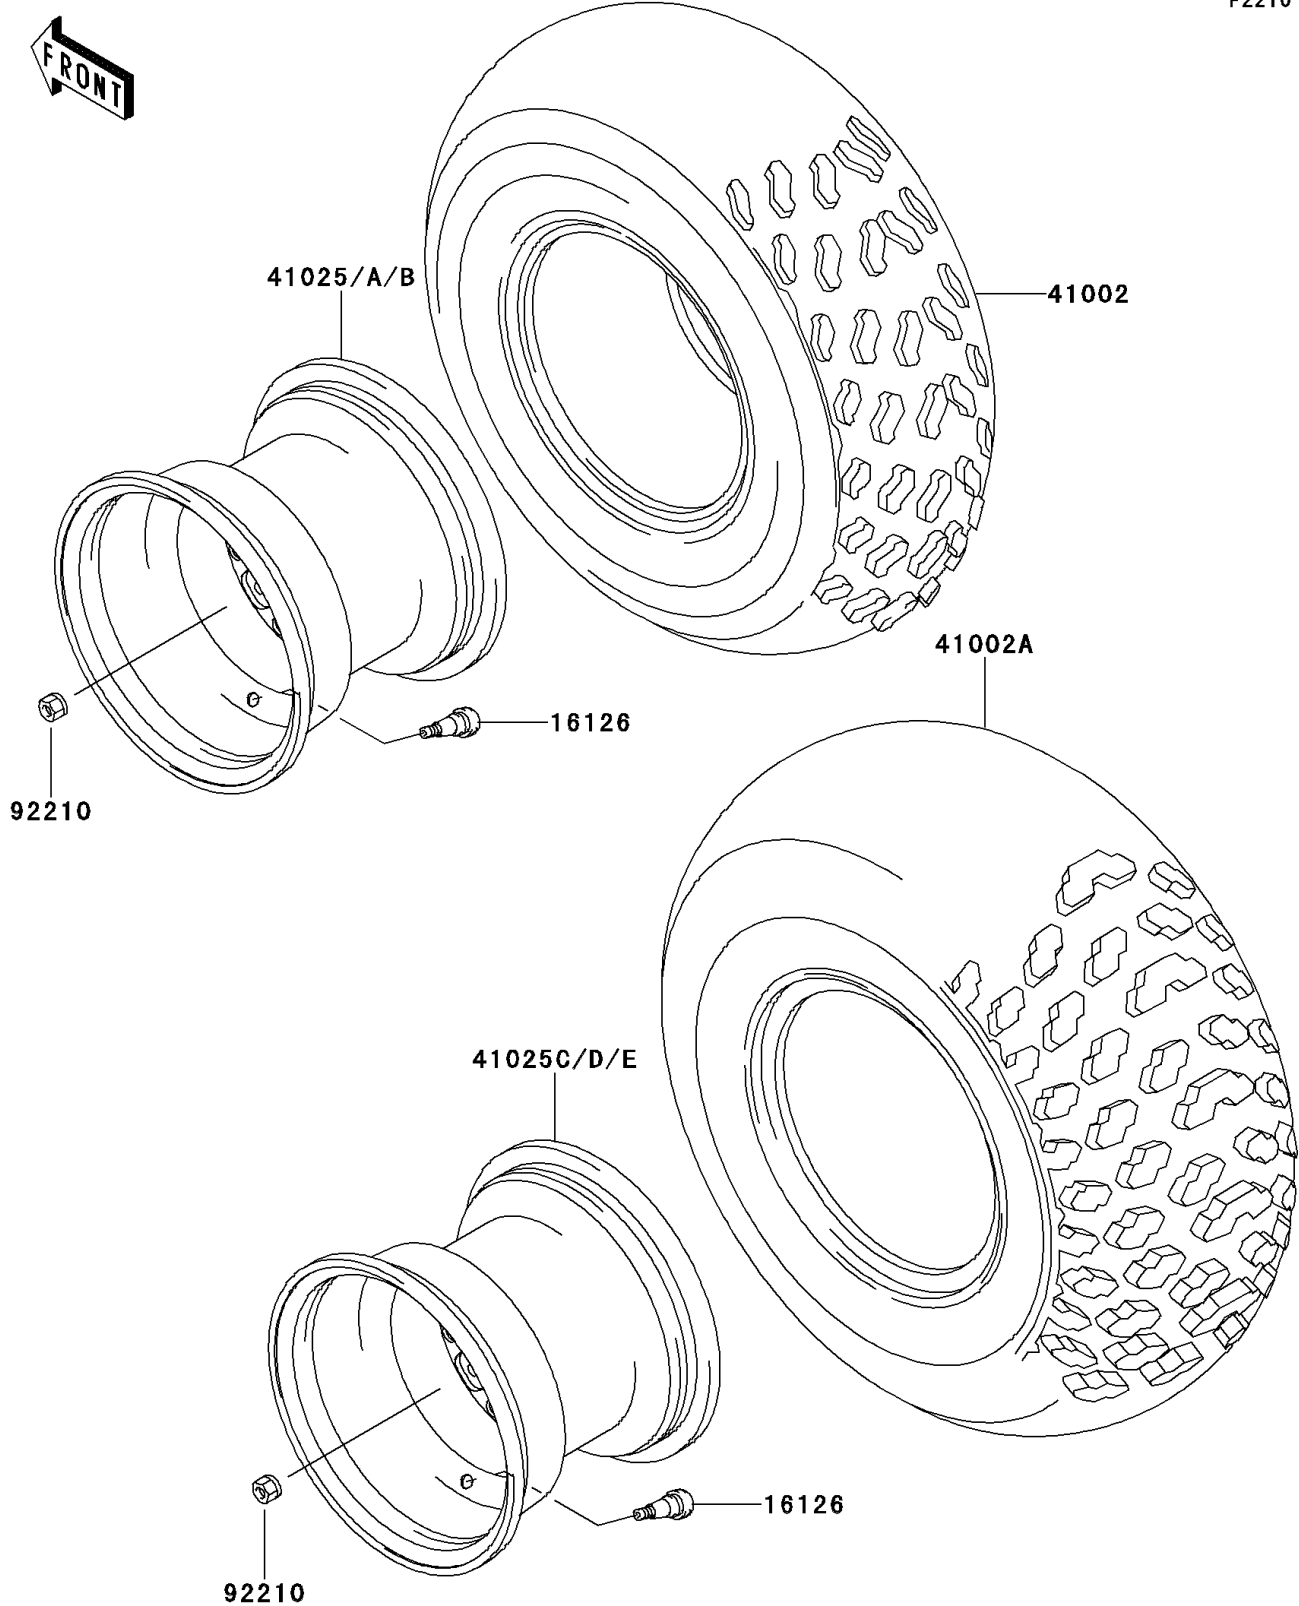

# 1999 Mojave 250 PARTS DIAGRAM

Wheels/Tires

F2210

# 1999 Mojave 250 PARTS LIST

## Wheels/Tires

ITEM NAME	PART NUMBER	QUANTITY
VALVE (Ref # 16126)	16126-4001	4
TIRE,FR,21X7.00-10,KT846(D) (Ref # 41002)	41002-1588	2
TIRE,RR,AT22X10-10,KT847M(D) (Ref # 41002A)	41002-1671	2
RIM,FR,10X5.5,F.RED (Ref # 41025)	41025-1150-X4	2
RIM,RR,10X8.5,F.RED (Ref # 41025C)	41025-1151-X4	2
NUT,LOCK,10MM (Ref # 92210)	92210-1204	16