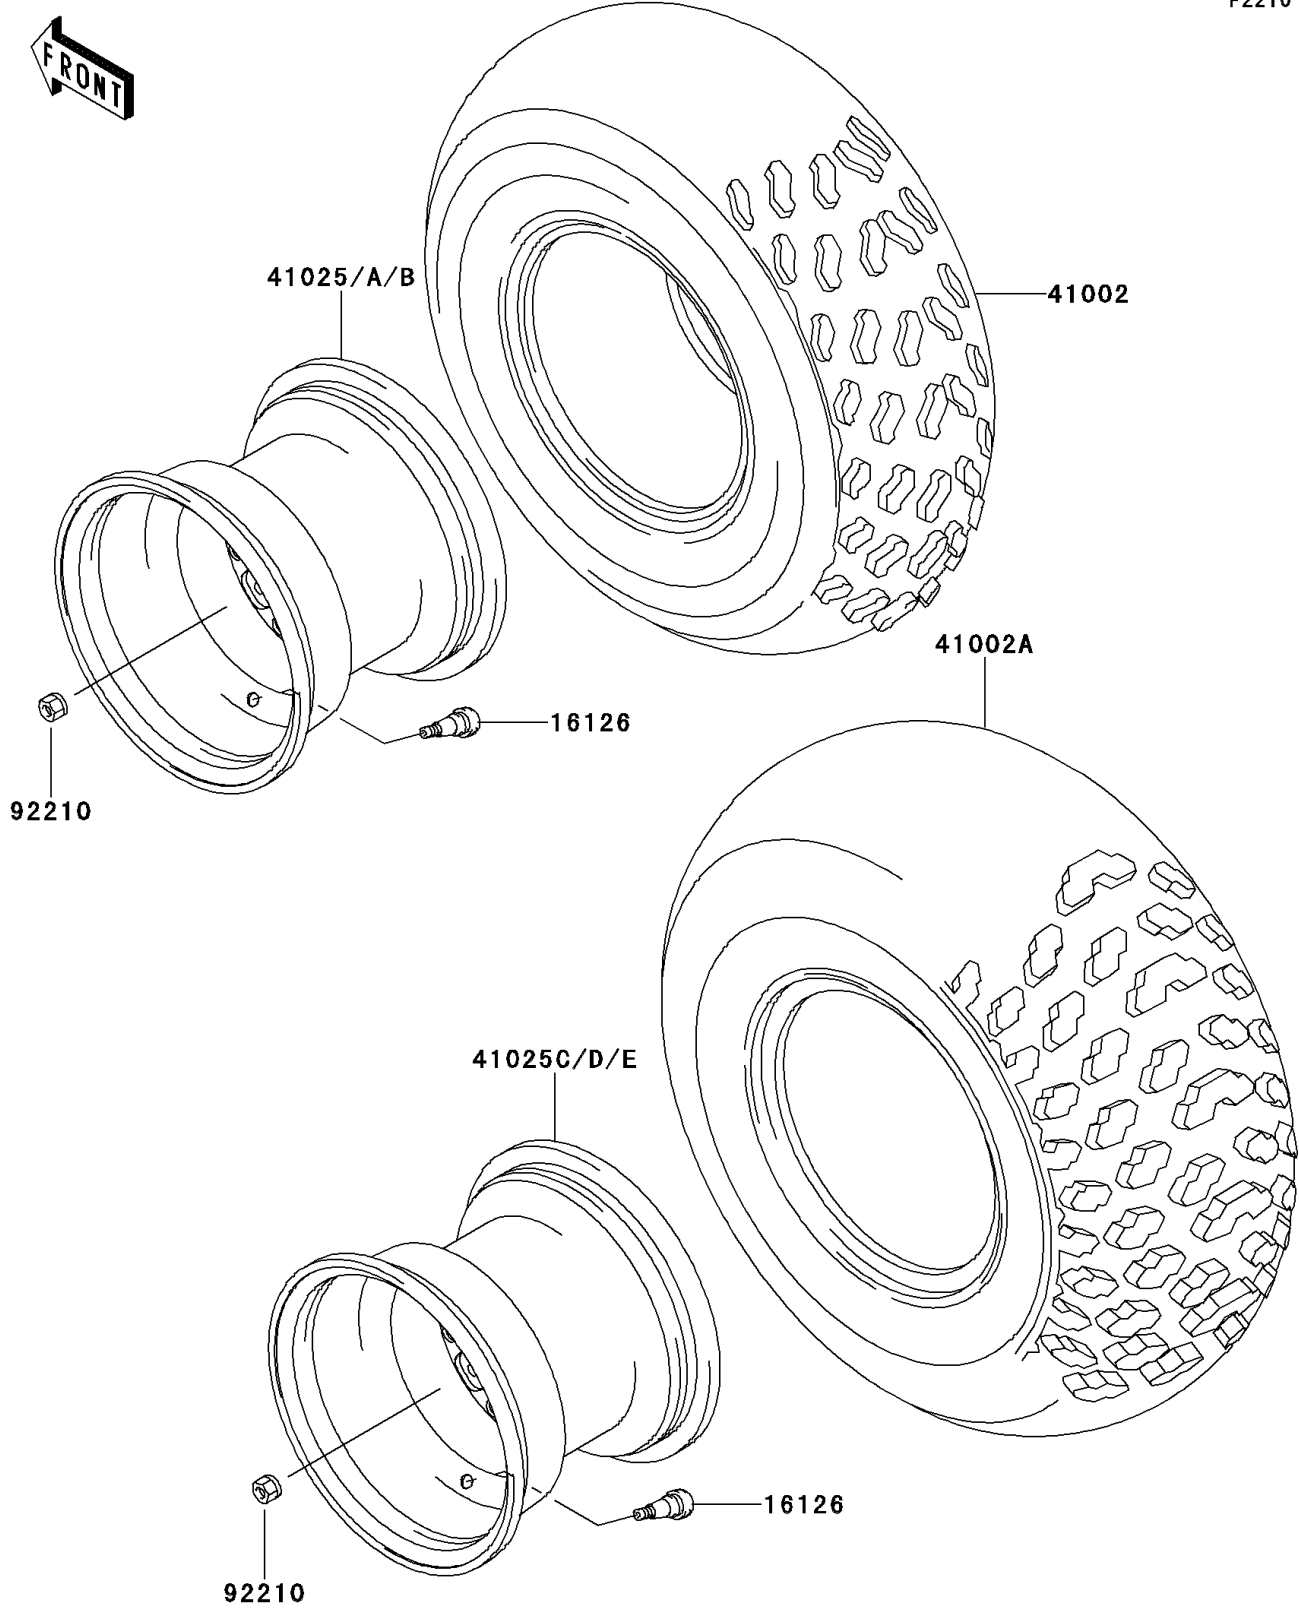

# 1999 Mojave 250 PARTS DIAGRAM

Wheels/Tires

F2210

# 1999 Mojave 250 PARTS LIST

## Wheels/Tires

ITEM NAME	PART NUMBER	QUANTITY
VALVE (Ref # 16126)	16126-4001	4
TIRE,FR,21X7.00-10,KT846(D) (Ref # 41002)	41002-1588	2
TIRE,RR,AT22X10-10,KT847M(D) (Ref # 41002A)	41002-1671	2
RIM,FR,10X5.5,F.RED (Ref # 41025)	41025-1150-X4	2
RIM,RR,10X8.5,F.RED (Ref # 41025C)	41025-1151-X4	2
NUT,LOCK,10MM (Ref # 92210)	92210-1204	16