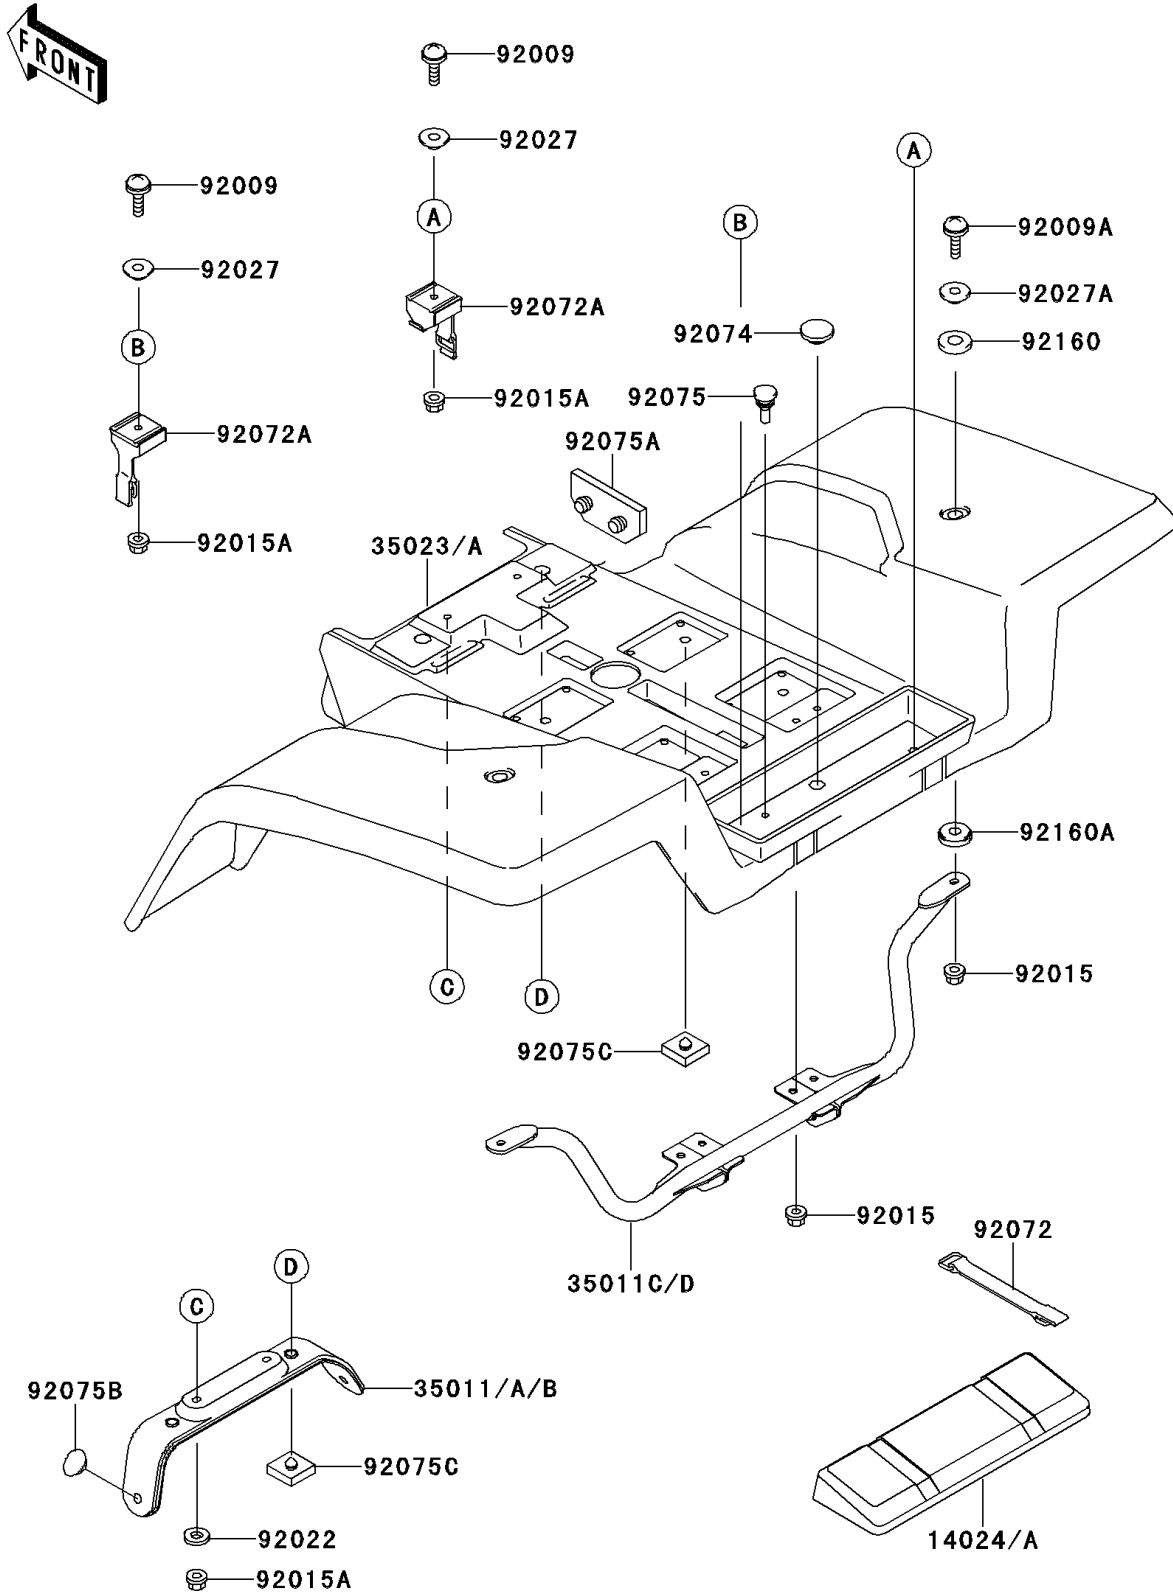

2000 Mojave 250 PARTS DIAGRAM

Rear Fender(s)

F2172

2000 Mojave 250 PARTS LIST

Rear Fender(s)

ITEM NAME	PART NUMBER	QUANTITY
COVER,REAR FENDER,L.GREEN (Ref # 14024A)	14024-1283-6W	1
STAY,REAR FENDER,FR,L.GREEN (Ref # 35011)	35011-1644-CC	1
STAY,REAR FENDER,RR,L.GREEN (Ref # 35011C)	35011-1698-CC	1
FENDER-REAR,L.GREEN (Ref # 35023A)	35023-1167-6W	1
SCREW,6X14 (Ref # 92009)	92009-1288	2
SCREW,6X25 (Ref # 92009A)	92009-1465	2
NUT,FLANGED,6MM,BLACK (Ref # 92015)	92015-1233	6
NUT,LOCK,FLANGED,6MM (Ref # 92015A)	92015-1339	4
WASHER,6.5X20X1.6 (Ref # 92022)	92022-1804	2
COLLAR,L=5.1 (Ref # 92027)	92027-1260	2
COLLAR (Ref # 92027A)	92027-1767	2
BAND,L=150 (Ref # 92072)	92072-1203	2
BAND (Ref # 92072A)	92072-1215	2
PLUG,11X3.2 (Ref # 92074)	92074-038	1
DAMPER (Ref # 92075)	92075-1808	2
DAMPER (Ref # 92075A)	92075-1860	1
DAMPER (Ref # 92075B)	92075-1861	2
DAMPER (Ref # 92075C)	92075-1882	6
DAMPER (Ref # 92160)	92160-1011	2
DAMPER (Ref # 92160A)	92160-1017	2