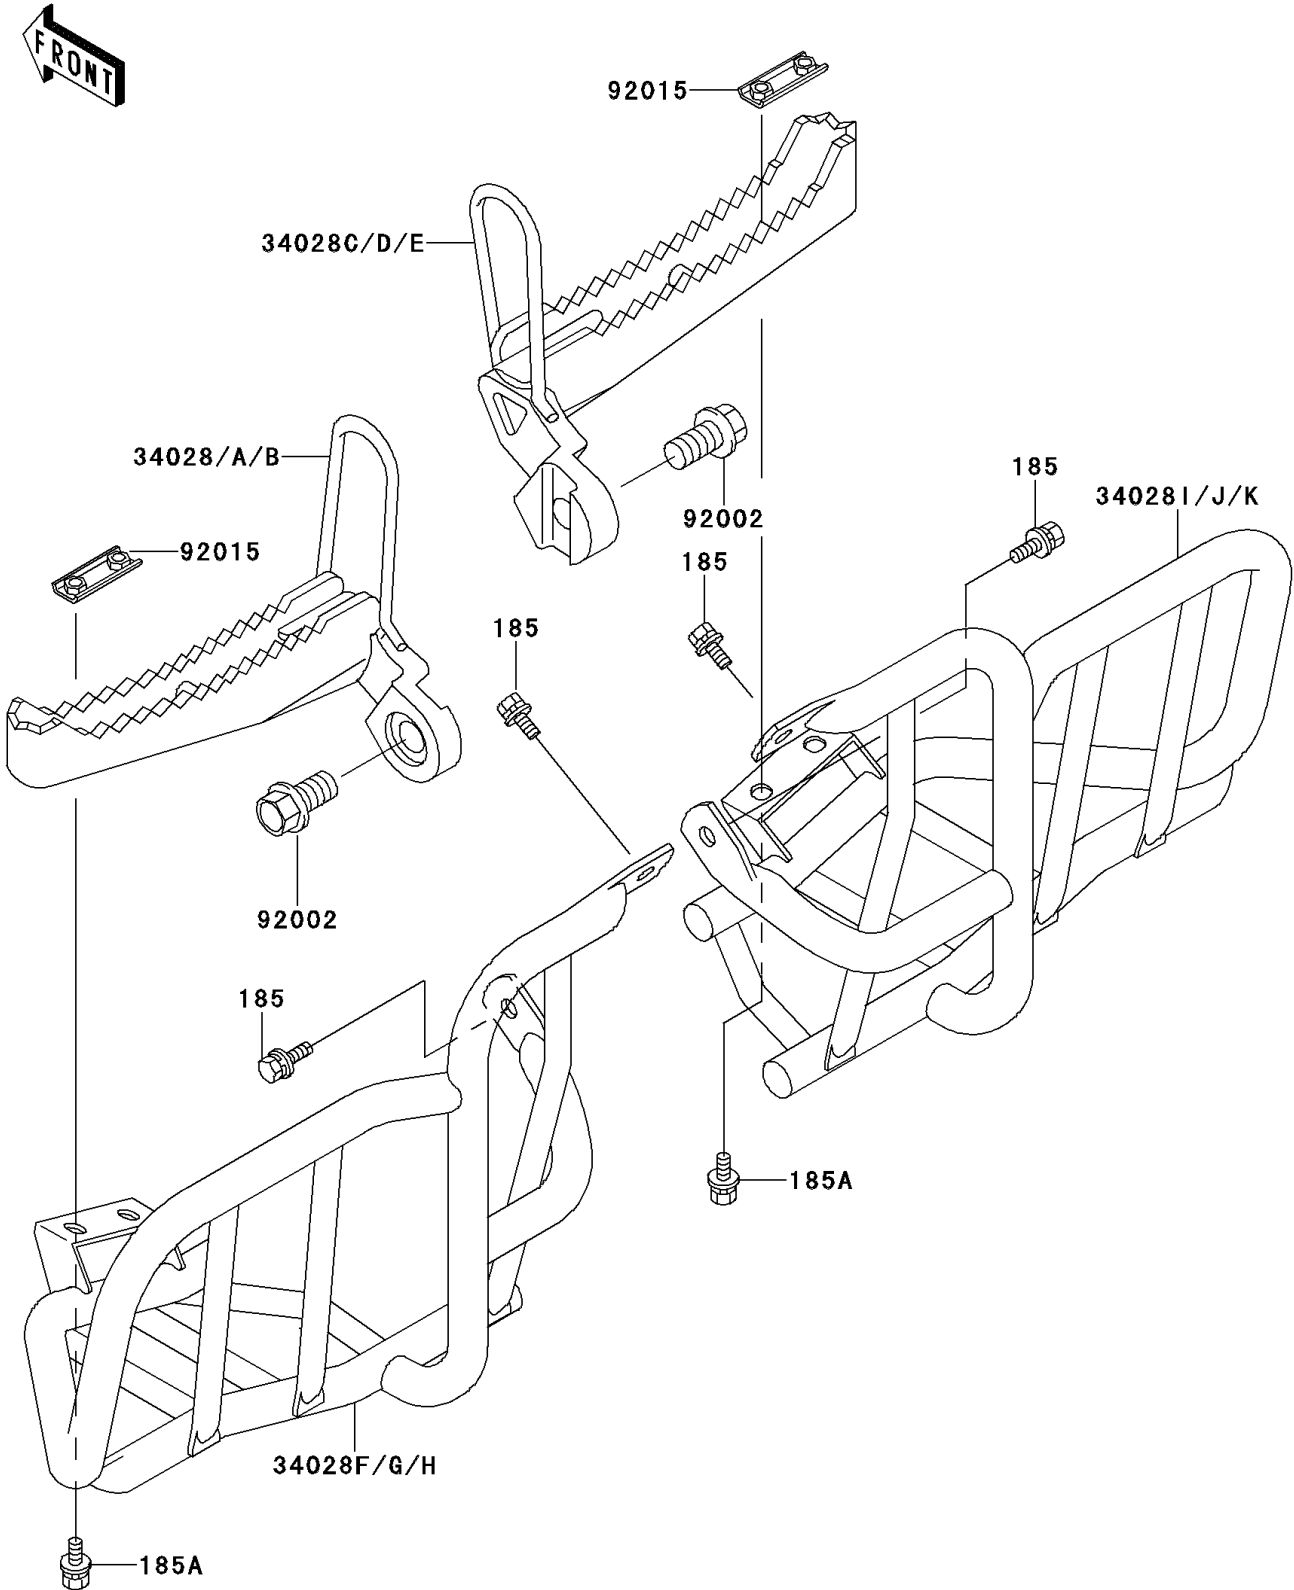

# 2000 Mojave 250 PARTS DIAGRAM

Footrests

F2160

## 2000 Mojave 250 PARTS LIST

### Footrests

ITEM NAME	PART NUMBER	QUANTITY
BOLT-UPSET-WSP-SMALL (Ref # 185)	185J0818	4
BOLT-UPSET-WSP-SMALL,8X20 (Ref # 185A)	185J0820	4
STEP,LH,P.C.GRAY (Ref # 34028B)	34028-1366-CQ	1
STEP,RH,P.C.GRAY (Ref # 34028E)	34028-1367-CQ	1
STEP,FOOT BOARD,LH,P.C.GRAY (Ref # 34028H)	34028-1397-CQ	1
STEP,FOOT BOARD,RH,P.C.GRAY (Ref # 34028K)	34028-1398-CQ	1
BOLT,FLANGED,14X25 (Ref # 92002)	92002-1767	2
NUT (Ref # 92015)	92015-1732	2