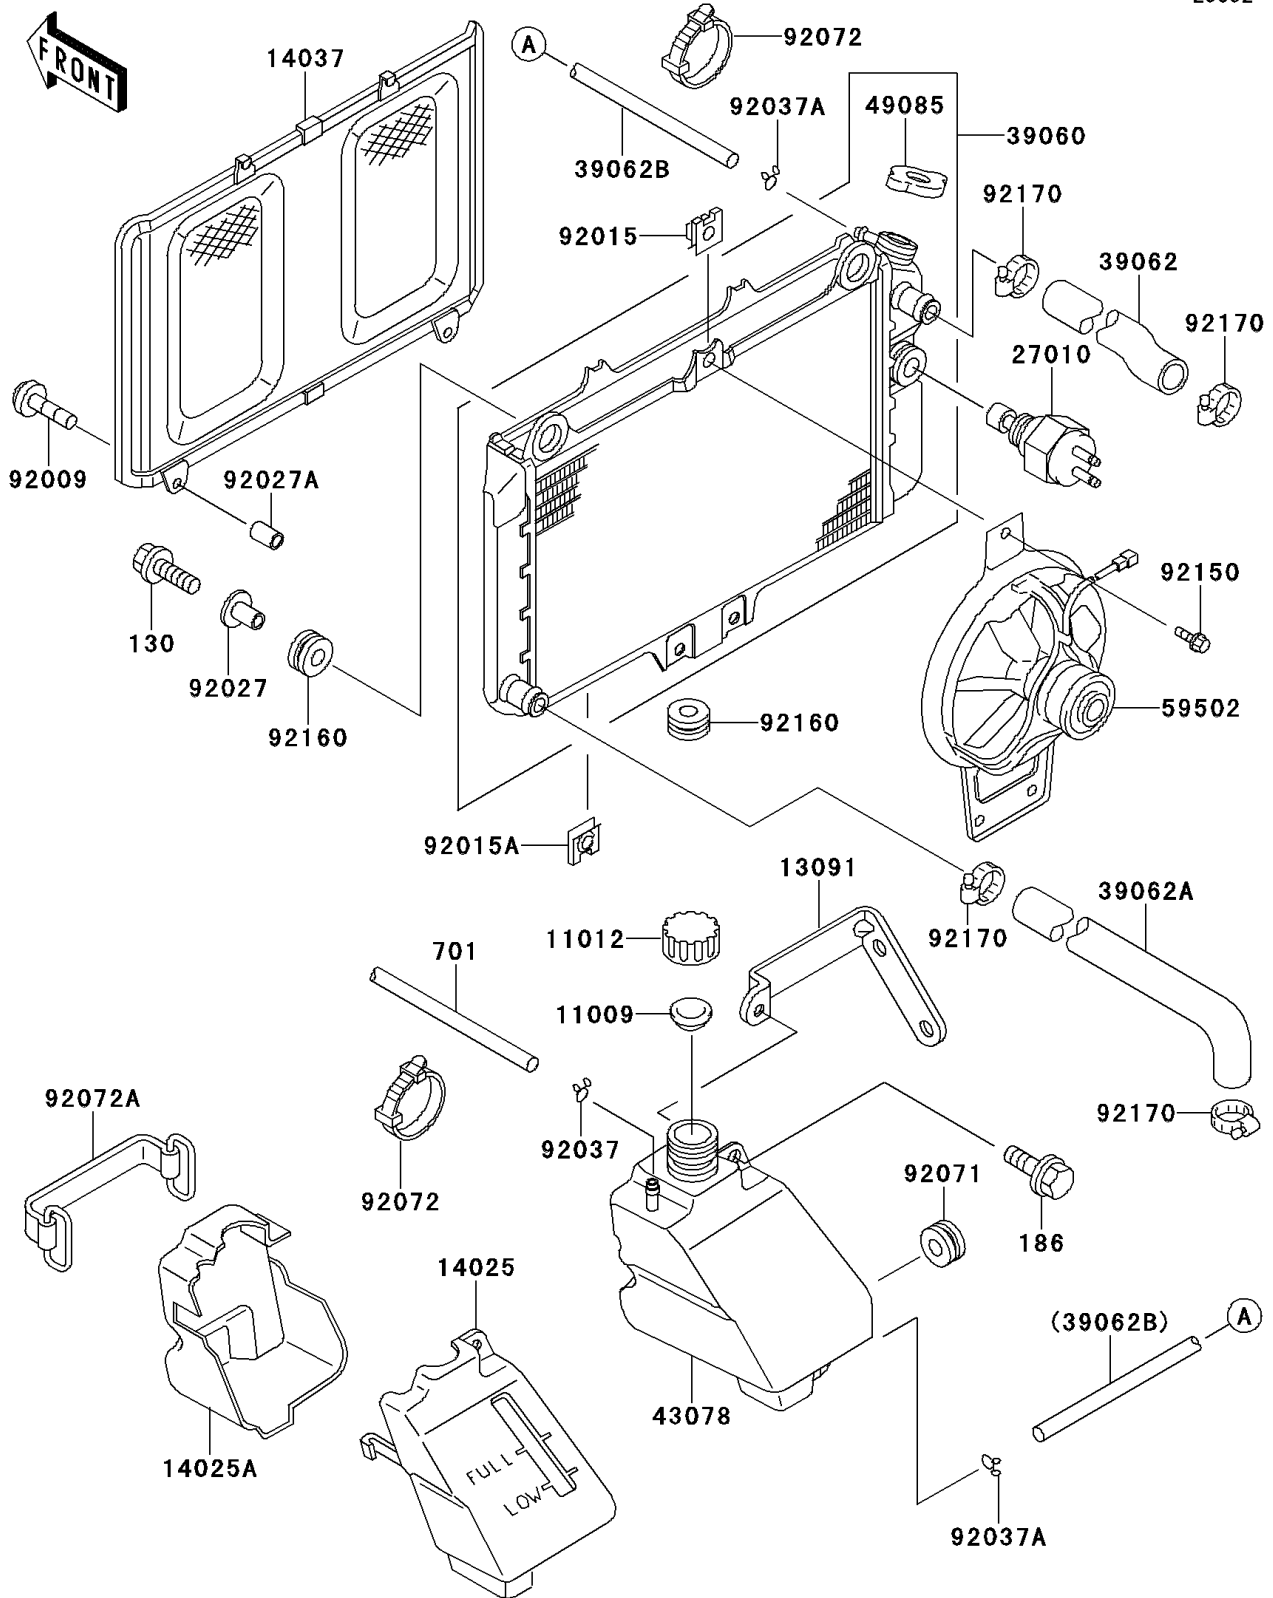

2000 Mojave 250 PARTS DIAGRAM

Radiator

E3032