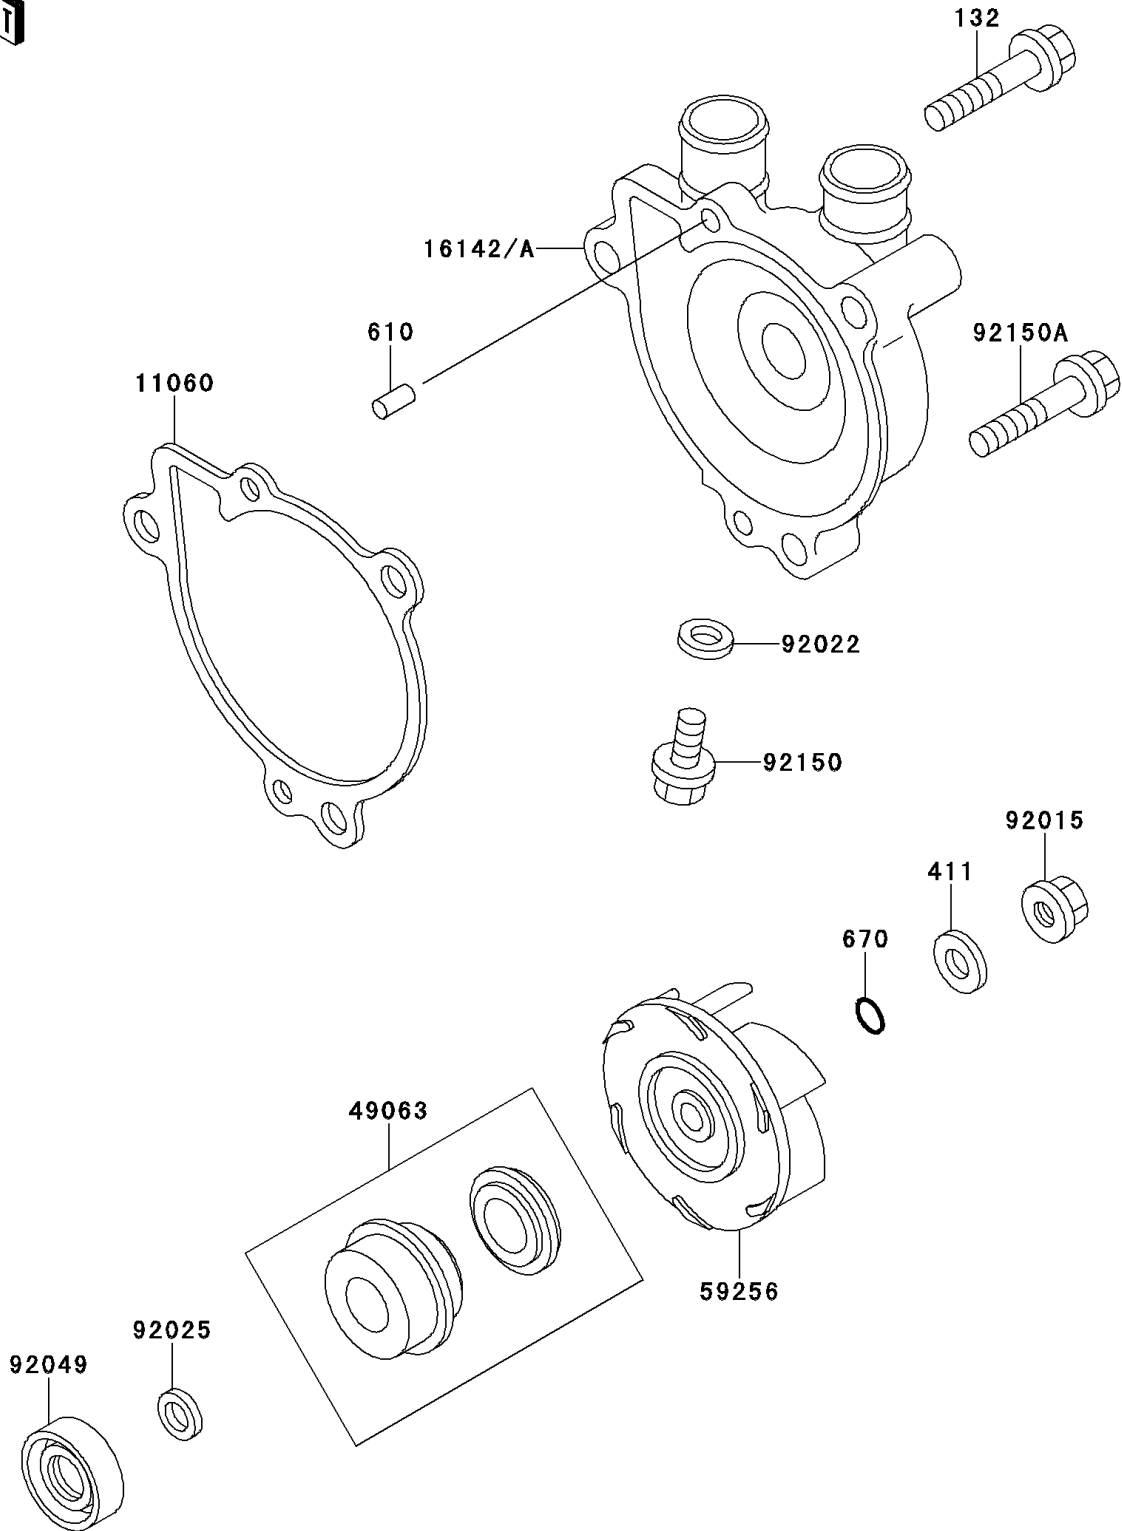

2000 Mojave 250 PARTS DIAGRAM

Water Pump

E3031

2000 Mojave 250 PARTS LIST

Water Pump

ITEM NAME	PART NUMBER	QUANTITY
-----------	-------------	----------