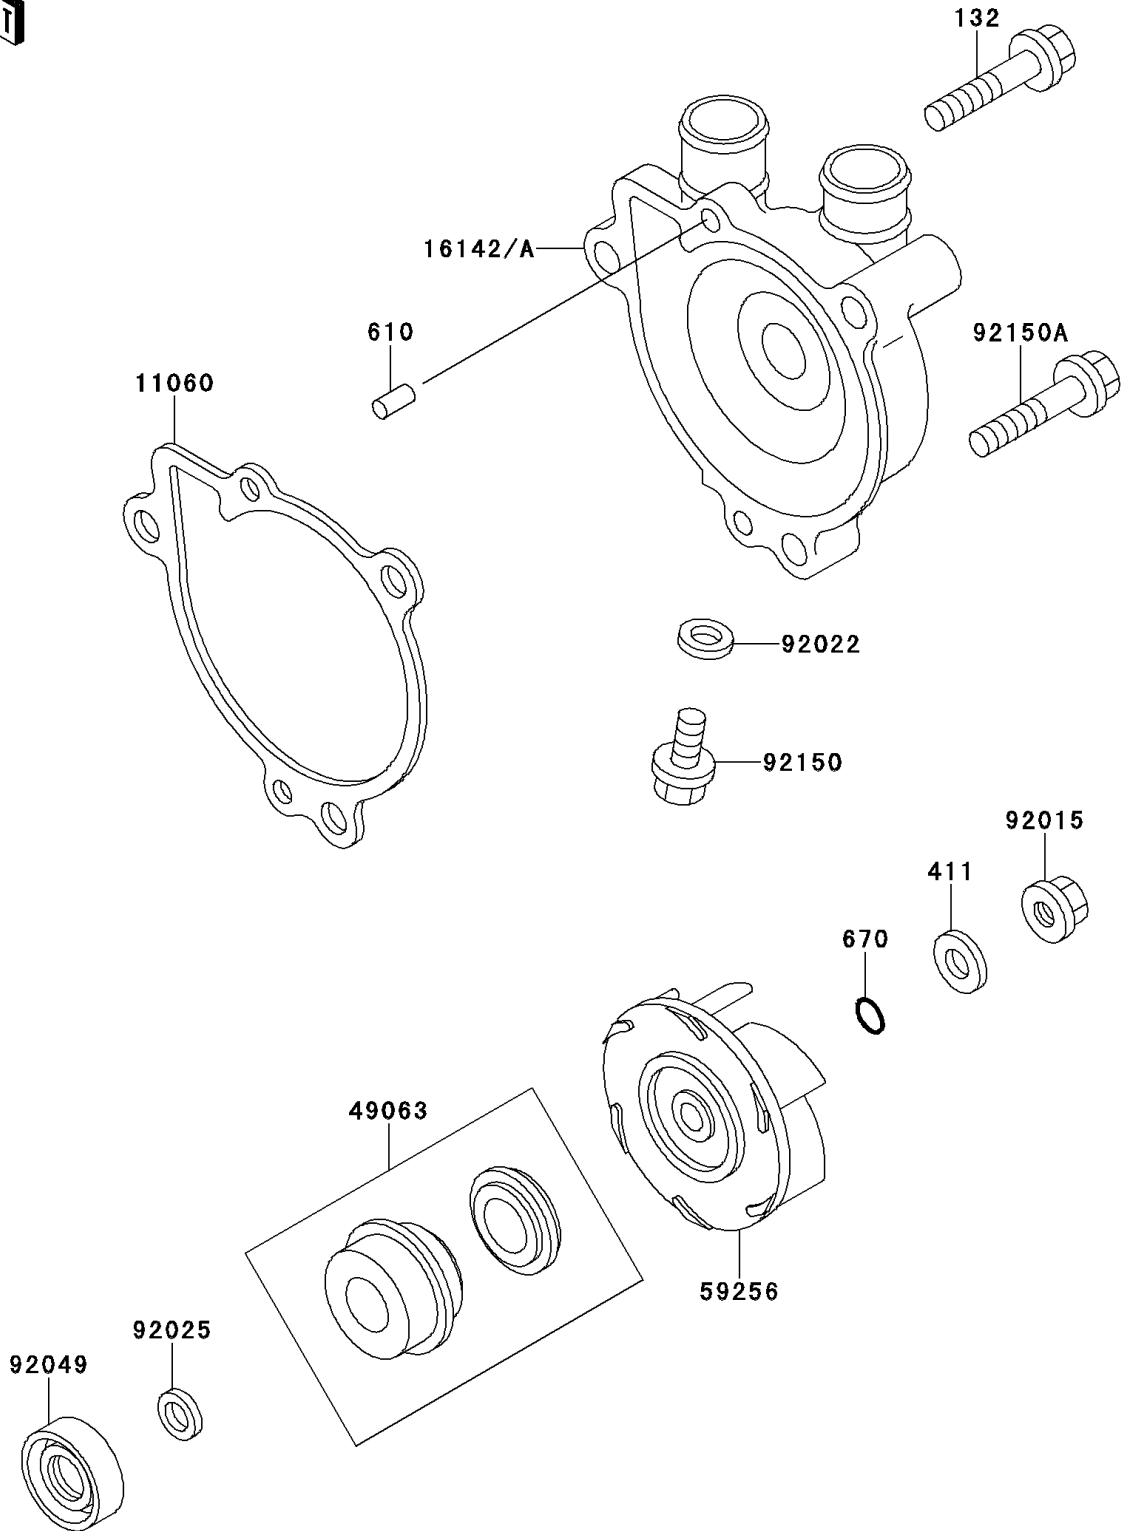

1997 Mojave 250 PARTS DIAGRAM

Water Pump

E3031

1997 Mojave 250 PARTS LIST

Water Pump

ITEM NAME	PART NUMBER	QUANTITY
-----------	-------------	----------