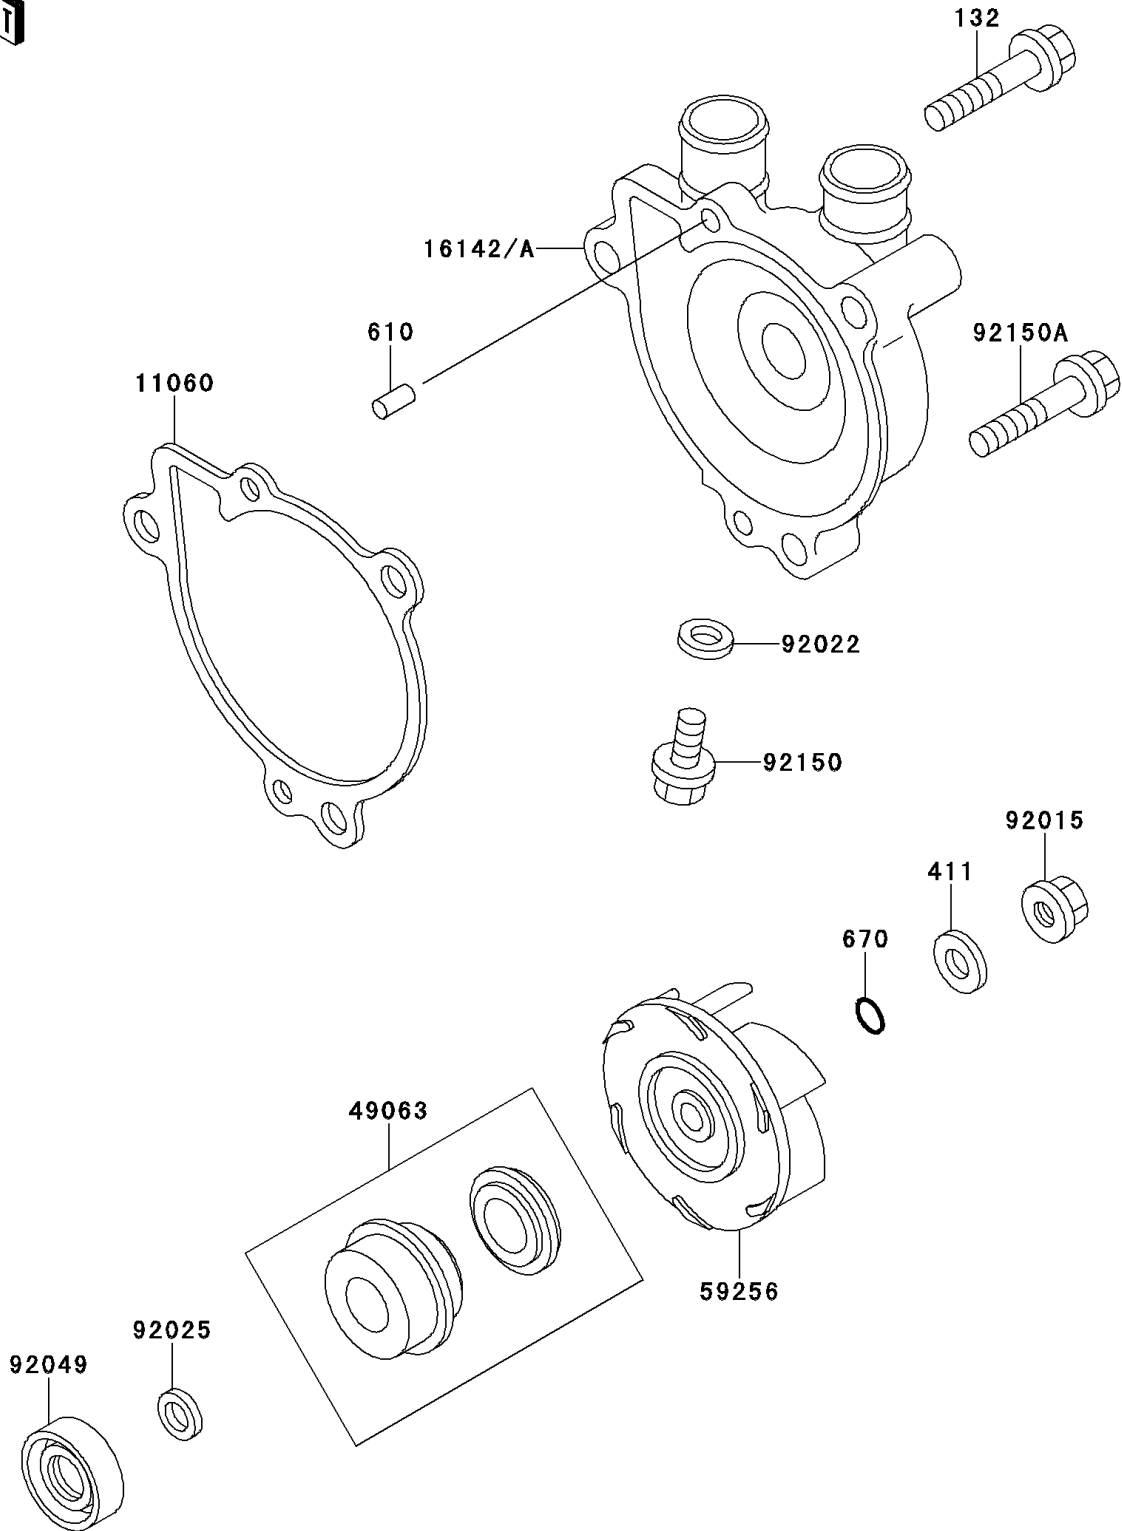

1996 Mojave 250 PARTS DIAGRAM

Water Pump

E3031

1996 Mojave 250 PARTS LIST

Water Pump

ITEM NAME	PART NUMBER	QUANTITY
BOLT-FLANGED-SMALL (Ref # 132)	132J0645	1
WASHER-PLAIN,6MM,BLACK (Ref # 411)	411F0600	1
ROLLER,4X8 (Ref # 610)	610A0408	2
O RING,6MM (Ref # 670)	670B1506	1
GASKET,PUMP COVER (Ref # 11060)	11060-1241	1
COVER-PUMP (Ref # 16142)	16142-1069	1
SEAL-MECHANICAL (Ref # 49063)	49063-1054	1
IMPELLER (Ref # 59256)	59256-1055	1
NUT,FLANGED,6MM (Ref # 92015)	92015-1078	1
WASHER,6.2X11X1 (Ref # 92022)	92022-304	1
SHIM,T=0.8 (Ref # 92025)	92025-1507	1
SEAL-OIL,SC10227 (Ref # 92049)	92049-1157	1
BOLT,6X8 (Ref # 92150)	92150-1966	1
BOLT,6X35 (Ref # 92150A)	92150-1967	1