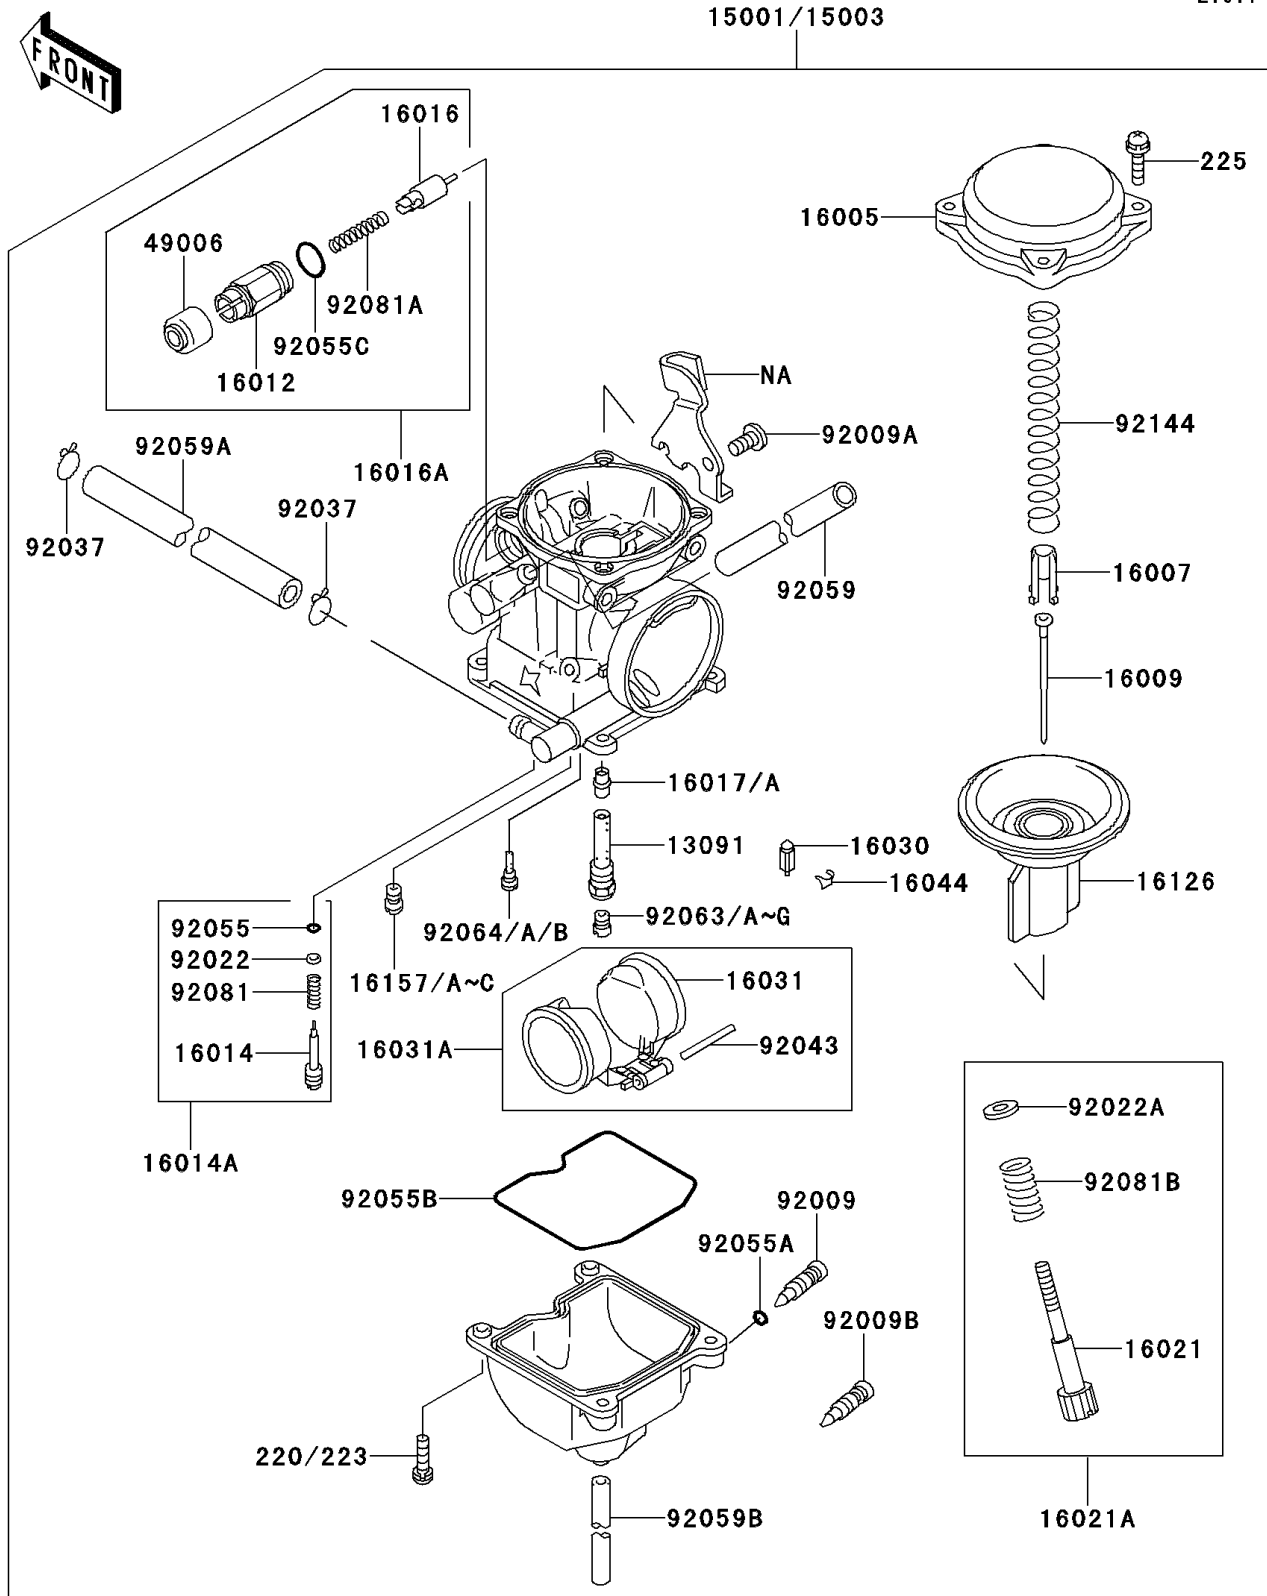

2000 Mojave 250 PARTS DIAGRAM

Carburetor

E1611