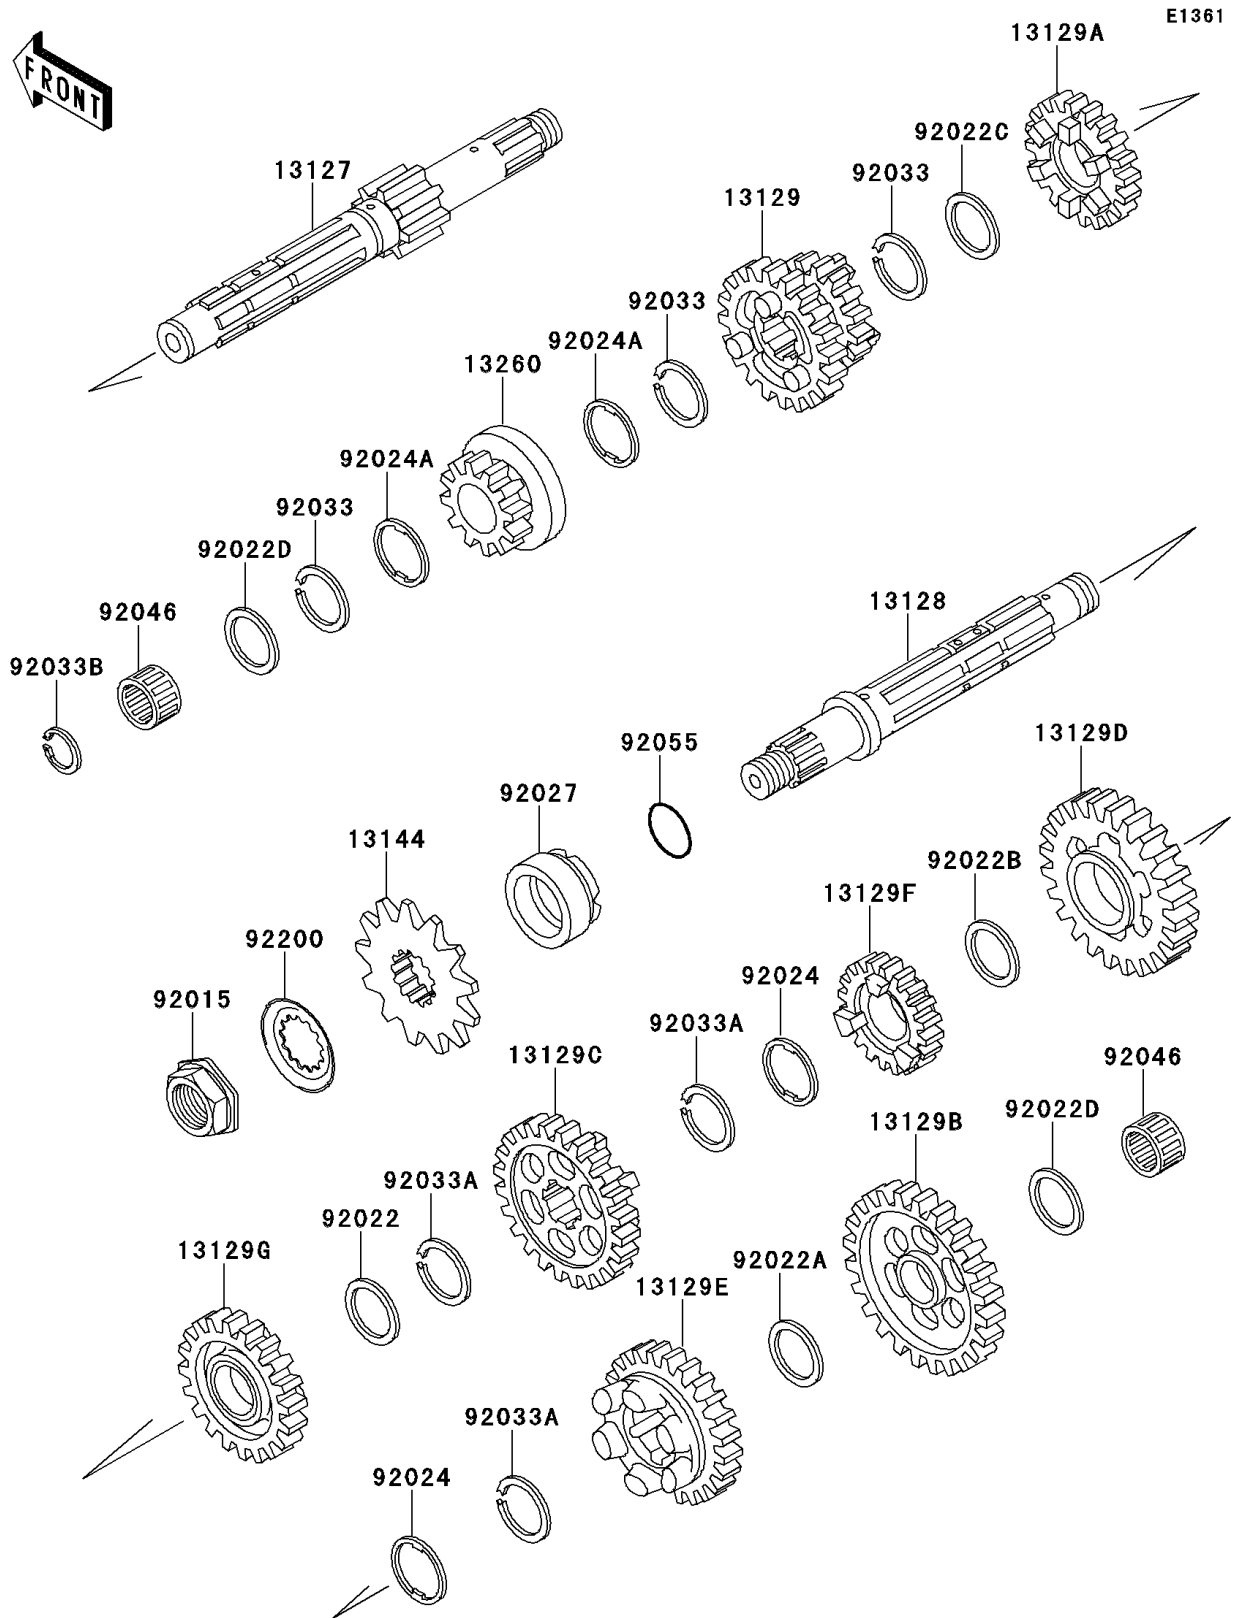

1997 Mojave 250 PARTS DIAGRAM

Transmission(-SF250A026491)

1997 Mojave 250 PARTS LIST

Transmission(-SF250A026491)

ITEM NAME	PART NUMBER	QUANTITY
SHAFT-TRANSMISSION INPUT (Ref # 13127)	13127-1139	1
SHAFT-TRANSMISSION OUTPUT (Ref # 13128)	13128-1171	1
GEAR,INPUT 3RD&5TH,16T&20T (Ref # 13129)	13129-1798	1
GEAR,INPUT 4TH,20T (Ref # 13129A)	13129-1799	1
GEAR,OUTPUT LOW,30T (Ref # 13129B)	13129-1800	1
GEAR,OUTPUT 2ND,30T (Ref # 13129C)	13129-1801	1
GEAR,OUTPUT 3RD,24T (Ref # 13129D)	13129-1802	1
GEAR,OUTPUT 4TH,25T (Ref # 13129E)	13129-1803	1
GEAR,OUTPUT 5TH,21T (Ref # 13129F)	13129-1804	1
GEAR,OUTPUT REVERSE,24T (Ref # 13129G)	13129-1805	1
SPROCKET-OUTPUT,12T (Ref # 13144)	13144-1255	1
GEAR,INPUT 2ND,15T (Ref # 13260)	13260-1077	1
NUT,20MM (Ref # 92015)	92015-1963	1
WASHER,25.3X30X0.5 (Ref # 92022)	92022-159	1
WASHER,17.3X25X0.5 (Ref # 92022A)	92022-1614	1
WASHER,25.3X32X1 (Ref # 92022B)	92022-1800	1
WASHER,22.3X27X0.5 (Ref # 92022C)	92022-198	1
WASHER,17.3X28X1 (Ref # 92022D)	92022-255	2
WASHER,TOOTHED,22.5X31X0.5 (Ref # 92024)	92024-038	2
WASHER,TOOTHED,22.5X27X0.5 (Ref # 92024A)	92024-039	2
COLLAR,25X32X15.3 (Ref # 92027)	92027-1800	1
RING-SNAP,20X25.5X1.2 (Ref # 92033)	92033-025	3
RING-SNAP,24MM (Ref # 92033A)	92033-026	3
RING-SNAP (Ref # 92033B)	92033-032	1
BEARING-NEEDLE,K17X25X13.8X1 (Ref # 92046)	92046-1156	2
RING-O,21.5MM (Ref # 92055)	92055-1293	1
WASHER (Ref # 92200)	92200-1065	1