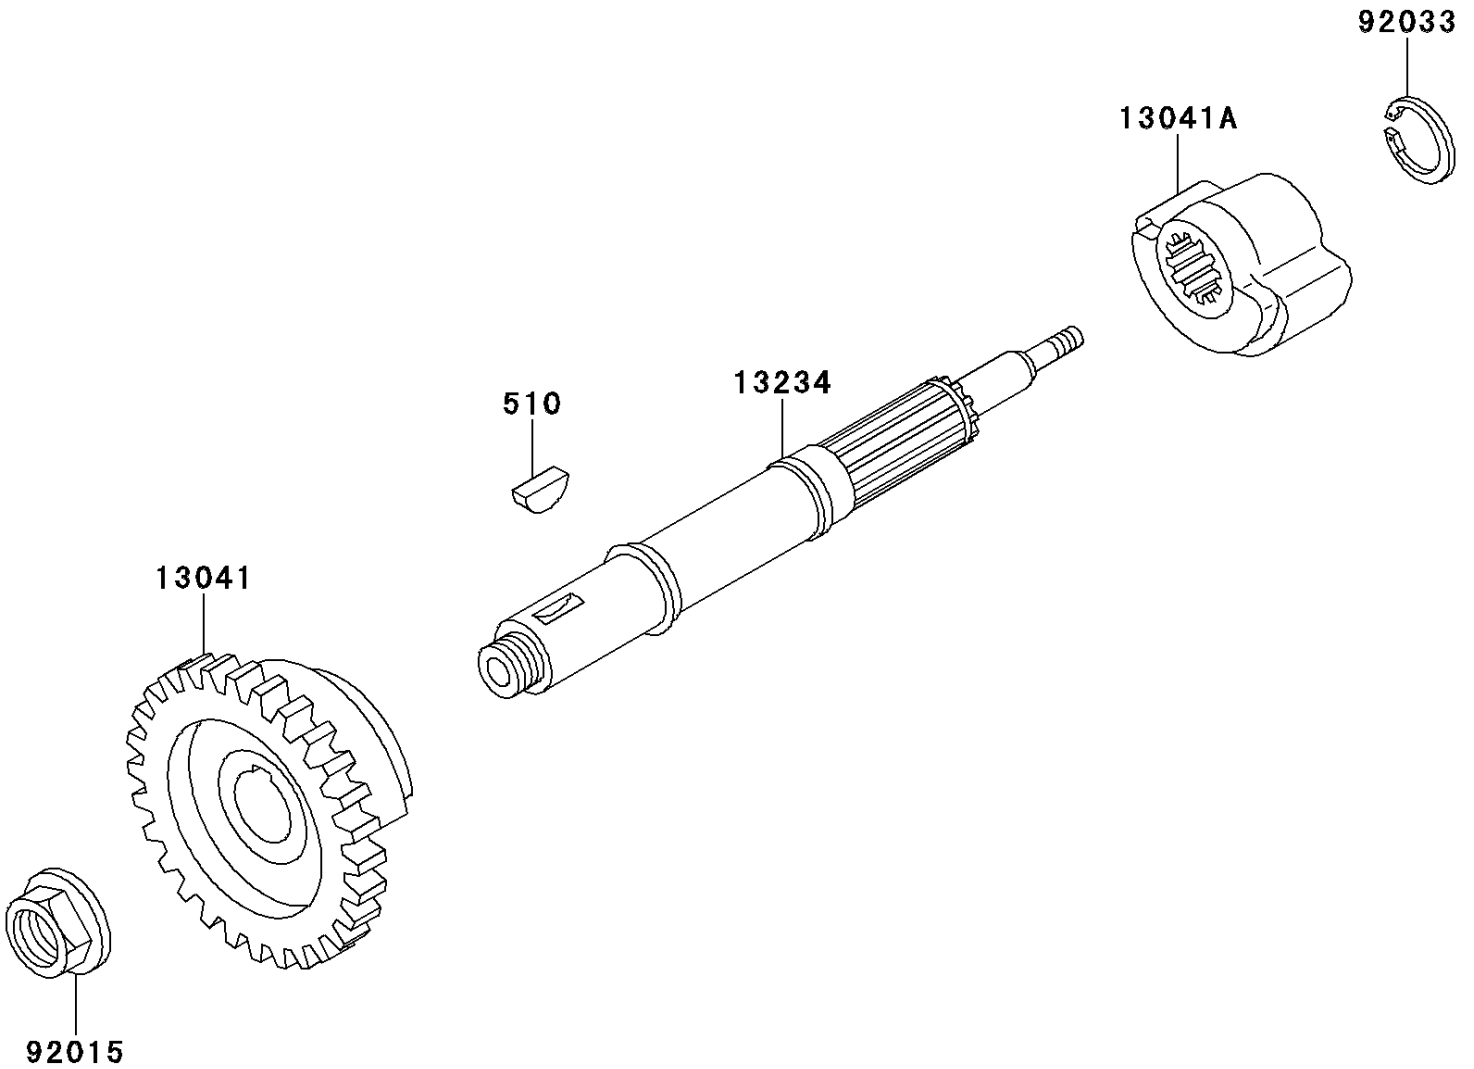

2000 Mojave 250 PARTS DIAGRAM

Balancer

E1323

2000 Mojave 250 PARTS LIST

Balancer

ITEM NAME	PART NUMBER	QUANTITY
KEY-WOODRUFF (Ref # 510)	510A5100	1
BALANCER,LH (Ref # 13041)	13041-1073	1
BALANCER,RH (Ref # 13041A)	13041-1074	1
SHAFT-COMP (Ref # 13234)	13234-1066	1
NUT,16MM (Ref # 92015)	92015-1465	1
RING-SNAP,18MM (Ref # 92033)	92033-029	1