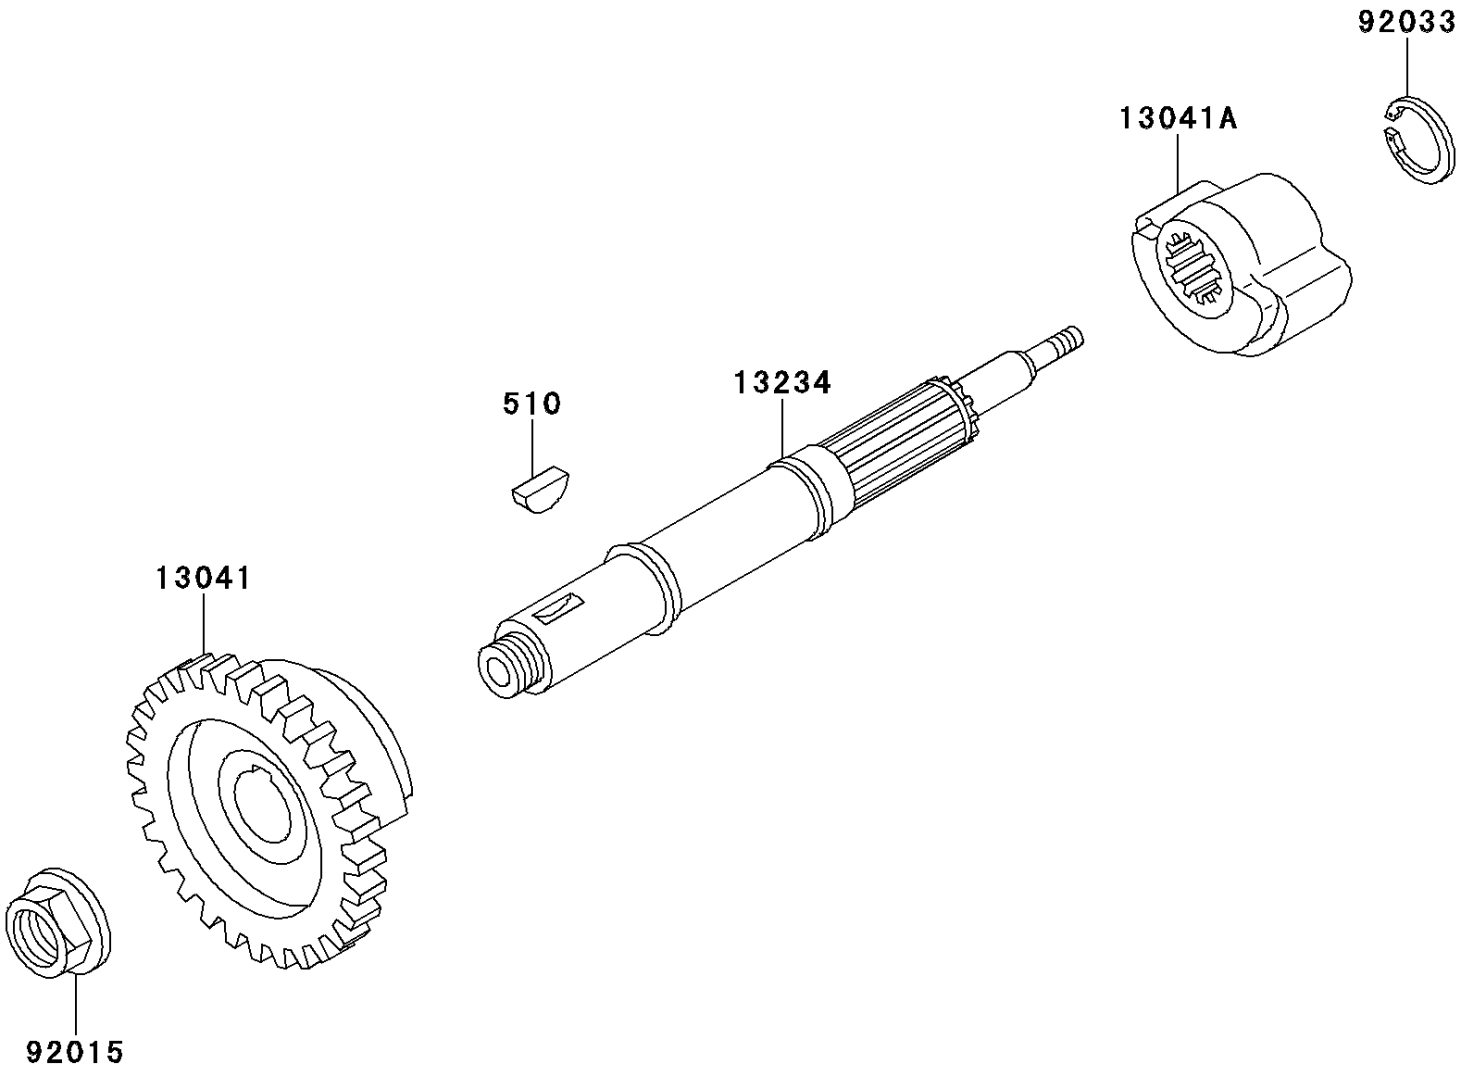

# 1997 Mojave 250 PARTS DIAGRAM

Balancer

E1323

# 1997 Mojave 250 PARTS LIST

## Balancer

ITEM NAME	PART NUMBER	QUANTITY
KEY-WOODRUFF (Ref # 510)	510A5100	1
BALANCER,LH (Ref # 13041)	13041-1073	1
BALANCER,RH (Ref # 13041A)	13041-1074	1
SHAFT-COMP (Ref # 13234)	13234-1066	1
NUT,16MM (Ref # 92015)	92015-1465	1
RING-SNAP,18MM (Ref # 92033)	92033-029	1