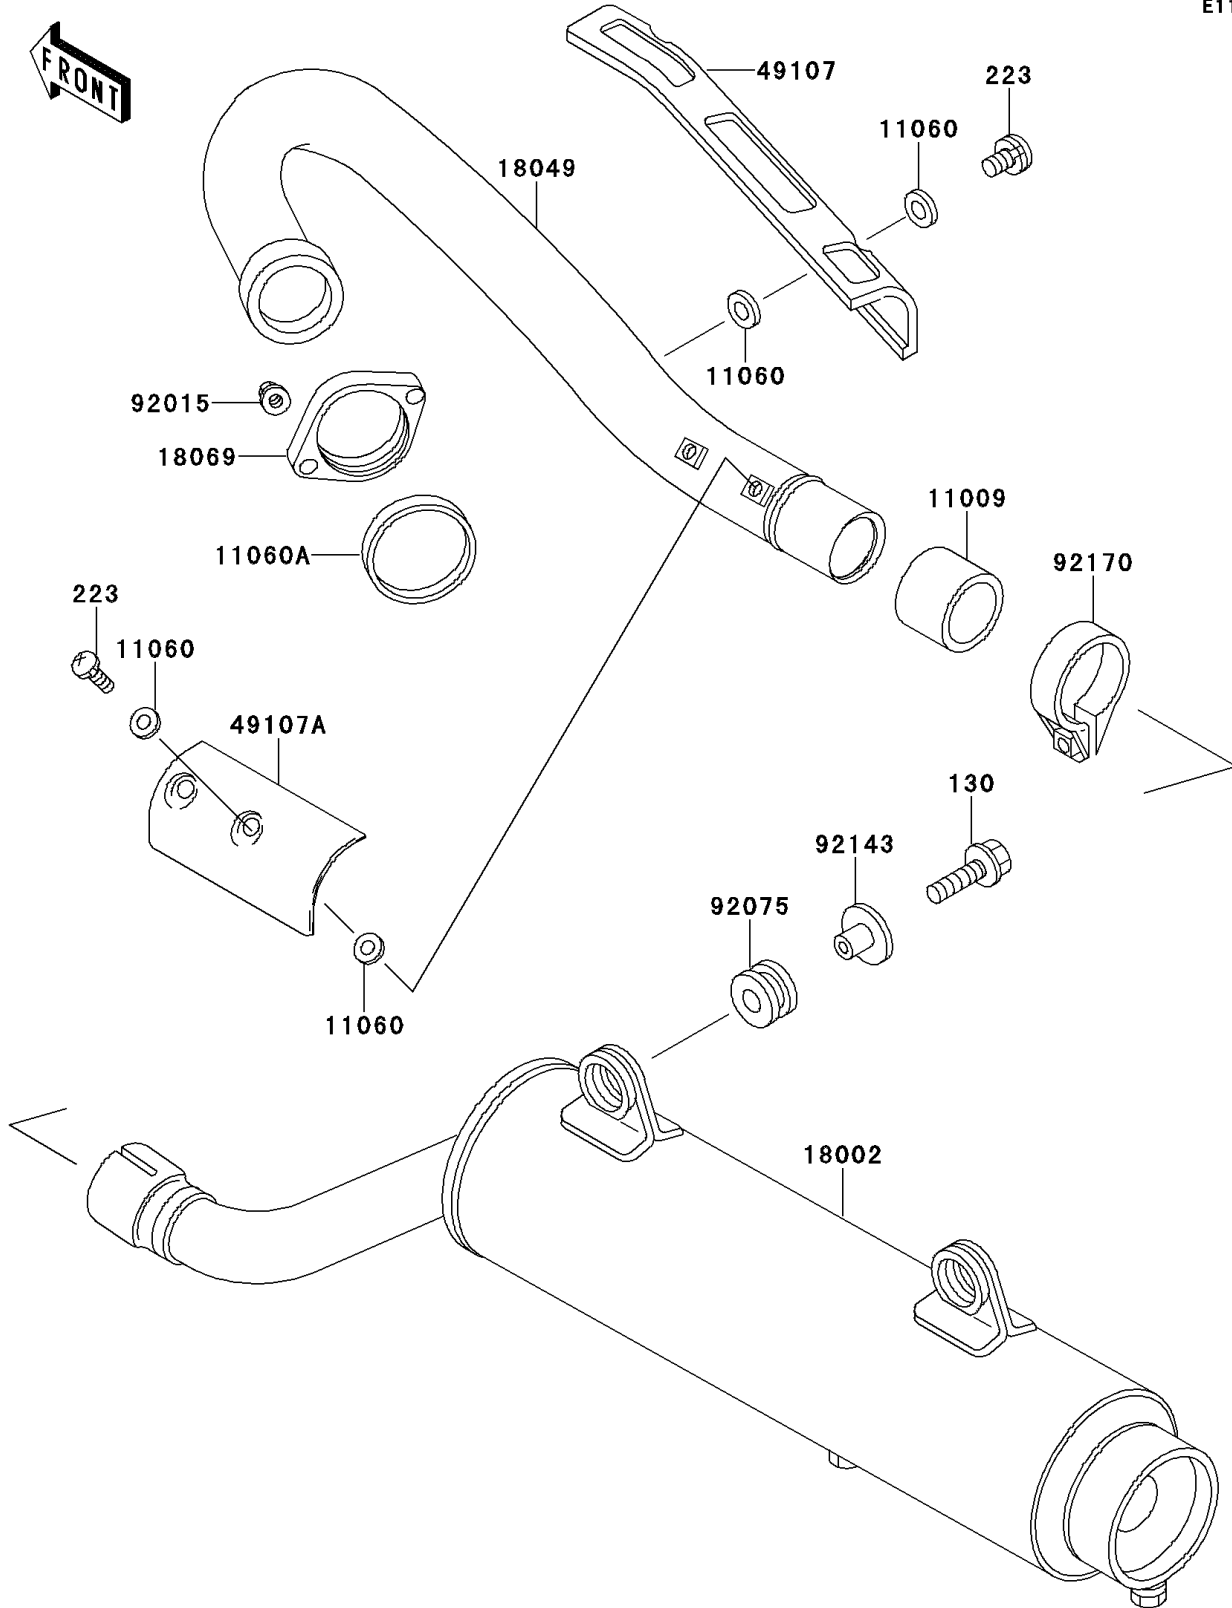

2000 Mojave 250 PARTS DIAGRAM

Muffler(s)

E1140

2000 Mojave 250 PARTS LIST

Muffler(s)

ITEM NAME	PART NUMBER	QUANTITY
BOLT-FLANGED,8X30 (Ref # 130)	130J0830	2
SCREW-PAN-WS-CROS (Ref # 223)	223C0610	4
GASKET,EXHAUST PIPE CONNECTING (Ref # 11009)	11009-1667	1
GASKET,6.2X11.5X1.5 (Ref # 11060)	11060-1109	8
GASKET,EXHAUST PIPE (Ref # 11060A)	11060-1126	1
BODY-COMP-MUFFLER (Ref # 18002)	18002-1678	1
PIPE-EXHAUST (Ref # 18049)	18049-1381	1
HOLDER-EXHAUST PIPE (Ref # 18069)	18069-1058	1
COVER-EXHAUST PIPE,FR (Ref # 49107)	49107-1071	1
COVER-EXHAUST PIPE,RR (Ref # 49107A)	49107-1072	1
NUT (Ref # 92015)	92015-1331	2
DAMPER (Ref # 92075)	92075-013	2
COLLAR (Ref # 92143)	92143-1946	2
CLAMP (Ref # 92170)	92170-1469	1