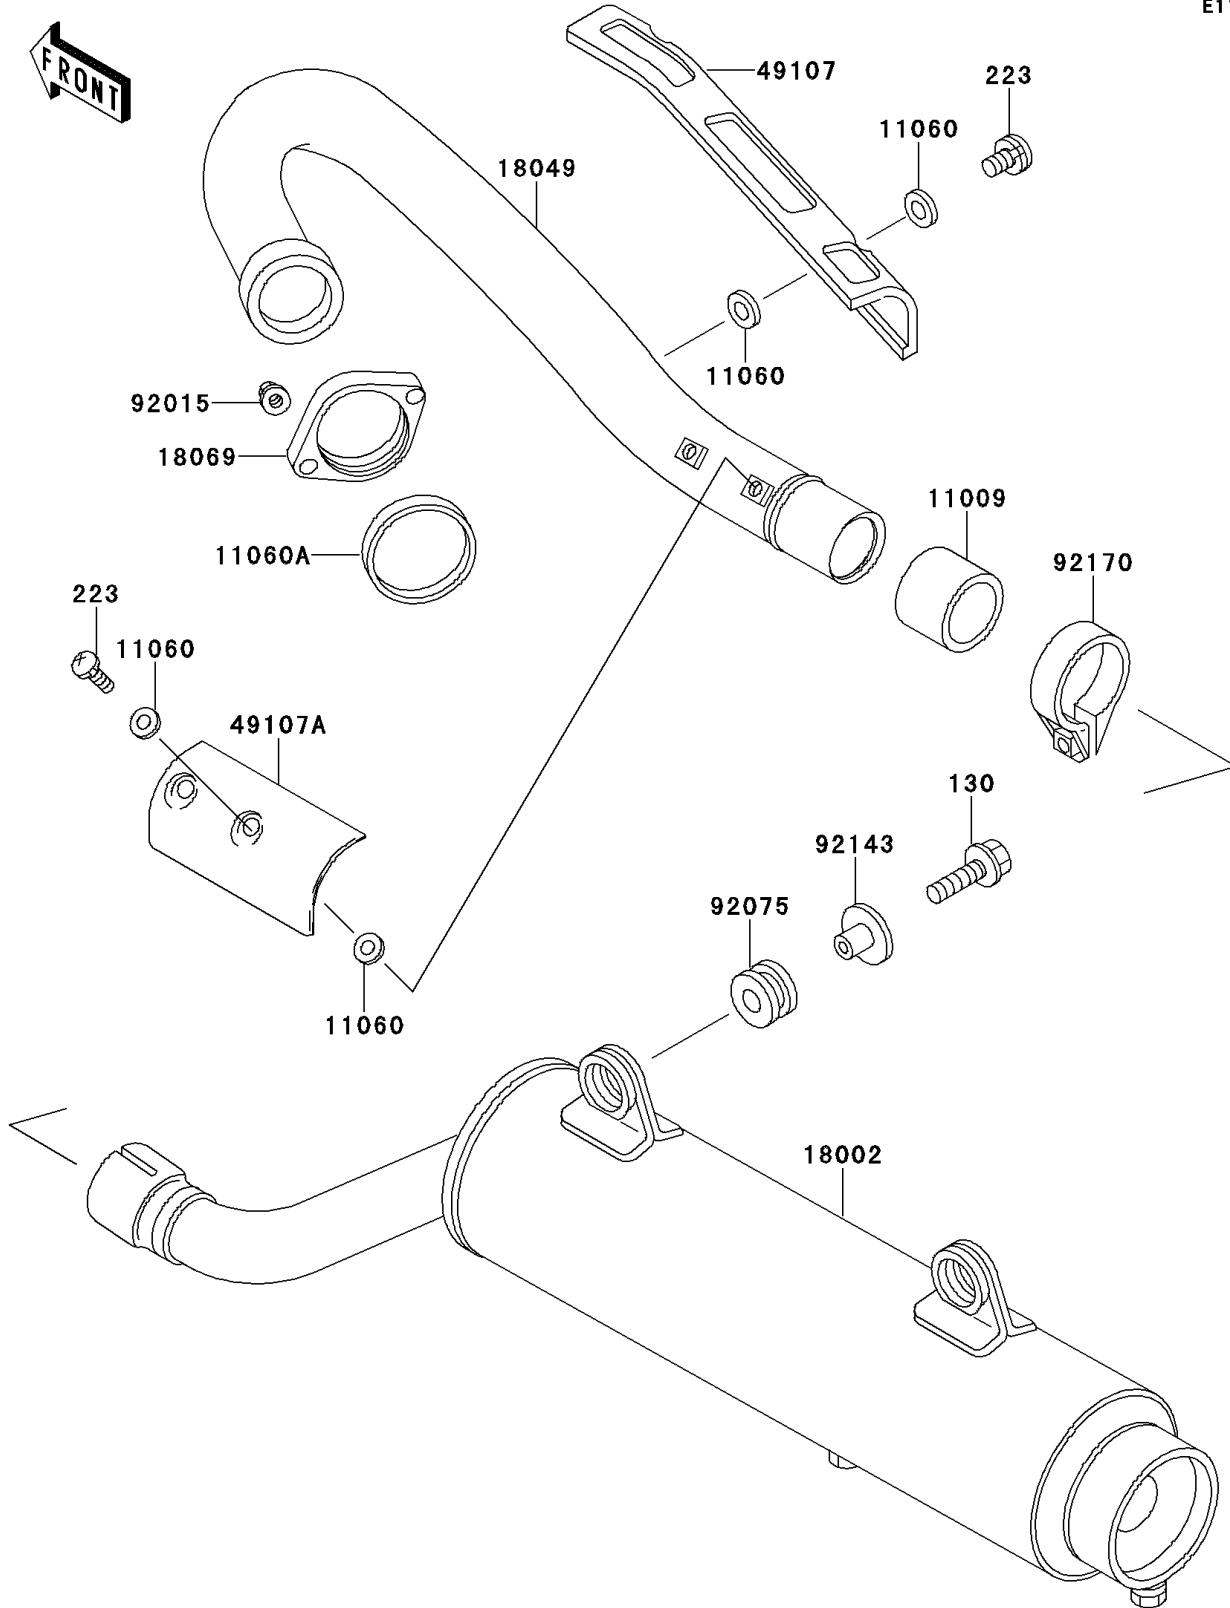

1999 Mojave 250 PARTS DIAGRAM

Muffler(s)

E1140

1999 Mojave 250 PARTS LIST

Muffler(s)

ITEM NAME	PART NUMBER	QUANTITY
BOLT-FLANGED,8X30 (Ref # 130)	130J0830	2
SCREW-PAN-WS-CROS (Ref # 223)	223C0610	4
GASKET,EXHAUST PIPE CONNECTING (Ref # 11009)	11009-1667	1
GASKET,6.2X11.5X1.5 (Ref # 11060)	11060-1109	8
GASKET,EXHAUST PIPE (Ref # 11060A)	11060-1126	1
BODY-COMP-MUFFLER (Ref # 18002)	18002-1678	1
PIPE-EXHAUST (Ref # 18049)	18049-1381	1
HOLDER-EXHAUST PIPE (Ref # 18069)	18069-1058	1
COVER-EXHAUST PIPE,FR (Ref # 49107)	49107-1071	1
COVER-EXHAUST PIPE,RR (Ref # 49107A)	49107-1072	1
NUT (Ref # 92015)	92015-1331	2
DAMPER (Ref # 92075)	92075-013	2
COLLAR (Ref # 92143)	92143-1946	2
CLAMP (Ref # 92170)	92170-1469	1