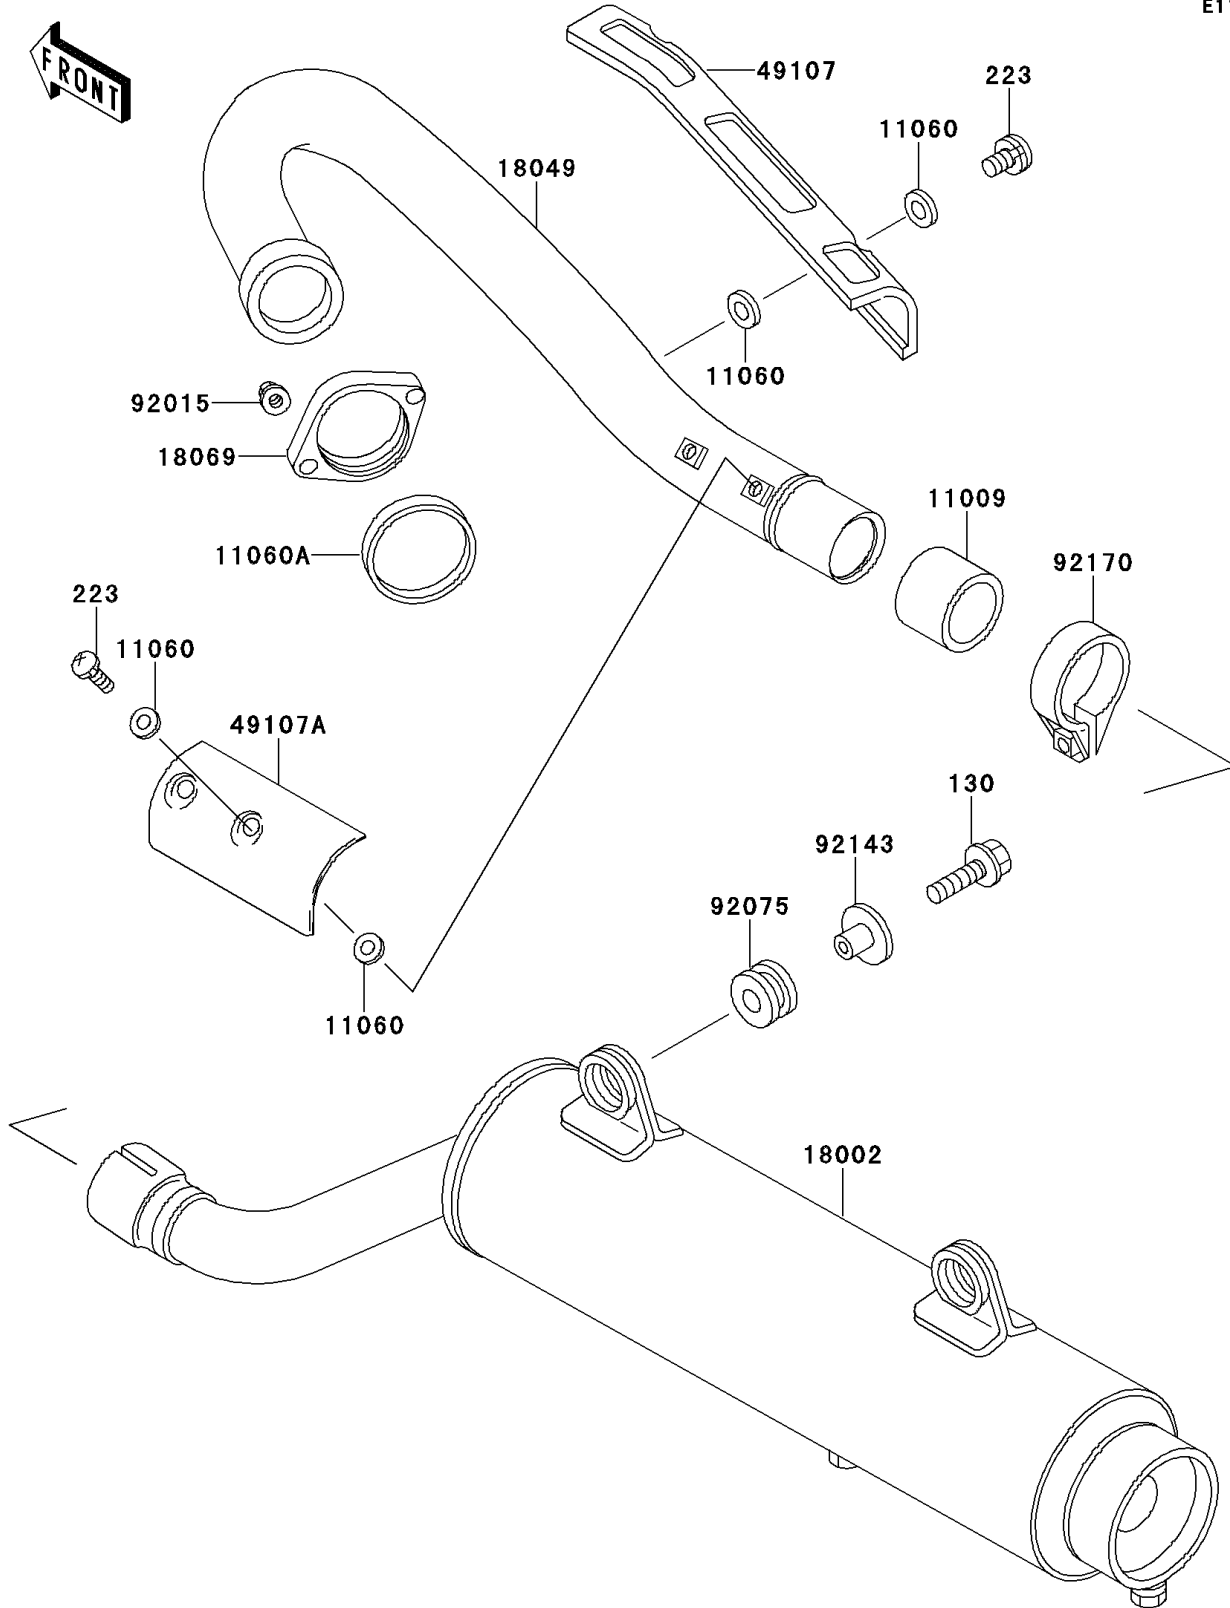

# 1997 Mojave 250 PARTS DIAGRAM

Muffler(s)

E1140

## 1997 Mojave 250 PARTS LIST

### Muffler(s)

ITEM NAME	PART NUMBER	QUANTITY
BOLT-FLANGED,8X30 (Ref # 130)	130J0830	2
SCREW-PAN-WS-CROS (Ref # 223)	223C0610	4
GASKET,EXHAUST PIPE CONNECTING (Ref # 11009)	11009-1667	1
GASKET,6.2X11.5X1.5 (Ref # 11060)	11060-1109	8
GASKET,EXHAUST PIPE (Ref # 11060A)	11060-1126	1
BODY-COMP-MUFFLER (Ref # 18002)	18002-1678	1
PIPE-EXHAUST (Ref # 18049)	18049-1381	1
HOLDER-EXHAUST PIPE (Ref # 18069)	18069-1058	1
COVER-EXHAUST PIPE,FR (Ref # 49107)	49107-1071	1
COVER-EXHAUST PIPE,RR (Ref # 49107A)	49107-1072	1
NUT (Ref # 92015)	92015-1331	2
DAMPER (Ref # 92075)	92075-013	2
COLLAR (Ref # 92143)	92143-1946	2
CLAMP (Ref # 92170)	92170-1469	1