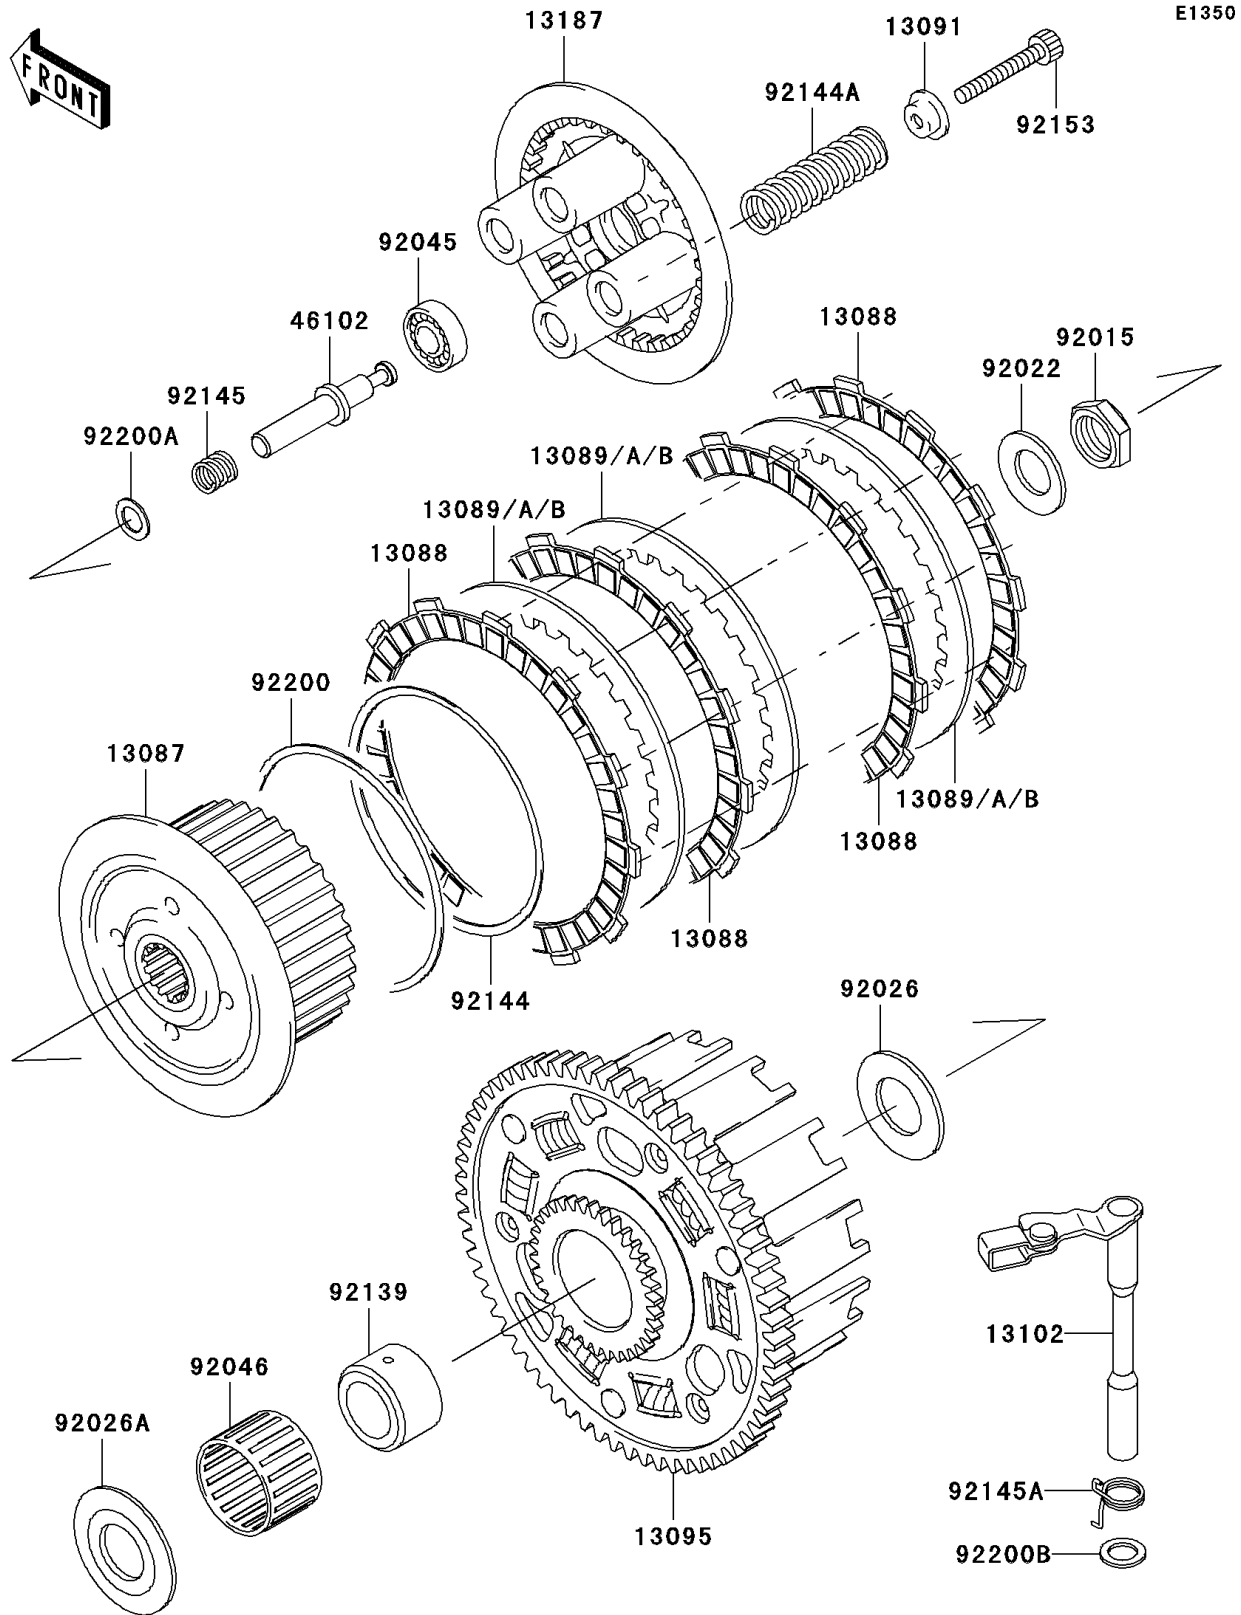

2006 ZZR600

PARTS DIAGRAM

Clutch

Kawasaki

Let the Good Times Roll®

2006 ZZR600

PARTS LIST

Clutch

ITEM NAME	PART NUMBER	QUANTITY
HUB-CLUTCH (Ref # 13087)	13087-0006	1
PLATE-FRICTION (Ref # 13088)	13088-1124	9
PLATE-CLUTCH,T=1.6 (Ref # 13089)	13089-013	8
PLATE-CLUTCH,T=2.0 (Ref # 13089A)	13089-1073	AR
PLATE-CLUTCH,T=1.4 (Ref # 13089B)	13089-1126	AR
HOLDER,CLUTCH SPRING (Ref # 13091)	13091-1041	4
HOUSING-COMP-CLUTCH (Ref # 13095)	13095-1392	1
RELEASE-COMP-CLUTCH (Ref # 13102)	13102-1159	1
PLATE-CLUTCH OPERATING (Ref # 13187)	13187-0003	1
ROD (Ref # 46102)	46102-1449	1
NUT,20MM (Ref # 92015)	92015-1555	1
WASHER,20.3X36X3.7 (Ref # 92022)	92022-1868	1
SPACER,25.5X47X2.5 (Ref # 92026)	92026-022	1
SPACER (Ref # 92026A)	92026-1356	1
BEARING-BALL,6001C3ML01 (Ref # 92045)	92045-1235	1
BEARING-NEEDLE,K38X43X28.8X (Ref # 92046)	92046-1263	1
BUSHING,25X38X29.05 (Ref # 92139)	92139-0067	1
SPRING,FRICTION PLATE (Ref # 92144)	92144-1854	1
SPRING,CLUTCH,L=82.1MM (Ref # 92144A)	92144-1881	4
SPRING,ROD (Ref # 92145)	92145-1159	1
SPRING (Ref # 92145A)	92145-1339	1
BOLT (Ref # 92153)	92153-0332	4
WASHER,FRICTION PLATE (Ref # 92200)	92200-1260	1
WASHER,11.2X18X0.5 (Ref # 92200A)	92200-1423	1
WASHER,12X18.5X0.5 (Ref # 92200B)	92200-1487	1