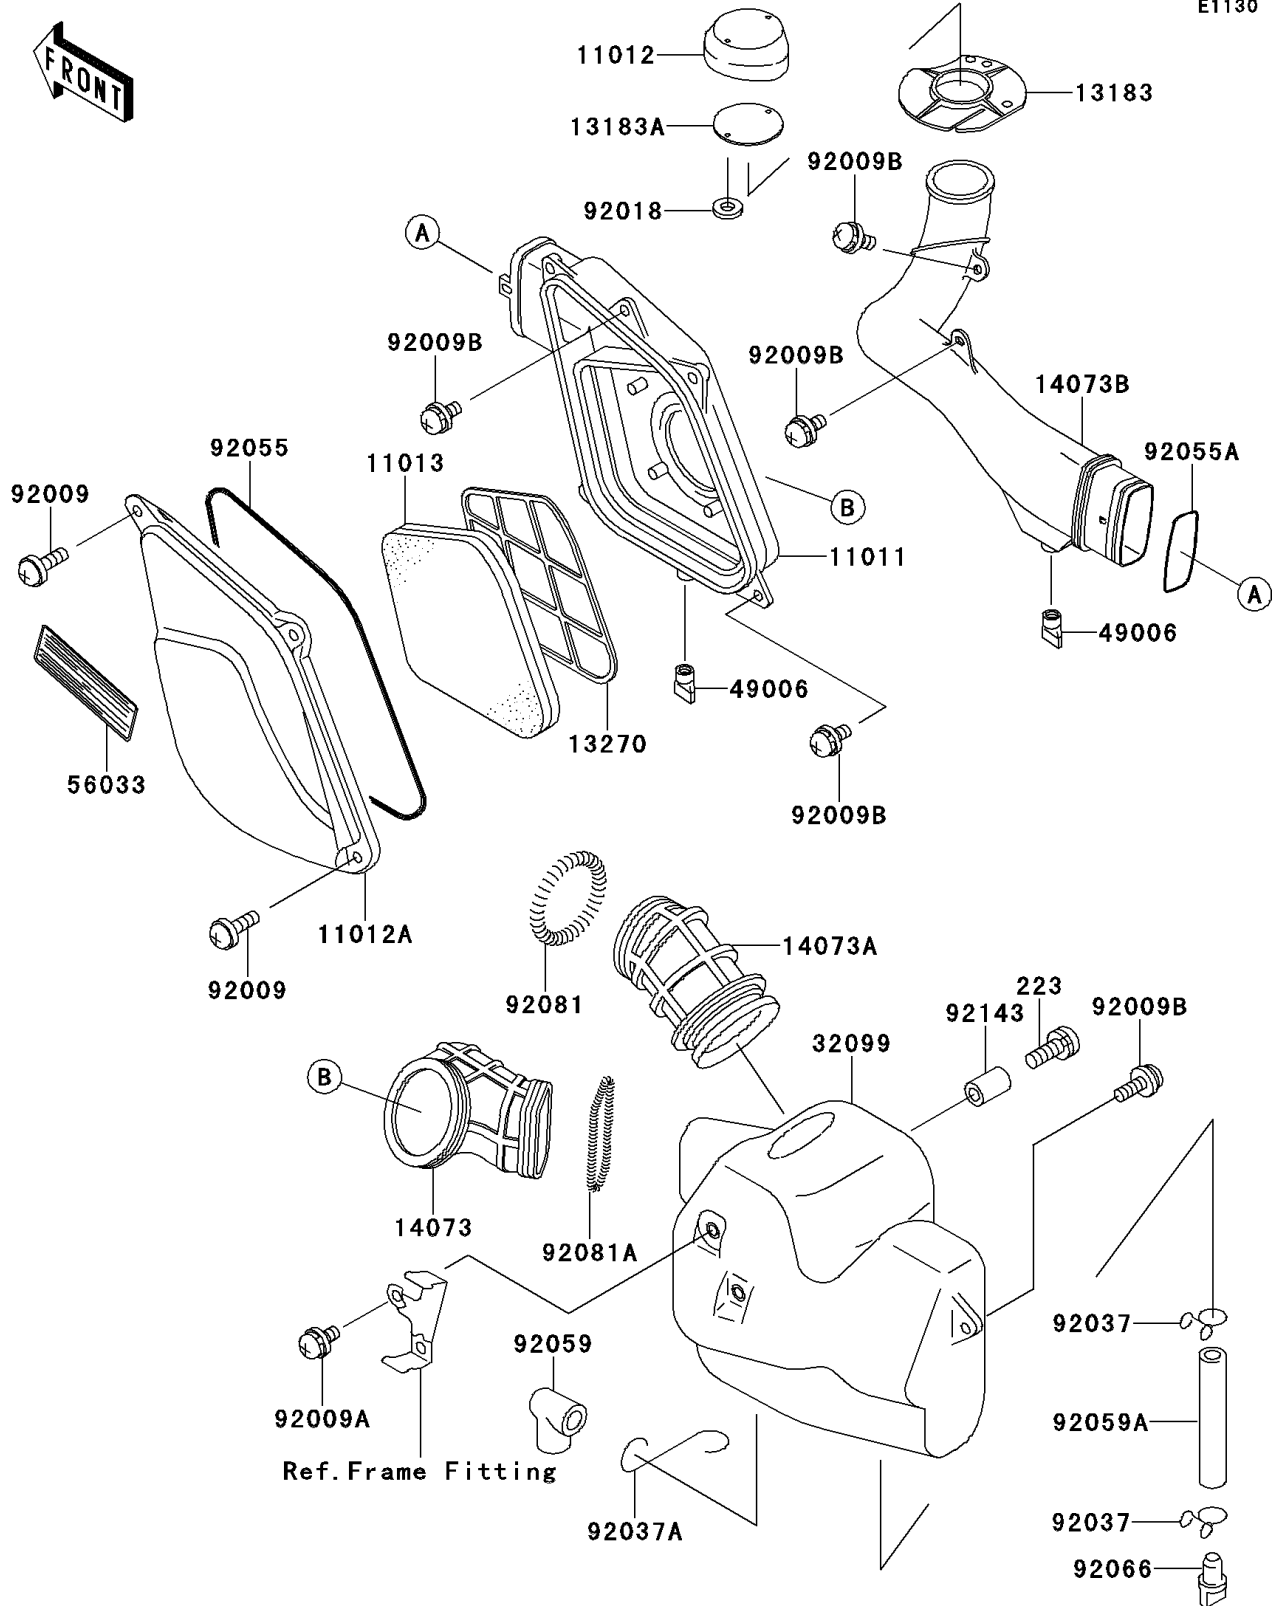

1997 Mojave 250 PARTS DIAGRAM

Air Cleaner

E1130

1997 Mojave 250 PARTS LIST

Air Cleaner

ITEM NAME	PART NUMBER	QUANTITY
SCREW-PAN-WS-CROS (Ref # 223)	223C0635	1
CASE-AIR FILTER (Ref # 11011)	11011-1442	1
CAP,SNORKL DUCT (Ref # 11012)	11012-1537	1
CAP,CAR FILTER (Ref # 11012A)	11012-1902	1
ELEMENT-AIR FILTER (Ref # 11013)	11013-1145	1
PLATE,SNORKL DUCT (Ref # 13183)	13183-1019	1
PLATE,SNORKL CAP (Ref # 13183A)	13183-1020	1
PLATE,ELEMENT (Ref # 13270)	13270-1317	1
DUCT,CHAMBER-AIRFILTER (Ref # 14073)	14073-1266	1
DUCT,CARBURETER-CHAMBER (Ref # 14073A)	14073-1267	1
DUCT,SNORKL (Ref # 14073B)	14073-1629	1
CASE,AIR CHAMBER (Ref # 32099)	32099-1155	1
BOOT (Ref # 49006)	49006-1292	2
LABEL-MANUAL,MAINTENANCE (Ref # 56033)	56033-1079	1
SCREW,6X18,BLACK (Ref # 92009)	92009-1181	4
SCREW,6X14 (Ref # 92009A)	92009-1275	1
SCREW,6X16 (Ref # 92009B)	92009-1276	5
NUT,PUSH,3MM (Ref # 92018)	92018-005	2
CLAMP,TUBE (Ref # 92037)	92037-147	2
CLAMP (Ref # 92037A)	92037-1821	1
RING-O,AIR FILTER CASE (Ref # 92055)	92055-1344	1
RING-O,57.3X3 (Ref # 92055A)	92055-1345	1
TUBE,BREATHER (Ref # 92059)	92059-1693	1
TUBE,7X10X100 (Ref # 92059A)	92059-1736	1
PLUG,DRAIN (Ref # 92066)	92066-1211	1
SPRING,COIL (Ref # 92081)	92081-1177	1
SPRING,DUCT (Ref # 92081A)	92081-1638	1
COLLAR (Ref # 92143)	92143-1046	1