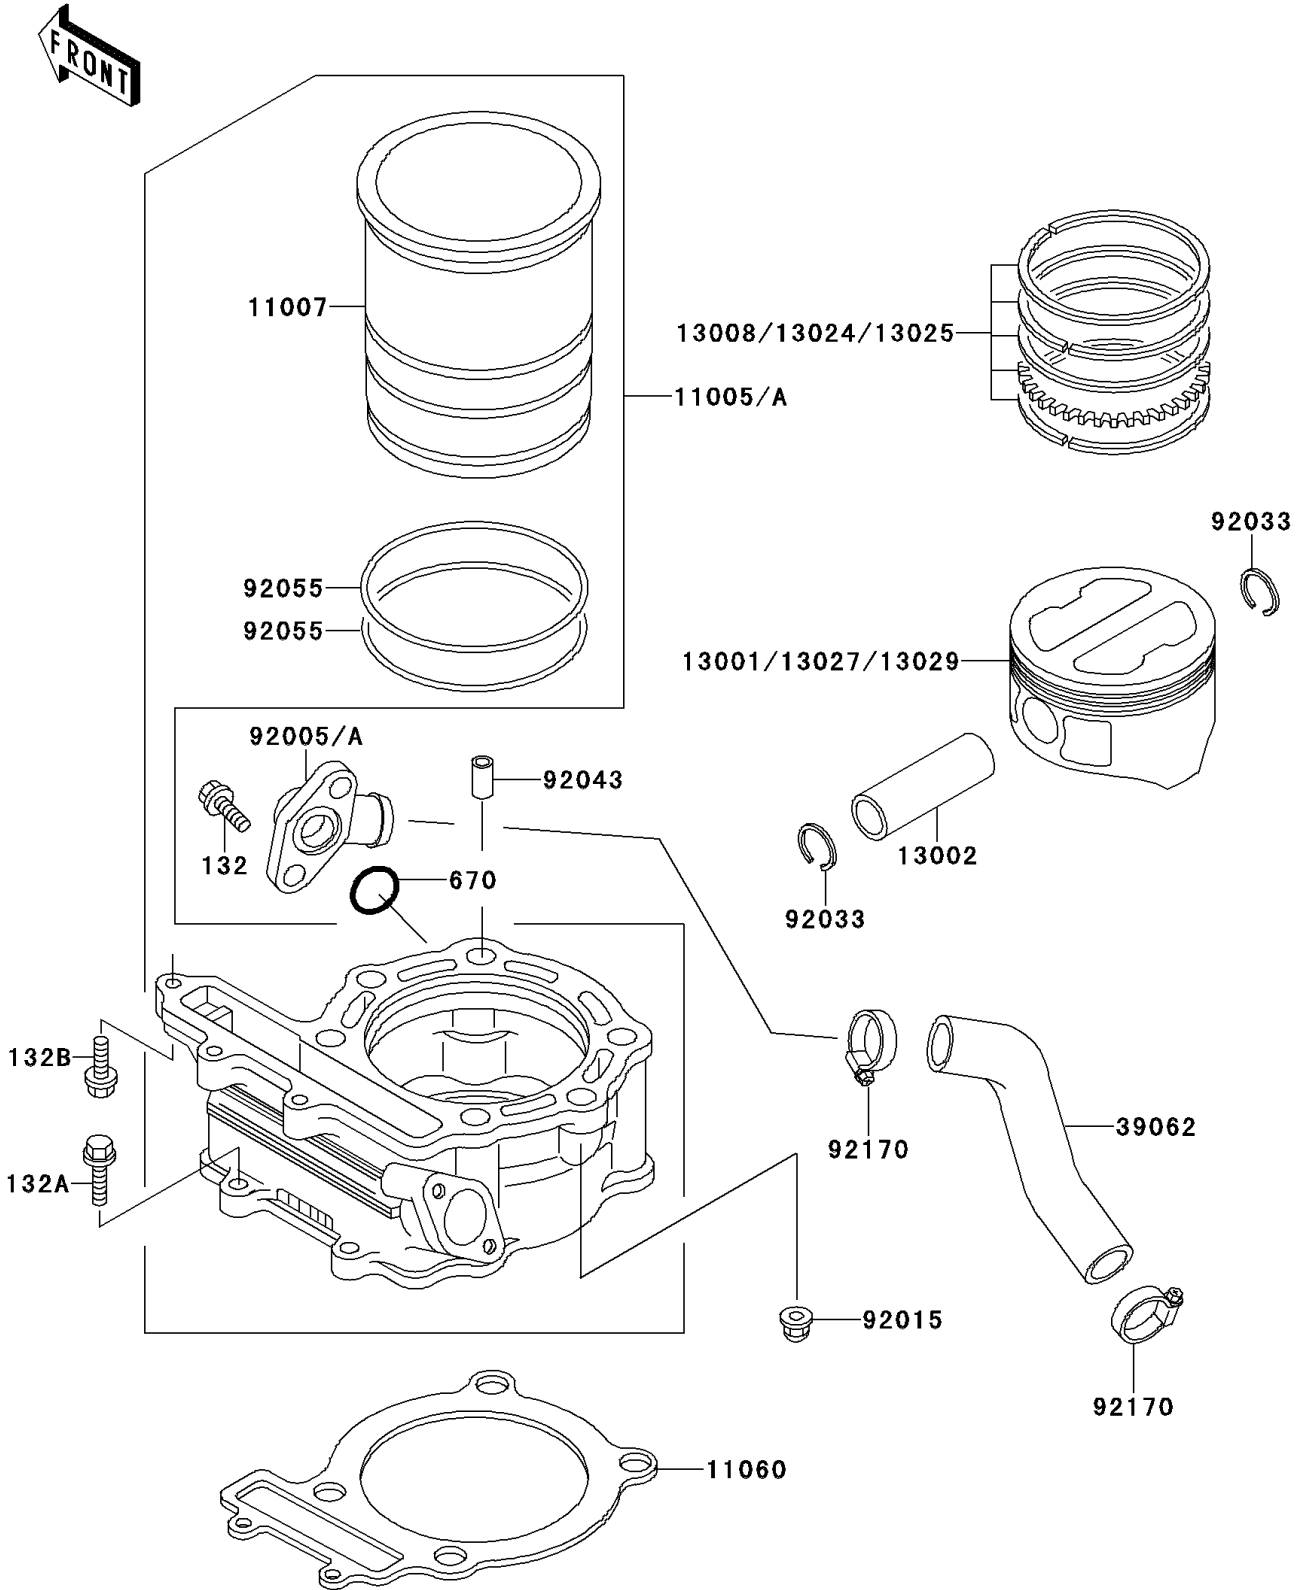

# 1997 Mojave 250 PARTS DIAGRAM

Cylinder/Piston(s)

E1120

# 1997 Mojave 250 PARTS LIST

Cylinder/Piston(s)

| ITEM NAME                                 | PART NUMBER | QUANTITY |
|---|-------------|----------|
| BOLT-FLANGED-SMALL (Ref # 132)            | 132J0612    | 2        |
| BOLT-FLANGED-SMALL (Ref # 132A)           | 132J0620    | 2        |
| BOLT-FLANGED-SMALL (Ref # 132B)           | 132J0625    | 1        |
| O RING,18MM (Ref # 670)                   | 670B2018    | 1        |
| CYLINDER-ENGINE (Ref # 11005A)            | 11005-1831  | 1        |
| LINER-CYLINDER (Ref # 11007)              | 11007-1070  | 1        |
| GASKET,CYLINDER BASE (Ref # 11060)        | 11060-1125  | 1        |
| PISTON-ENGINE,STD (Ref # 13001)           | 13001-1280  | 1        |
| PIN-PISTON,12X18X57.2 (Ref # 13002)       | 13002-1023  | 1        |
| RING-SET-PISTON,STD (Ref # 13008)         | 13008-1066  | 1        |
| RING-SET-PISTON LL,O/S 1.00 (Ref # 13024) | 13024-1068  | 1        |
| RING-SET-PISTON L,O/S 0.50 (Ref # 13025)  | 13025-1065  | 1        |
| PISTON-ENGINE LL,O/S 1.00 (Ref # 13027)   | 13027-1152  | 1        |
| PISTON-ENGINE L,O/S 0.50 (Ref # 13029)    | 13029-1175  | 1        |
| HOSE-COOLING,PUMP-CYLINDER (Ref # 39062)  | 39062-1193  | 1        |
| FITTING (Ref # 92005A)                    | 92005-1279  | 1        |
| NUT,CAP,8MM,BLACK (Ref # 92015)           | 92015-1174  | 2        |
| RING-SNAP (Ref # 92033)                   | 92033-1182  | 2        |
| PIN,10.1X12X14 (Ref # 92043)              | 92043-4009  | 2        |
| RING-O (Ref # 92055)                      | 92055-1247  | 2        |
| CLAMP,COOLING HOSE (Ref # 92170)          | 92170-1033  | 2        |