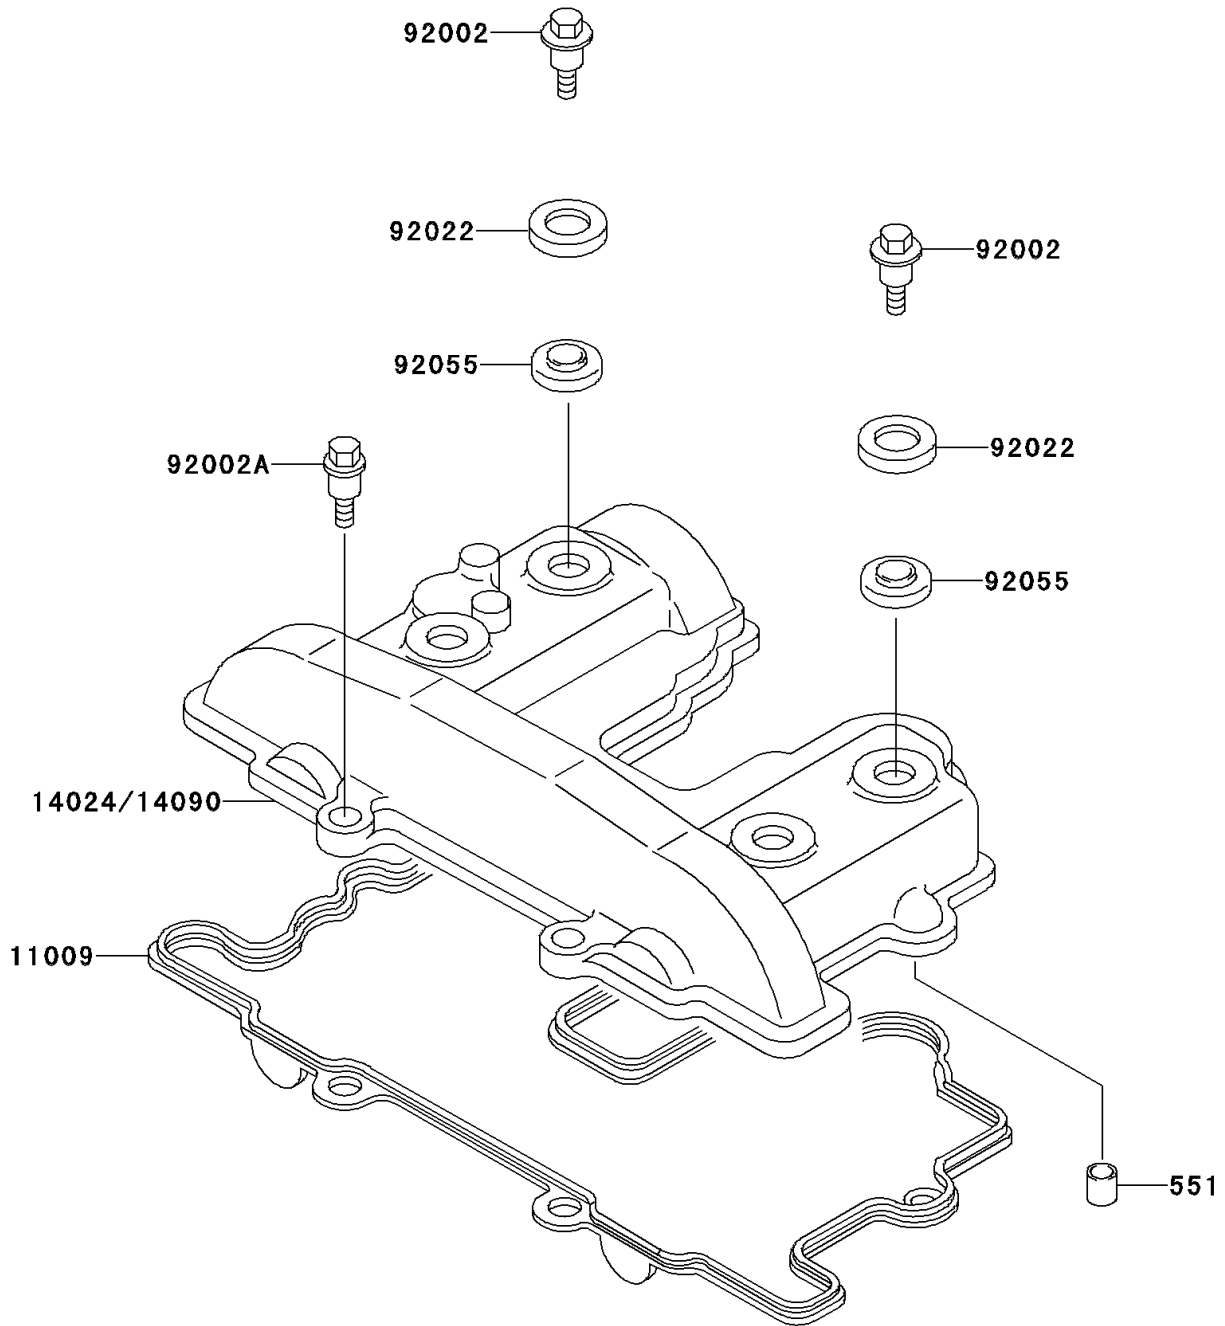

# 2000 Mojave 250 PARTS DIAGRAM

Cylinder Head Cover

E1112

## 2000 Mojave 250 PARTS LIST

### Cylinder Head Cover

ITEM NAME	PART NUMBER	QUANTITY
PIN-DOWEL (Ref # 551)	551A1016	2
GASKET,HEAD COVER (Ref # 11009)	11009-1607	1
COVER,CYLINDER HEAD (Ref # 14090)	14090-1759	1
BOLT,L=20.5 (Ref # 92002)	92002-1327	4
BOLT,L=21 (Ref # 92002A)	92002-1382	2
WASHER,HEAD COVER BOLT (Ref # 92022)	92022-1487	4
RING-O,HEAD COVER BOLT (Ref # 92055)	92055-1225	4