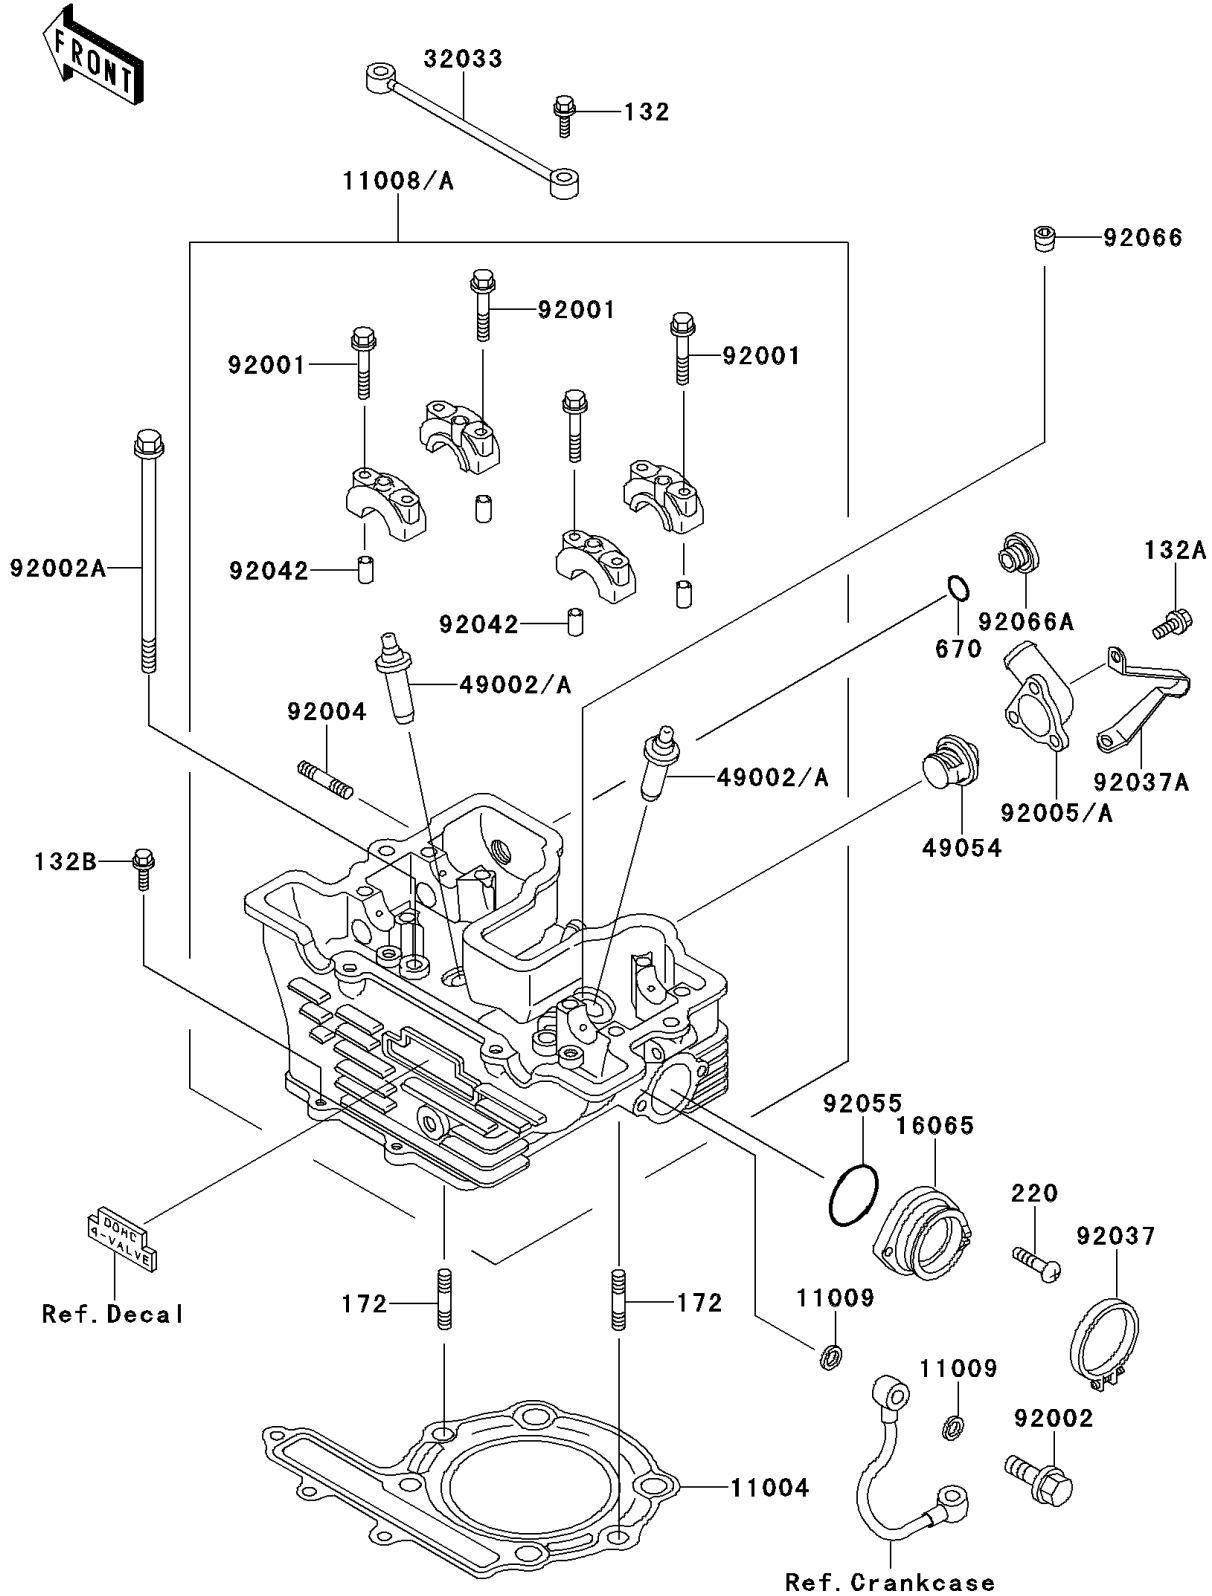

# 2000 Mojave 250 PARTS DIAGRAM

Cylinder Head

E1111

# 2000 Mojave 250 PARTS LIST

Cylinder Head

ITEM NAME	PART NUMBER	QUANTITY
-----------	-------------	----------