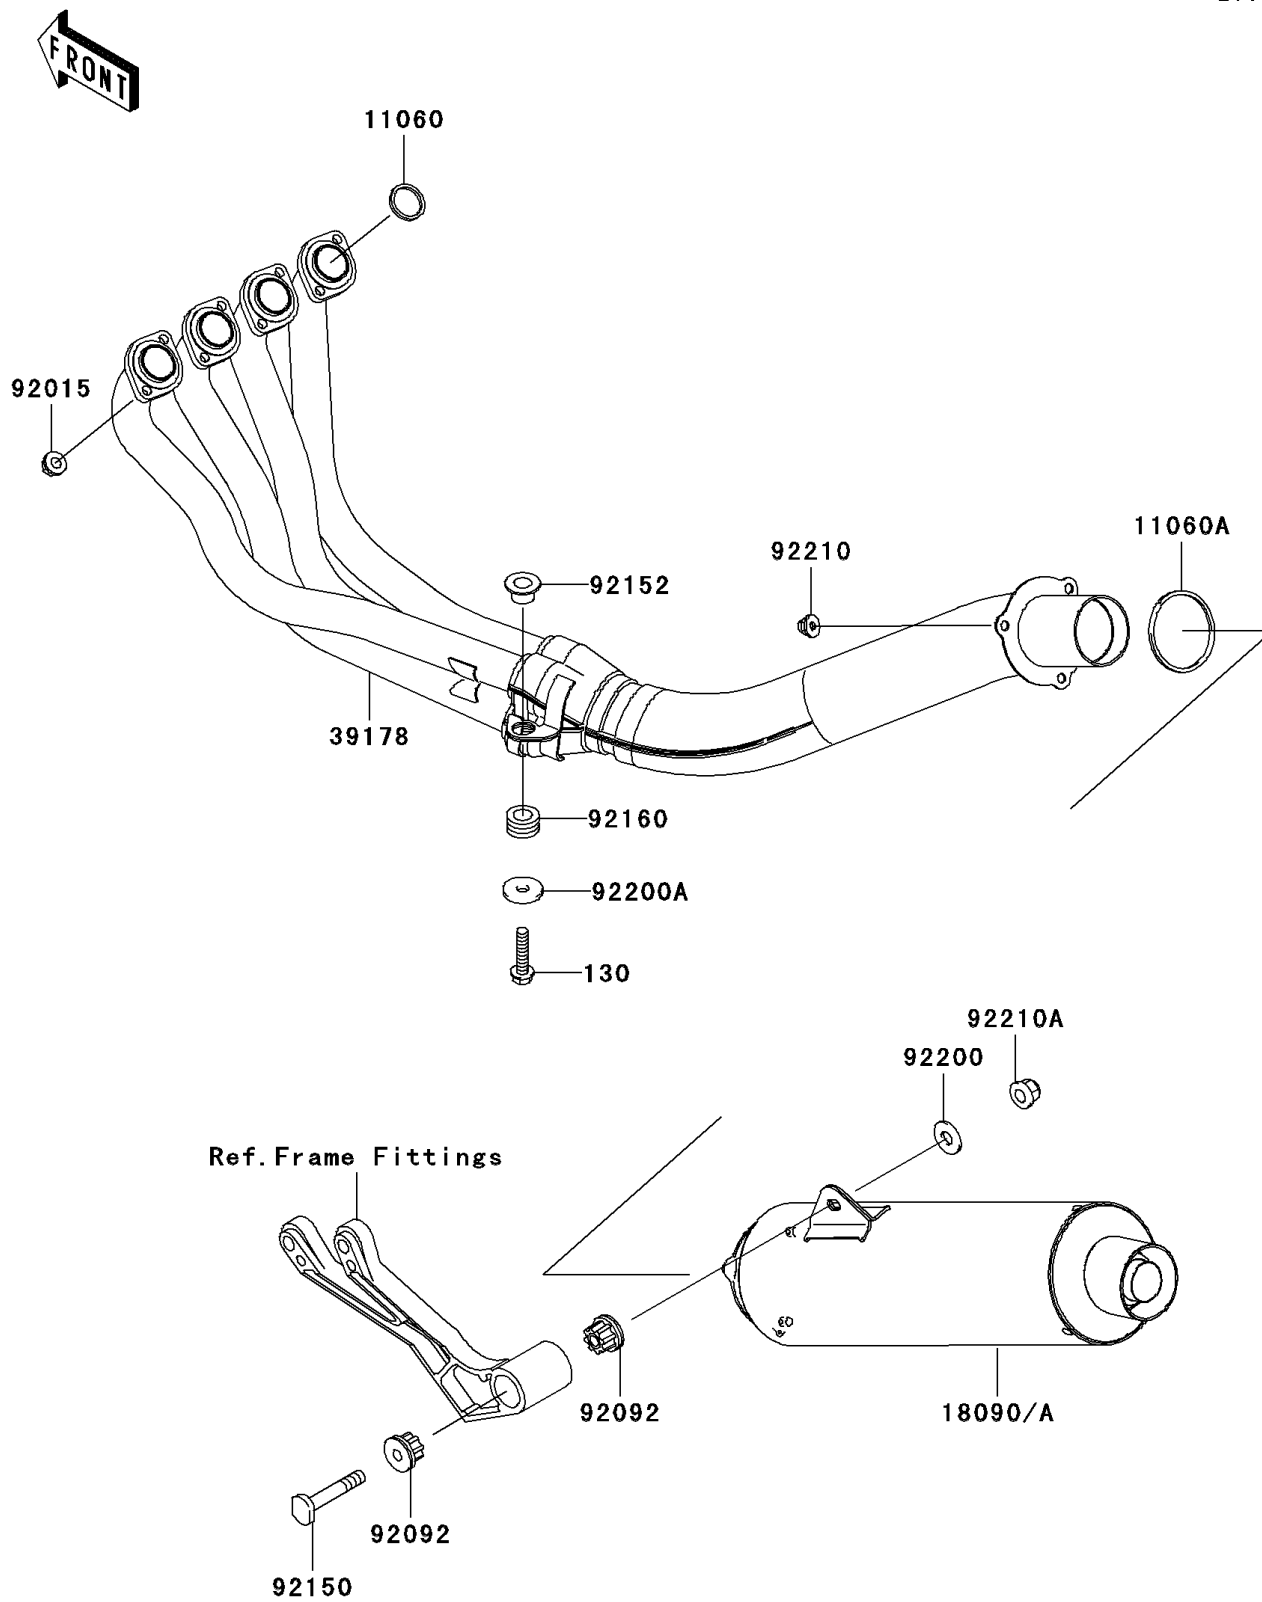

2006 ZZR600 PARTS DIAGRAM

Muffler(s)

E1140

2006 ZZR600 PARTS LIST

Muffler(s)

ITEM NAME	PART NUMBER	QUANTITY
BOLT-FLANGED,8X35 (Ref # 130)	130Z0835	1
GASKET,EXHAUST PIPE (Ref # 11060)	11060-1203	1
GASKET,MUFFLER CONNECTING (Ref # 11060A)	11060-1813	1
MANIFOLD-COMP-EXHAUST (Ref # 39178)	39178-1318	1
NUT,8MM (Ref # 92015)	92015-1402	1
BUSHING-RUBBER,MUFFLER (Ref # 92092)	92092-1013	1
BOLT,10X55 (Ref # 92150)	92150-1792	1
COLLAR (Ref # 92152)	92152-1211	1
DAMPER,MUFFLER (Ref # 92160)	92160-1543	1
WASHER,10.5X25X2.0 (Ref # 92200)	92200-1377	1
WASHER,8.5X28X3.2 (Ref # 92200A)	92200-1392	1
NUT,CAP,8MM (Ref # 92210)	92210-1120	1
NUT,CAP,10MM (Ref # 92210A)	92210-1121	1
BODY-COMP-MUFFLER (Ref # 18090)	18090-1820	1
BODY-COMP-MUFFLER (Ref # 18090A)	18090-1821	1