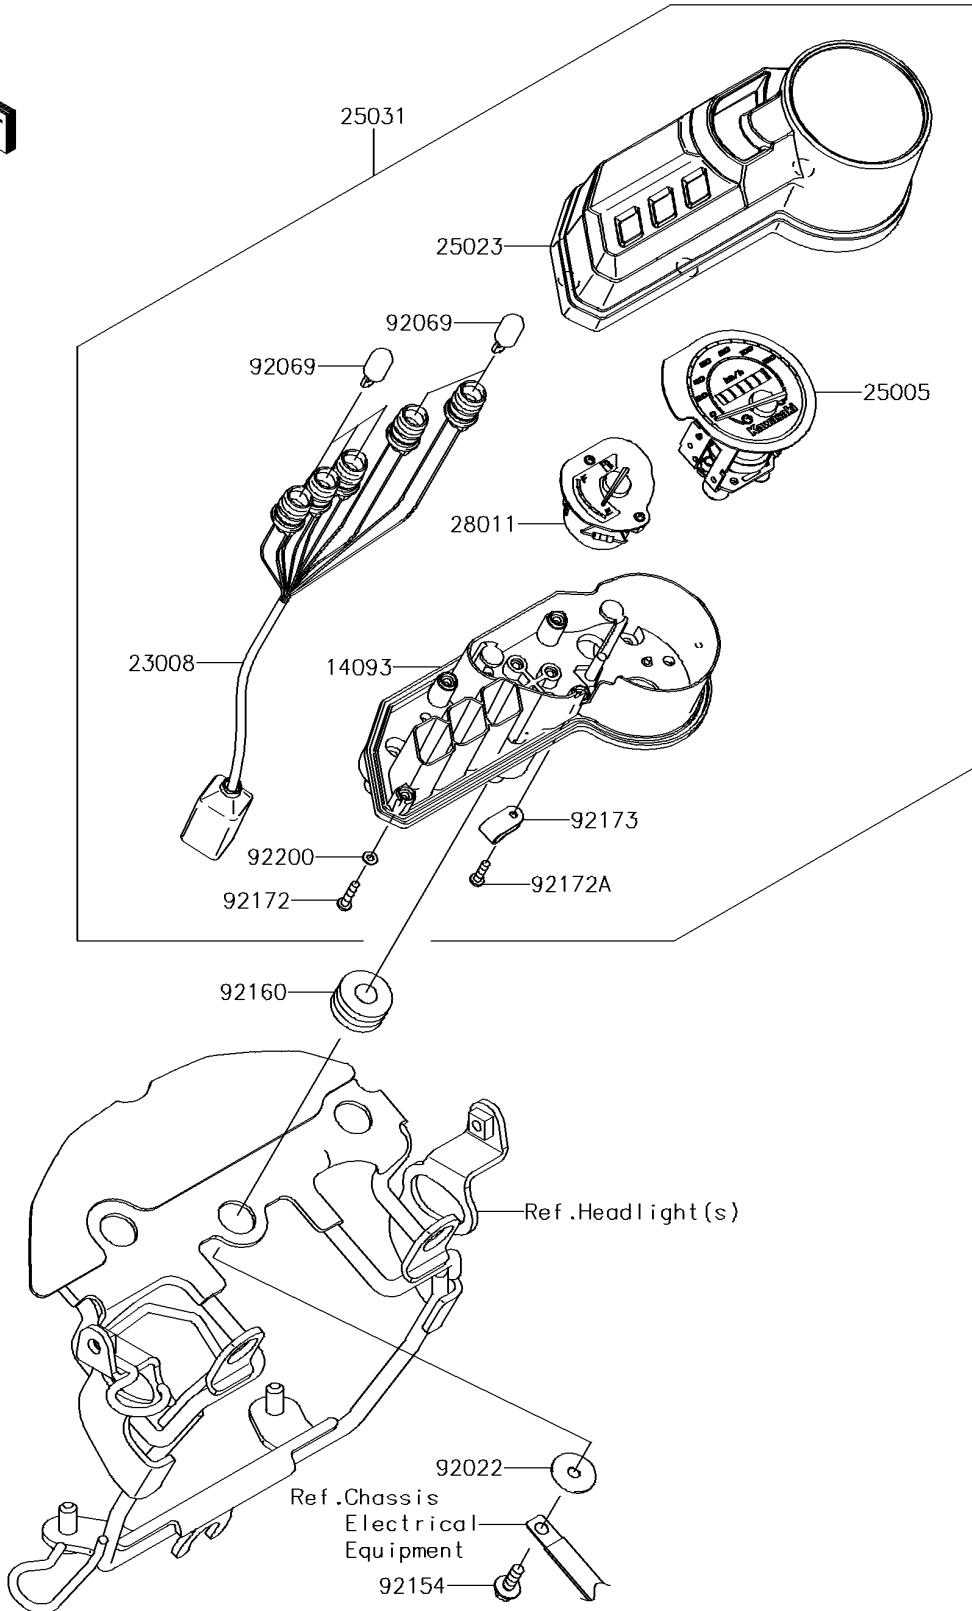

2016 KLX®150L PARTS DIAGRAM

Meter(s)

F2530

2016 KLX®150L PARTS LIST

Meter(s)

ITEM NAME	PART NUMBER	QUANTITY
COVER (Ref # 14093)	14093-0471	1
SOCKET-ASSY (Ref # 23008)	23008-0175	1
SPEEDOMETER (Ref # 25005)	25005-0138	1
COVER-METER CASE (Ref # 25023)	25023-0123	1
METER-ASSY,KPH (Ref # 25031)	25031-0697	1
METER (Ref # 28011)	28011-0657	1
WASHER,5.5X20X1.2 (Ref # 92022)	92022-104	3
BULB,12V 1.7W,T10 (Ref # 92069)	92069-0100	5
BOLT,FLANGED,5X14 (Ref # 92154)	92154-0458	3
DAMPER (Ref # 92160)	92160-1162	3
SCREW,3X12 (Ref # 92172)	92172-1103	5
SCREW (Ref # 92172A)	92172-1104	1
CLAMP (Ref # 92173)	92173-1577	1
WASHER (Ref # 92200)	92200-1823	5