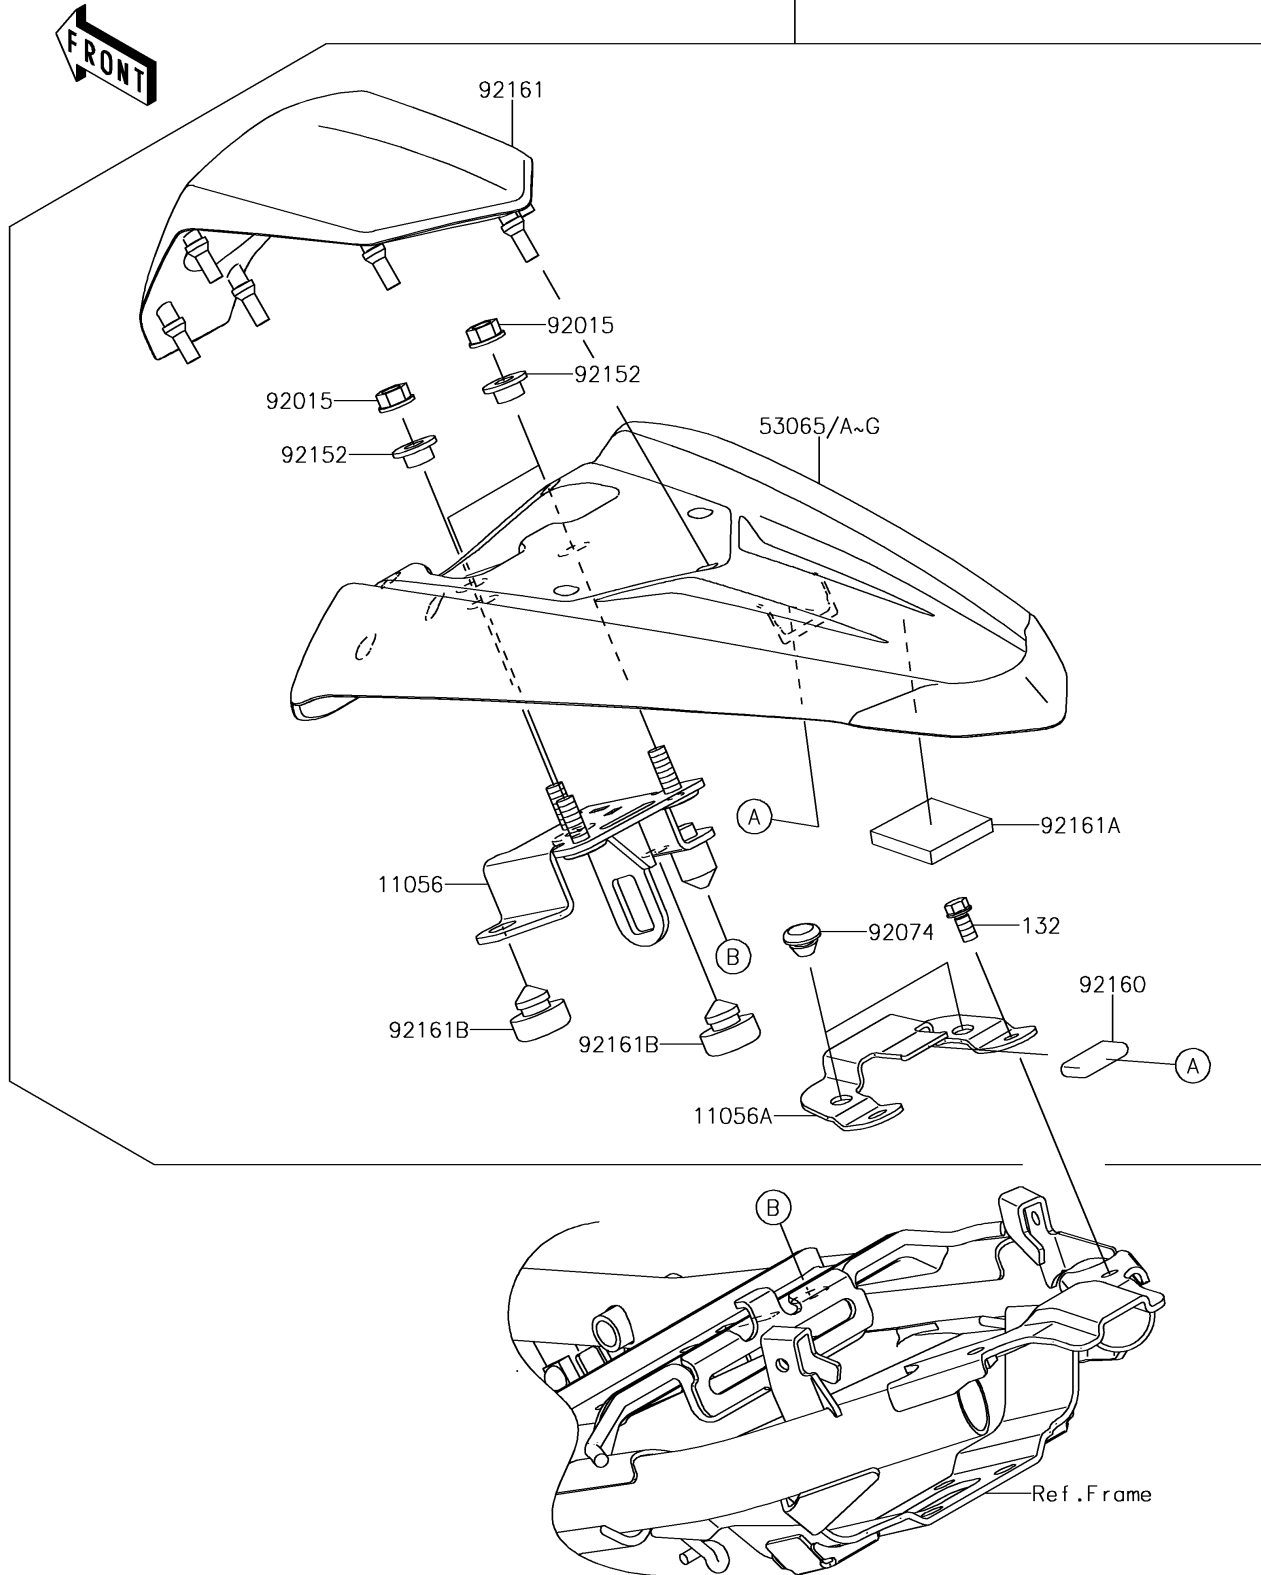

2014 Z250SL PARTS DIAGRAM

Accessory

99994/A~G

F2910

2014 Z250SL PARTS LIST

Accessory

ITEM NAME	PART NUMBER	QUANTITY
BRACKET (Ref # 11056)	11056-2560	1
BRACKET (Ref # 11056A)	11056-2771	1
BOLT-FLANGED-SMALL,5X10 (Ref # 132)	132BA0510	1
COVER SEAT,C.B.ORANGE (Ref # 53065)	53065-0025-17L	1
COVER SEAT,C.L.GREEN (Ref # 53065C)	53065-0025-35P	1
NUT,FLANGED,6MM (Ref # 92015)	92015-1367	1
PLUG,7X2 (Ref # 92074)	92074-028	1
COLLAR,6.8X10(16)X6.6 (Ref # 92152)	92152-0842	1
DAMPER (Ref # 92160)	92160-1190	1
DAMPER,CUSHION (Ref # 92161)	92161-1569	1
DAMPER (Ref # 92161A)	92161-1591	1
DAMPER,10X20X8 (Ref # 92161B)	92161-1609	1
KIT,SINGLE SEAT,C.B.ORANGE (Ref # 99994)	99994-0403-17L	1
KIT,SINGLE SEAT,C.L.GREEN (Ref # 99994C)	99994-0403-35P	1