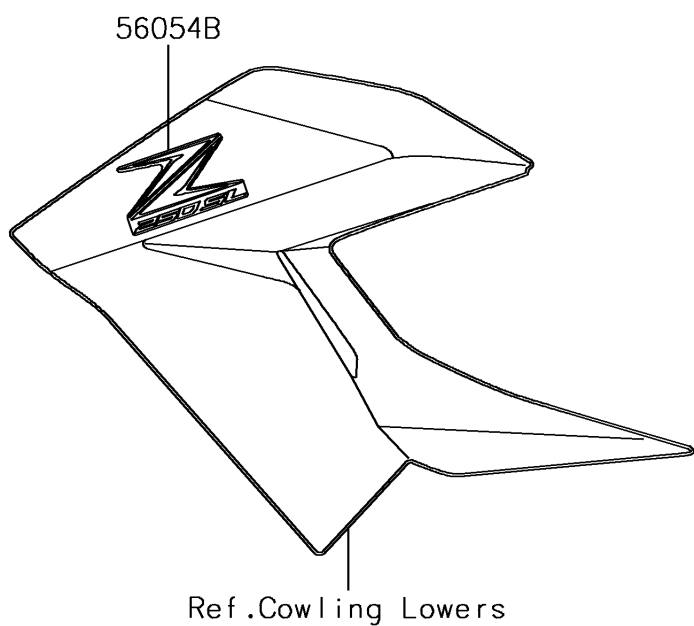

## 2014 Z250SL PARTS DIAGRAM

Decals(Green)(FEF)

F2861A

## 2014 Z250SL PARTS LIST

Decals(Green)(FEF)

ITEM NAME	PART NUMBER	QUANTITY
MARK,FR FENDER,ABS (Ref # 56054)	56054-1412	1
MARK,FUEL TANK,KAWASAKI (Ref # 56054A)	56054-1508	1
MARK,SHROUD,Z (Ref # 56054B)	56054-1509	1