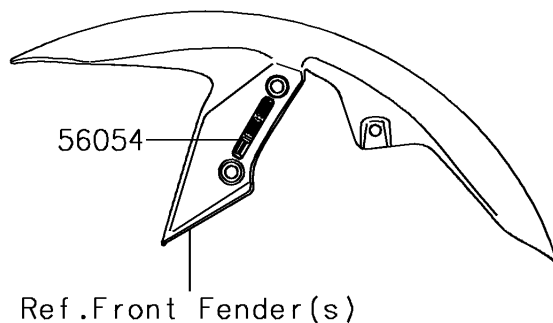

## 2014 Z250SL PARTS DIAGRAM

Decals(Green)(FEF)

F2861A

## 2014 Z250SL PARTS LIST

Decals(Green)(FEF)

ITEM NAME	PART NUMBER	QUANTITY
MARK,FR FENDER,ABS (Ref # 56054)	56054-1412	1
MARK,FUEL TANK,KAWASAKI (Ref # 56054A)	56054-1508	1
MARK,SHROUD,Z (Ref # 56054B)	56054-1509	1