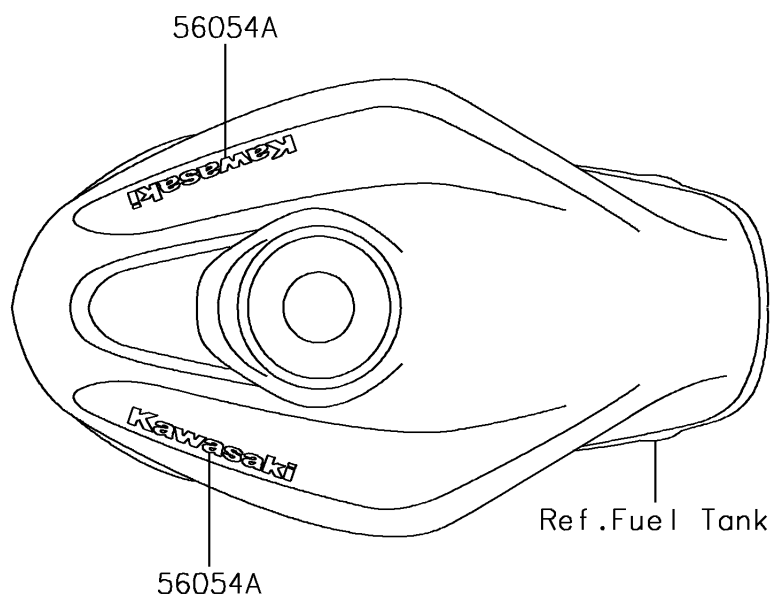

## 2014 Z250SL PARTS DIAGRAM

Decals(Green)(FEF)

F2861A

## 2014 Z250SL PARTS LIST

Decals(Green)(FEF)

ITEM NAME	PART NUMBER	QUANTITY
MARK,FR FENDER,ABS (Ref # 56054)	56054-1412	1
MARK,FUEL TANK,KAWASAKI (Ref # 56054A)	56054-1508	1
MARK,SHROUD,Z (Ref # 56054B)	56054-1509	1