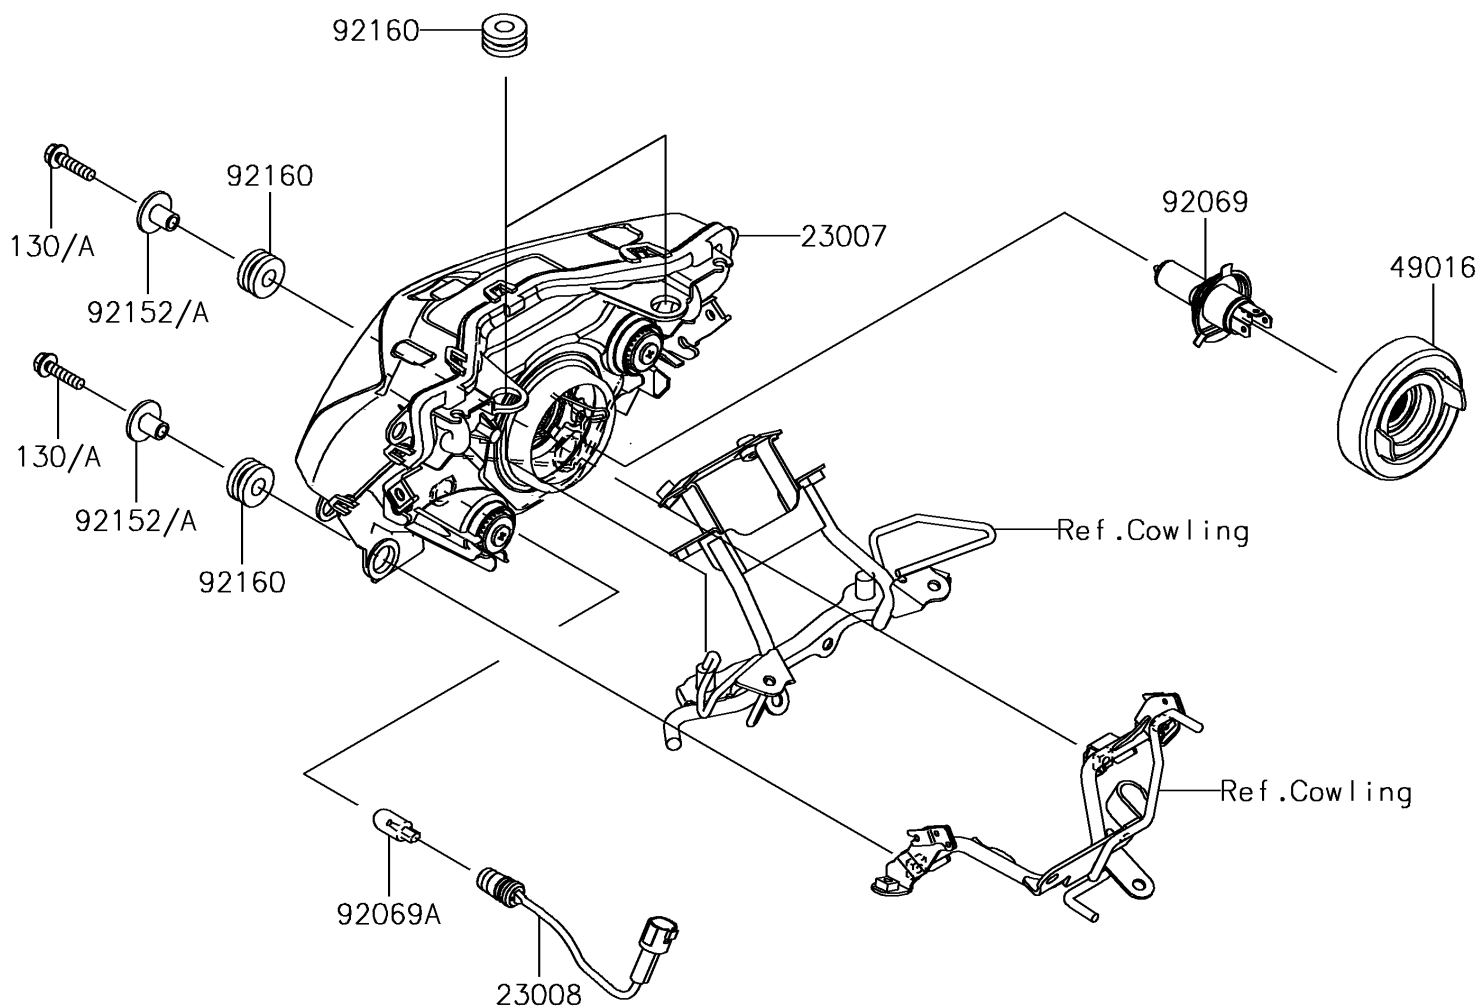

2014 Z250SL PARTS DIAGRAM

Headlight(s)

F2710

2014 Z250SL PARTS LIST

Headlight(s)

ITEM NAME	PART NUMBER	QUANTITY
BOLT-FLANGED,6X25 (Ref # 130)	130BA0625	1
LENS-COMP (Ref # 23007)	23007-0186	1
SOCKET-ASSY (Ref # 23008)	23008-0154	1
COVER-SEAL (Ref # 49016)	49016-0628	1
BULB,12V,H4 (Ref # 92069)	92069-0077	1
BULB,12V 5W (Ref # 92069A)	92069-0081	1
COLLAR,6.5X10X15.3 (Ref # 92152)	92152-1793	1
DAMPER (Ref # 92160)	92160-1162	1